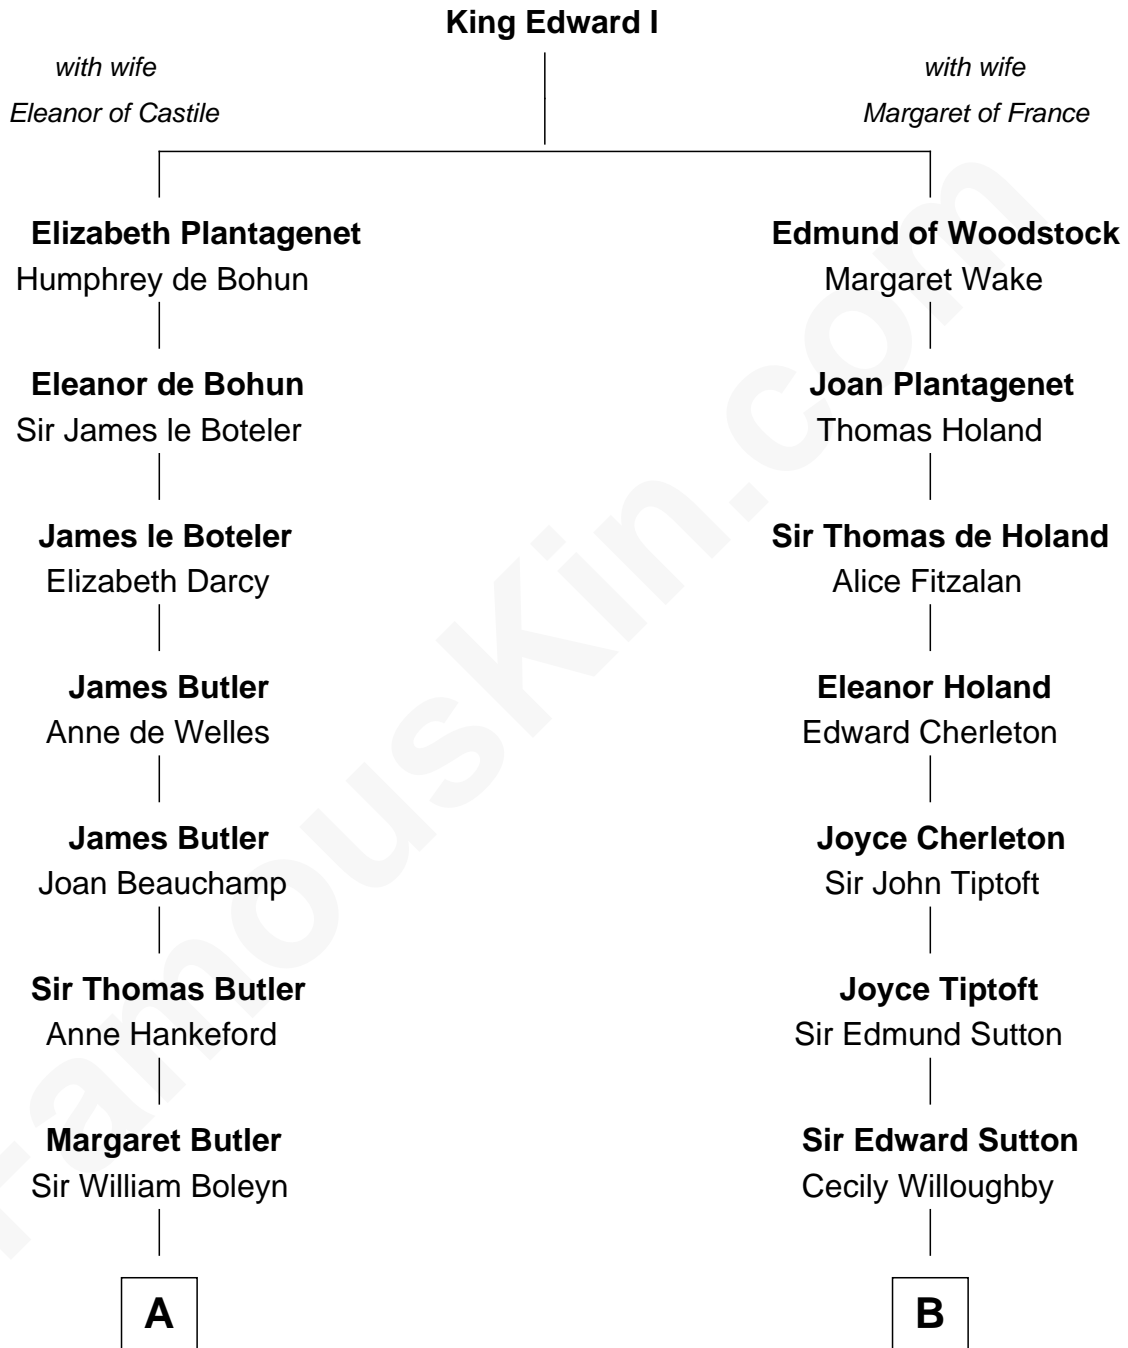

FamousKin.com Relationship Chart of

Anne Boleyn

2nd Wife of King Henry VIII

8th cousin 7 times removed of

John Langdon

Signer of the U.S. Constitution

A

Thomas Boleyn
Elizabeth Howard

Anne Boleyn
Wife of King Henry VIII

B

Sir John Sutton
Cecily Grey

Sir Henry Dudley
----- Ashton
| Probable

Roger Dudley
Susanna Thorne

Gov. Thomas Dudley
Dorothy York

Rev. Samuel Dudley
Elizabeth -----

Elizabeth Dudley
Kinsley Hall