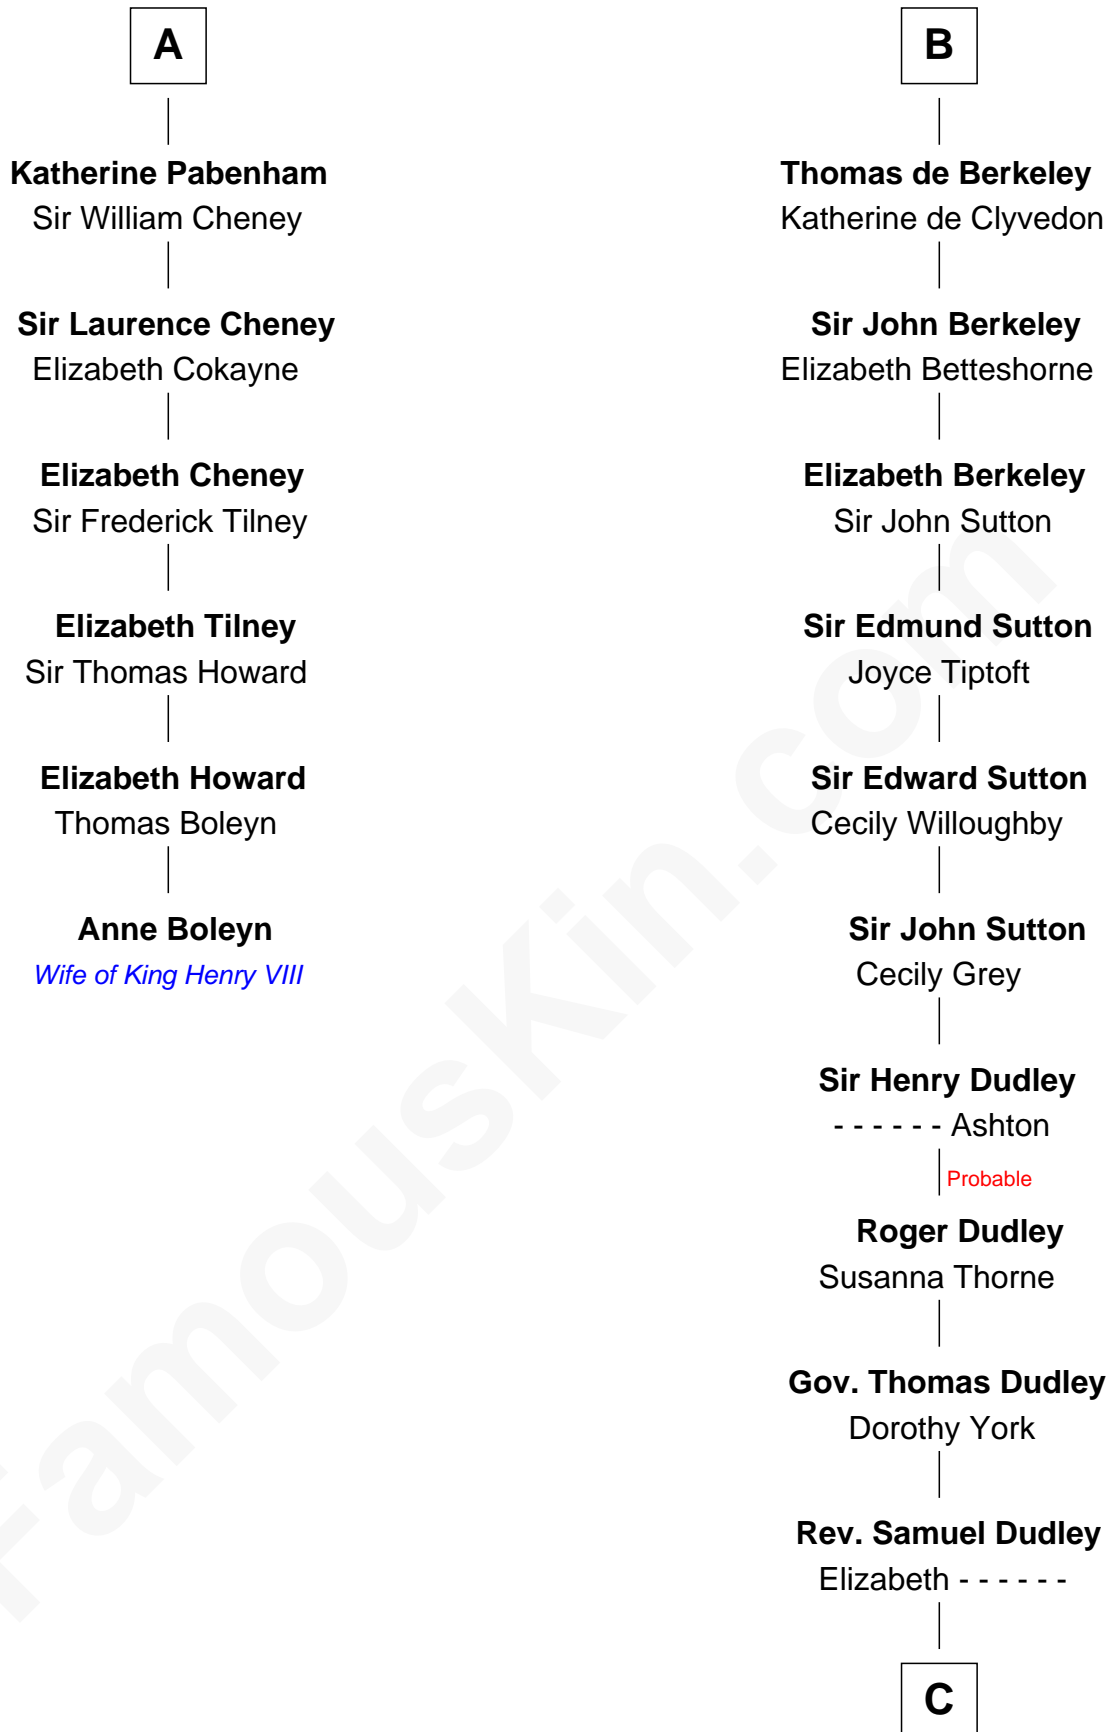

# FamousKin.com Relationship Chart of

**Anne Boleyn**

*2nd Wife of King Henry VIII*

12th cousin 8 times removed of

**John Langdon**

*Signer of the U.S. Constitution*

**William I de Lancaster**

Gundred de Warenne

Richard de Morville

**Helena de Morville**

Roland of Galloway

**Alan of Galloway**

Helen de l'Isle

**Helen of Galloway**

Sir Roger de Quincy

**Margaret de Quincy**

Sir William de Ferrers

**Joan de Ferrers**

Sir Thomas de Berkeley

**Sir Maurice de Berkeley**

Eve la Zouche

**B**

**C**

—  
**Elizabeth Dudley**

Kinsley Hall

—  
**Josiah Hall**

Mary Woodbury

—  
**Mary Hall**

John Langdon

—  
**John Langdon**

*Signer of the U.S. Constitution*