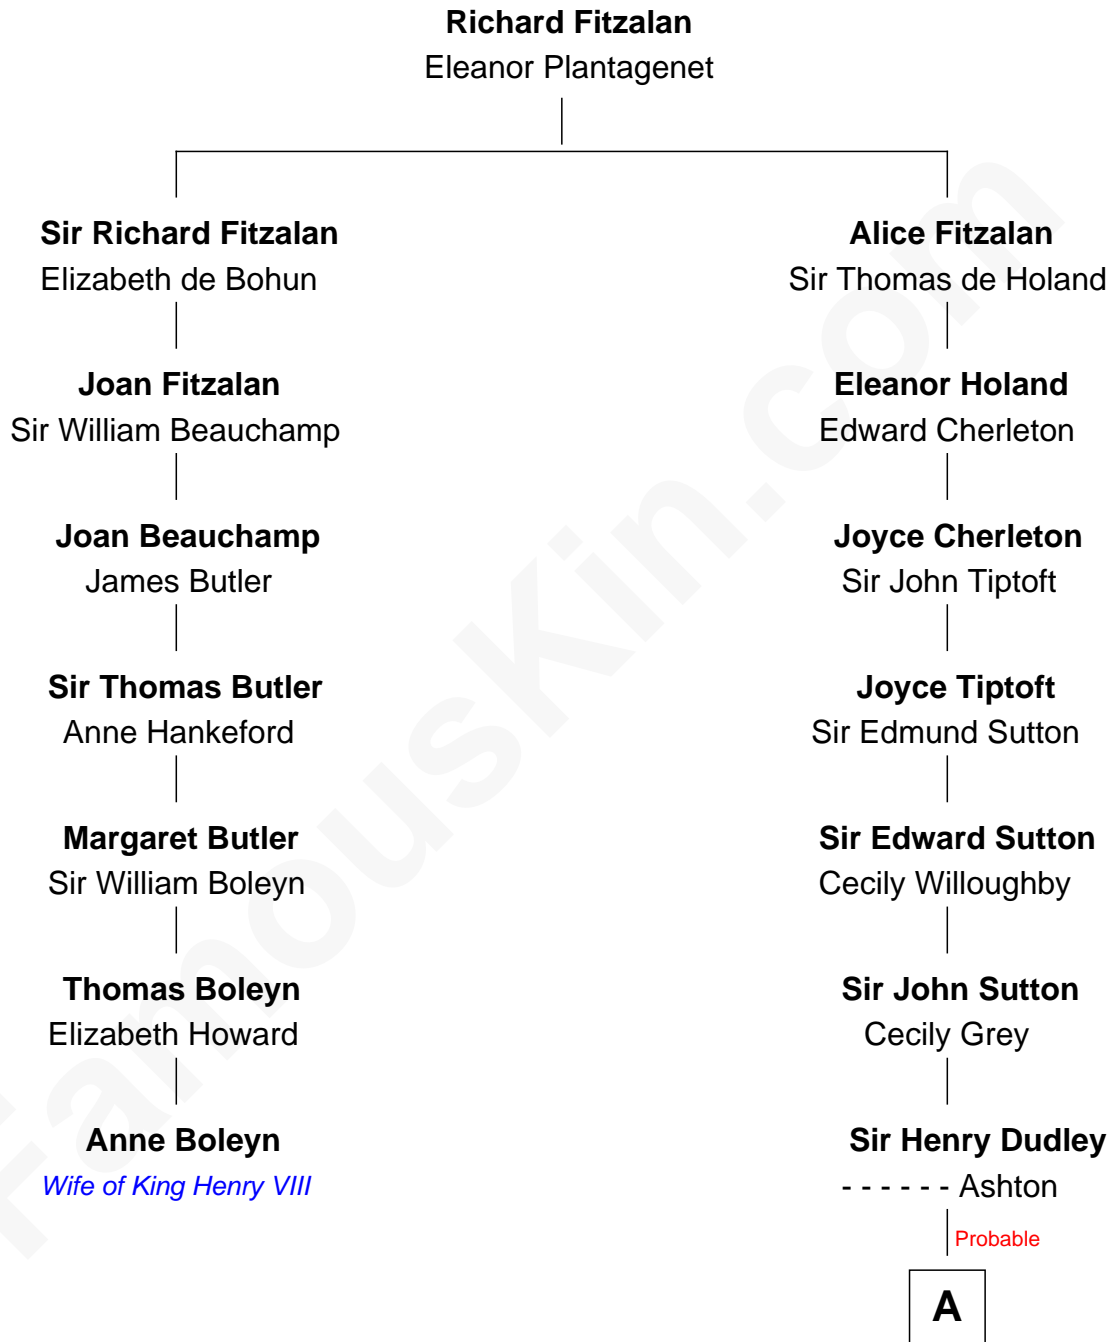

FamousKin.com Relationship Chart of

Anne Boleyn

2nd Wife of King Henry VIII

6th cousin 7 times removed of

John Langdon

Signer of the U.S. Constitution

A

Roger Dudley
Susanna Thorne

Gov. Thomas Dudley
Dorothy York

Rev. Samuel Dudley
Elizabeth - - - - -

Elizabeth Dudley
Kinsley Hall

Josiah Hall
Mary Woodbury

Mary Hall
John Langdon

John Langdon
Signer of the U.S. Constitution

FamousKin.com