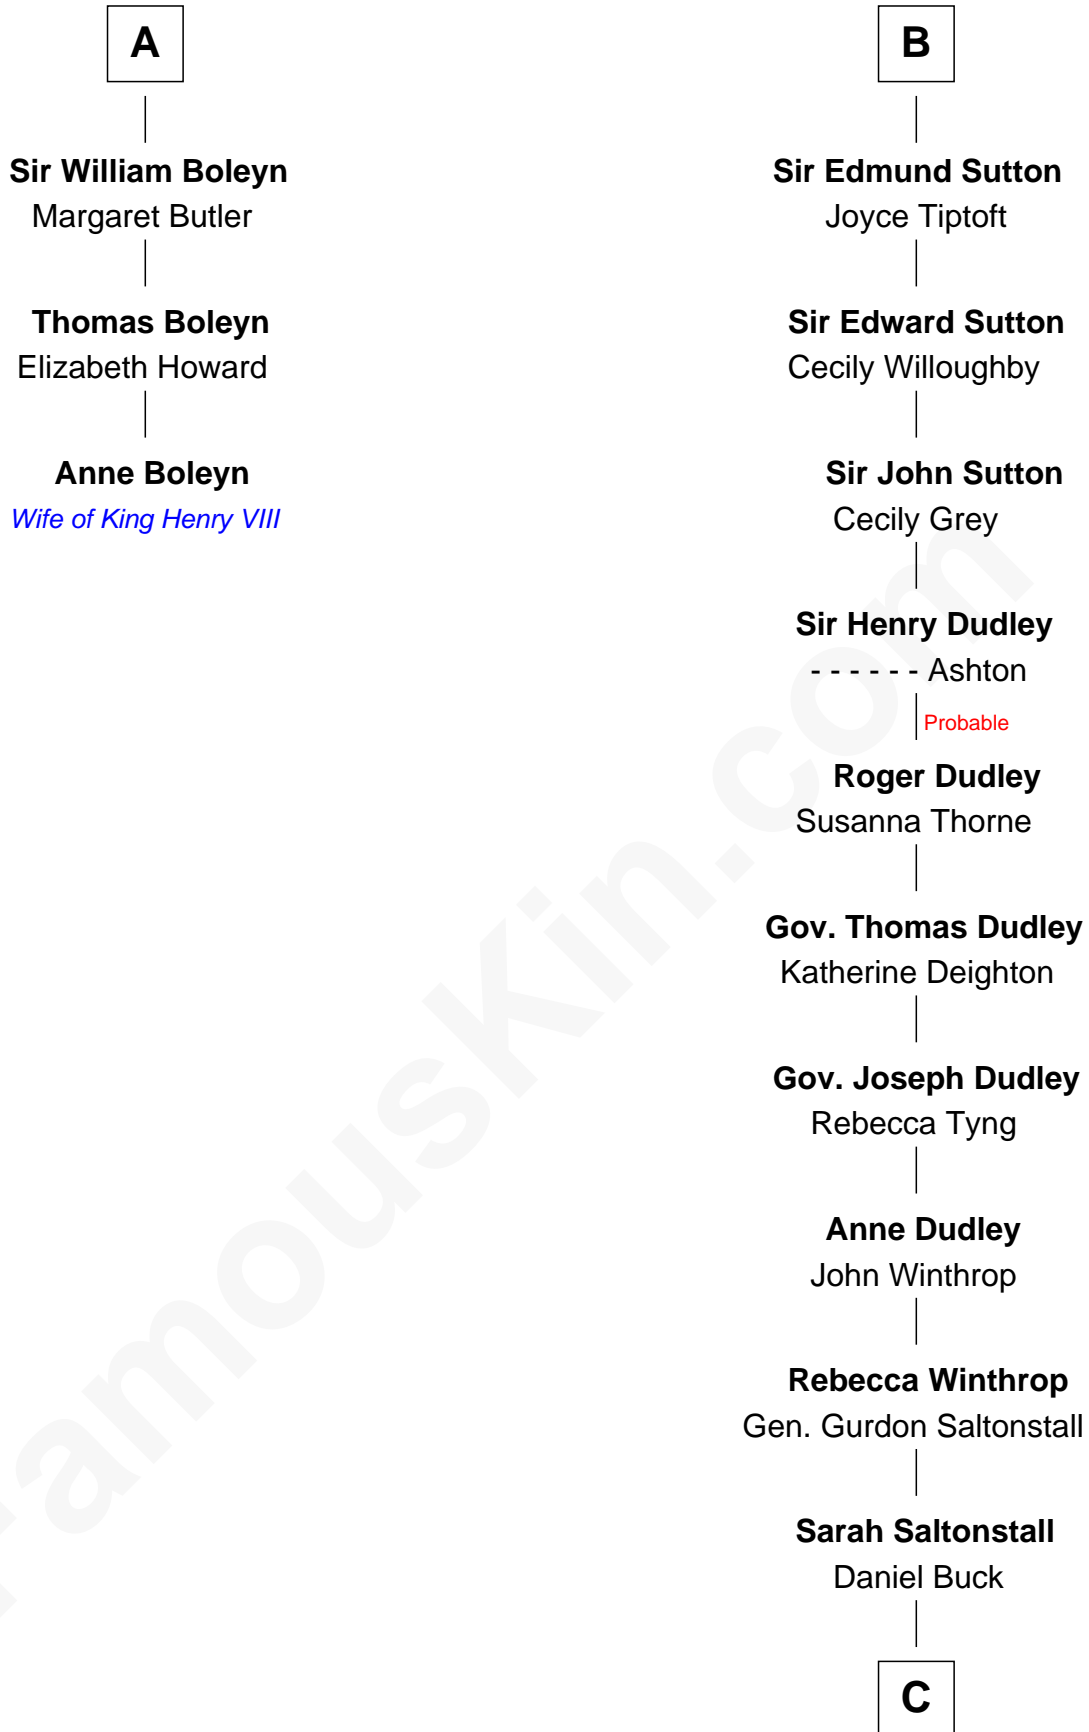

FamousKin.com Relationship Chart of

Anne Boleyn

2nd Wife of King Henry VIII

9th cousin 12 times removed of

Louis Auchincloss

Author

C

Gurdon Buck

Susannah Mainwaring

Elizabeth Buck

John Auchincloss

John Winthrop Auchincloss

Joanna Hone Russell

Joseph Howland Auchincloss

Priscilla Dixon Stanton

Louis Auchincloss