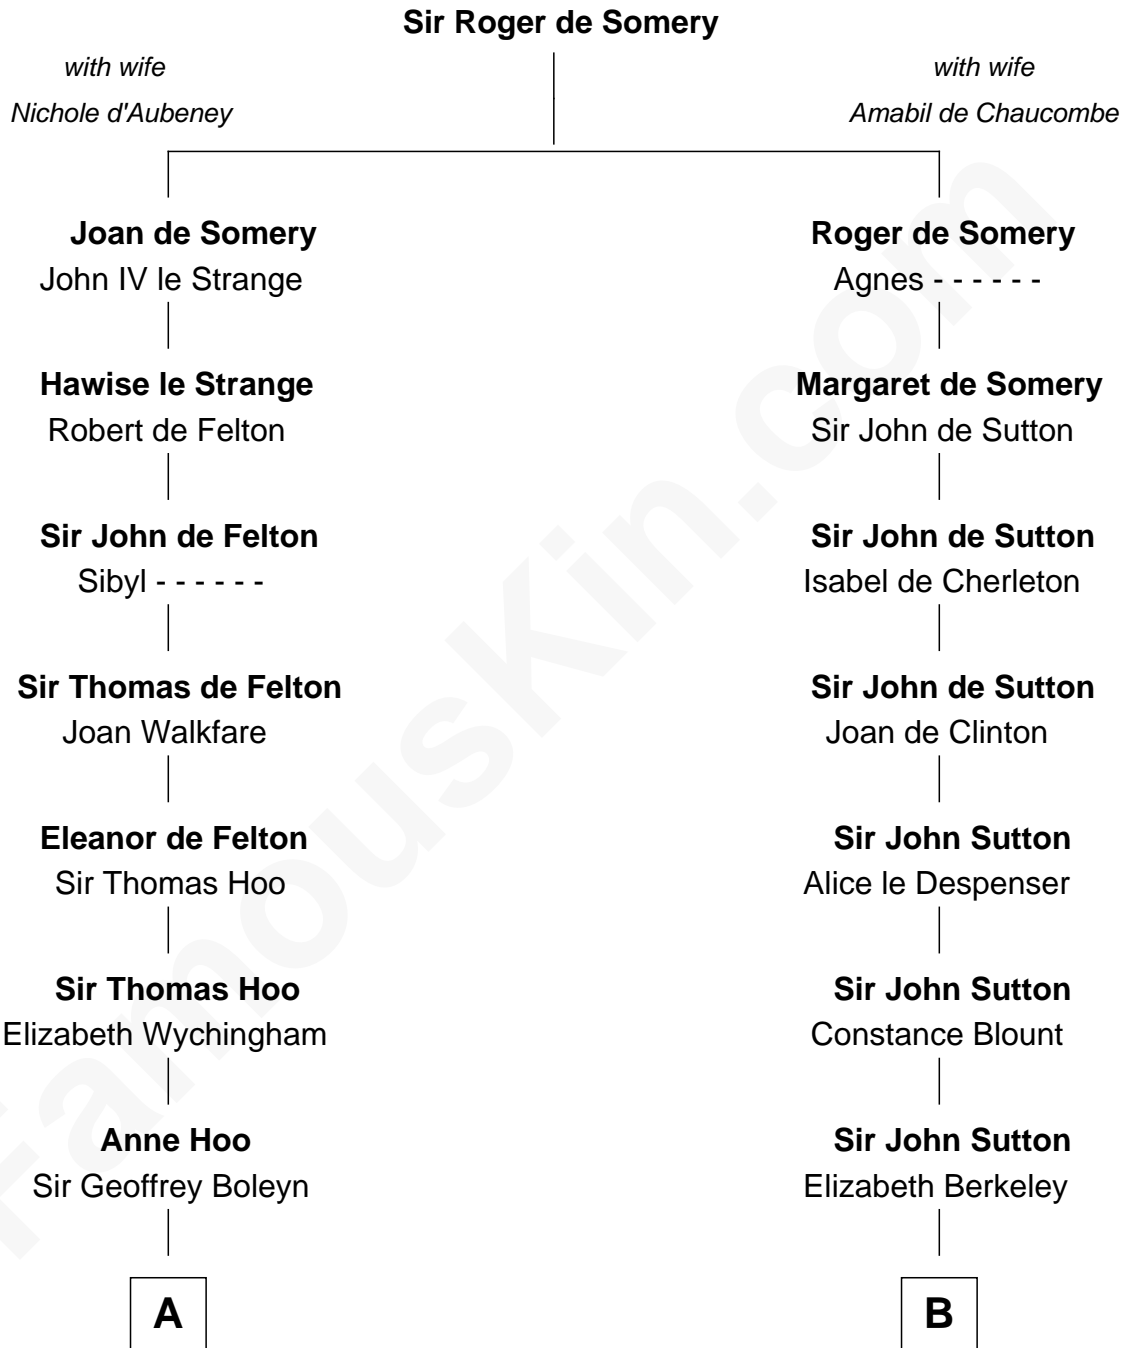

FamousKin.com Relationship Chart of

Anne Boleyn

2nd Wife of King Henry VIII

9th cousin 12 times removed of

Louis Auchincloss

Author

C

Gurdon Buck

Susannah Mainwaring

Elizabeth Buck

John Auchincloss

John Winthrop Auchincloss

Joanna Hone Russell

Joseph Howland Auchincloss

Priscilla Dixon Stanton

Louis Auchincloss