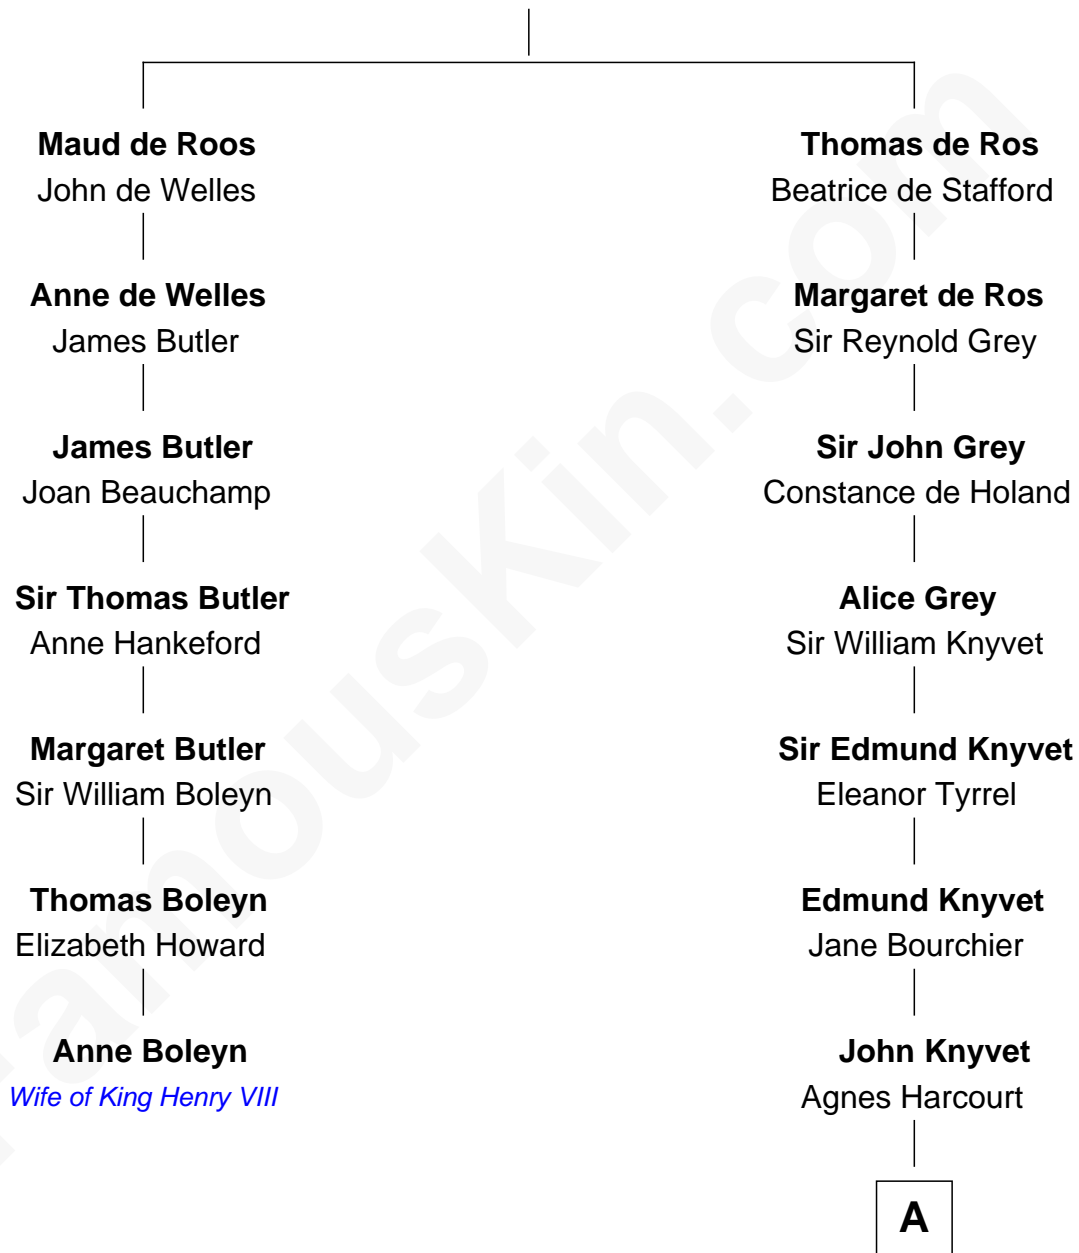

FamousKin.com Relationship Chart of

Anne Boleyn

2nd Wife of King Henry VIII

6th cousin 12 times removed of

Louis Auchincloss

Author

Sir William de Ros
Margery de Badlesmere

A

Abigail Knyvet

Martin Sedley

Muriel Sedley

Brampton Gurdon

Muriel Gurdon

Richard Saltonstall

Nathaniel Saltonstall

Elizabeth Ward