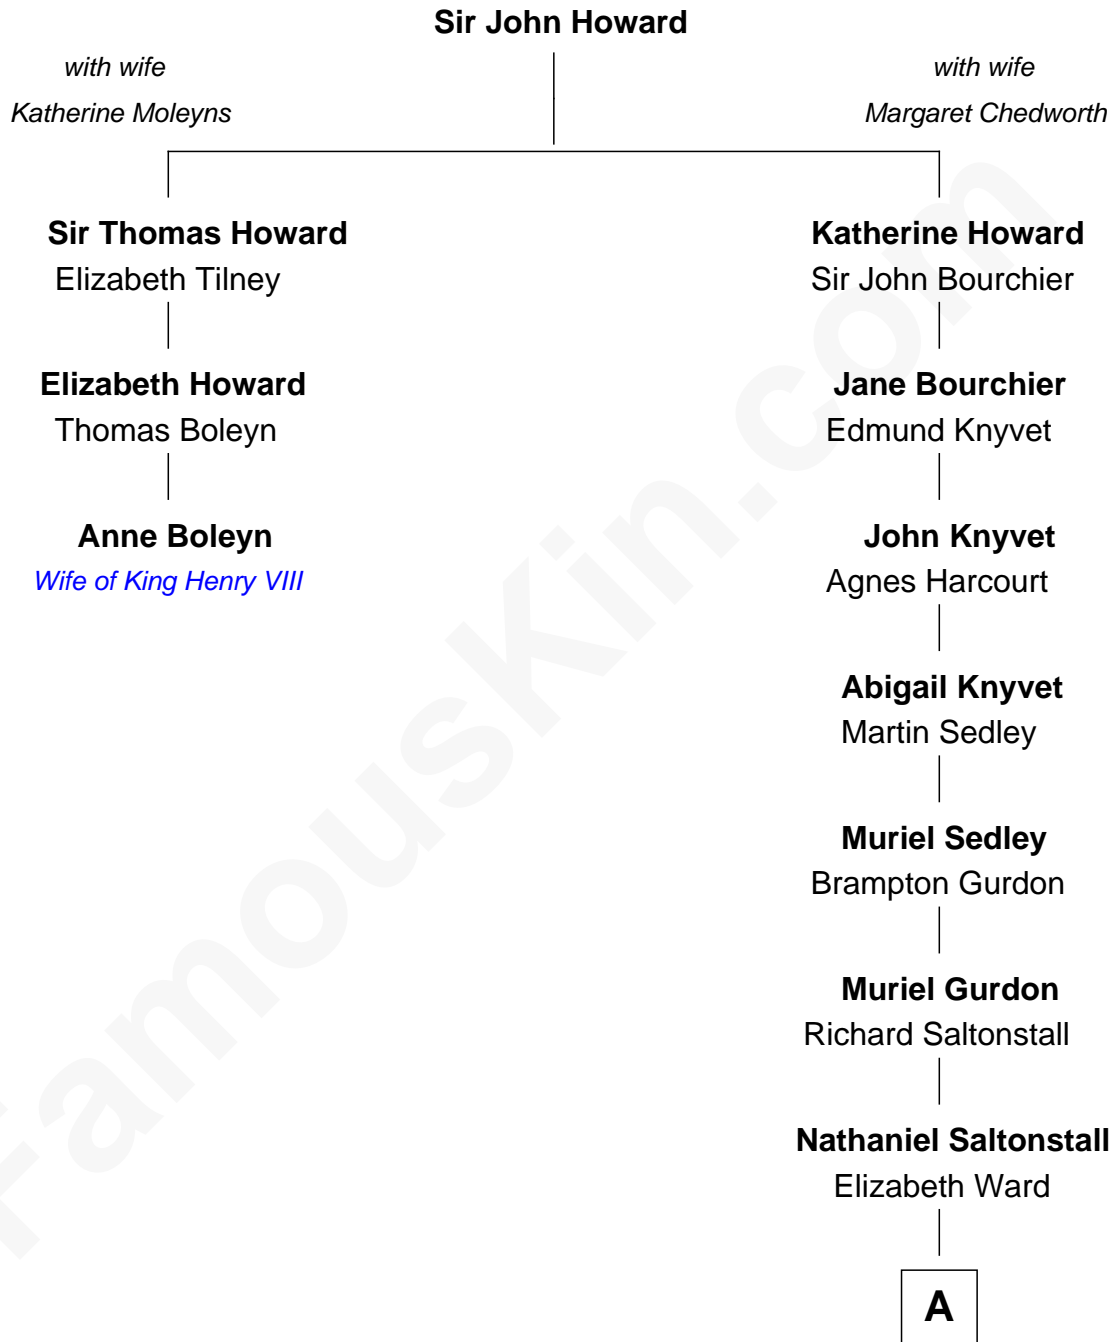

# FamousKin.com Relationship Chart of

**Anne Boleyn**

*2nd Wife of King Henry VIII*

2nd cousin 12 times removed of

**Louis Auchincloss**

*Author*

**A**

**Gov. Gurdon Saltonstall**

Jerusha Richards

**Gen. Gurdon Saltonstall**

Rebecca Winthrop

**Sarah Saltonstall**

Daniel Buck

**Gurdon Buck**

Susannah Mainwaring

**Elizabeth Buck**