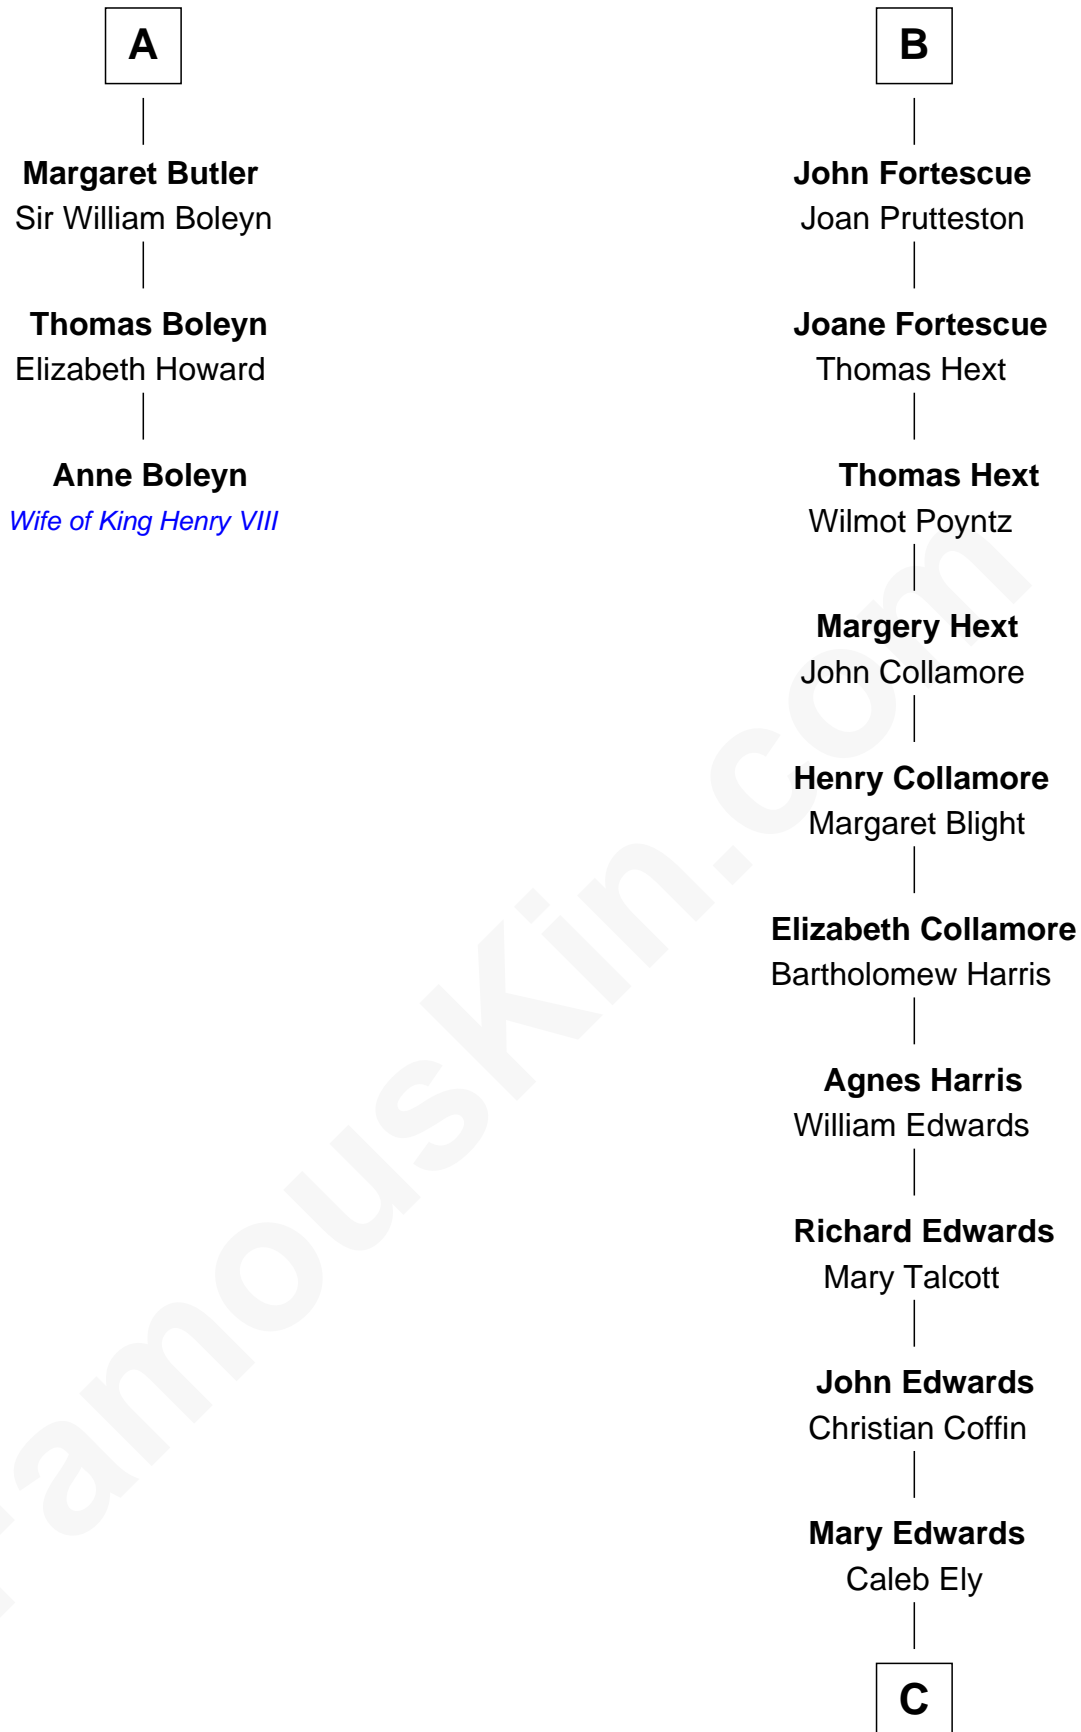

FamousKin.com Relationship Chart of

Anne Boleyn

2nd Wife of King Henry VIII

9th cousin 12 times removed of

Clarence Day

Author of Life with Father

Sir Geoffrey FitzPiers

Aveline de Clare

C

William Ely

Drusilla Brewster

Mary Ely

Henry Day

Benjamin Henry Day

Evelina Shepard

Clarence Shepard Day