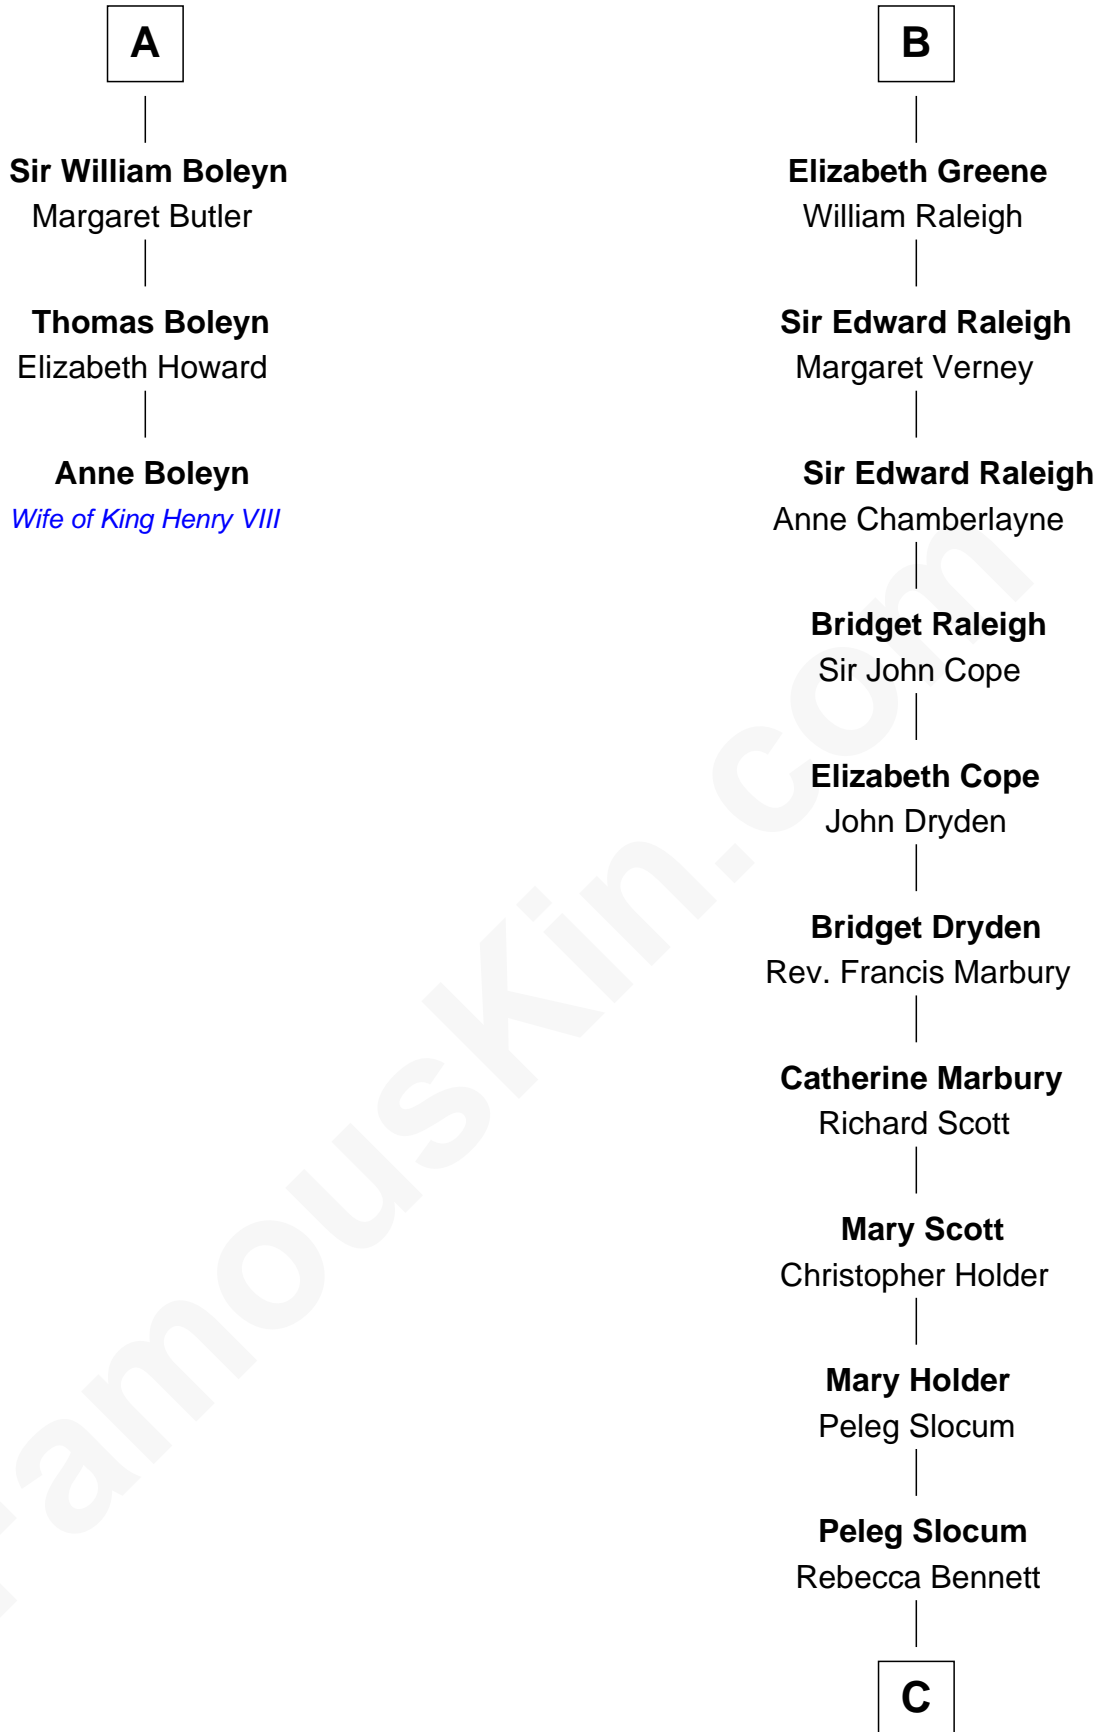

# FamousKin.com Relationship Chart of

**Anne Boleyn**

*2nd Wife of King Henry VIII*

9th cousin 12 times removed of

**Hetty Green**

*"The Witch of Wall Street"*

**Sir Roger de Somery**

Nichole d'Aubenev

**Eleanor de Felton**

Sir Thomas Hoo

**Sir Thomas Hoo**

Elizabeth Wychingham

**Anne Hoo**

Sir Geoffrey Boleyn

**A**

**Margaret de Somery**

John de Ferrers

**Robert de Ferrers**

Margaret Despencer

**Phillippa Ferrers**

Sir Thomas Greene

**B**

**C**

**Giles Slocum**

Sylvia Russell

**Abigail Slocum**

Isaac Howland

**Mehitable Howland**

Gideon Howland

**Abby Slocum Howland**

Edward Mott Robinson

**Hetty Green**