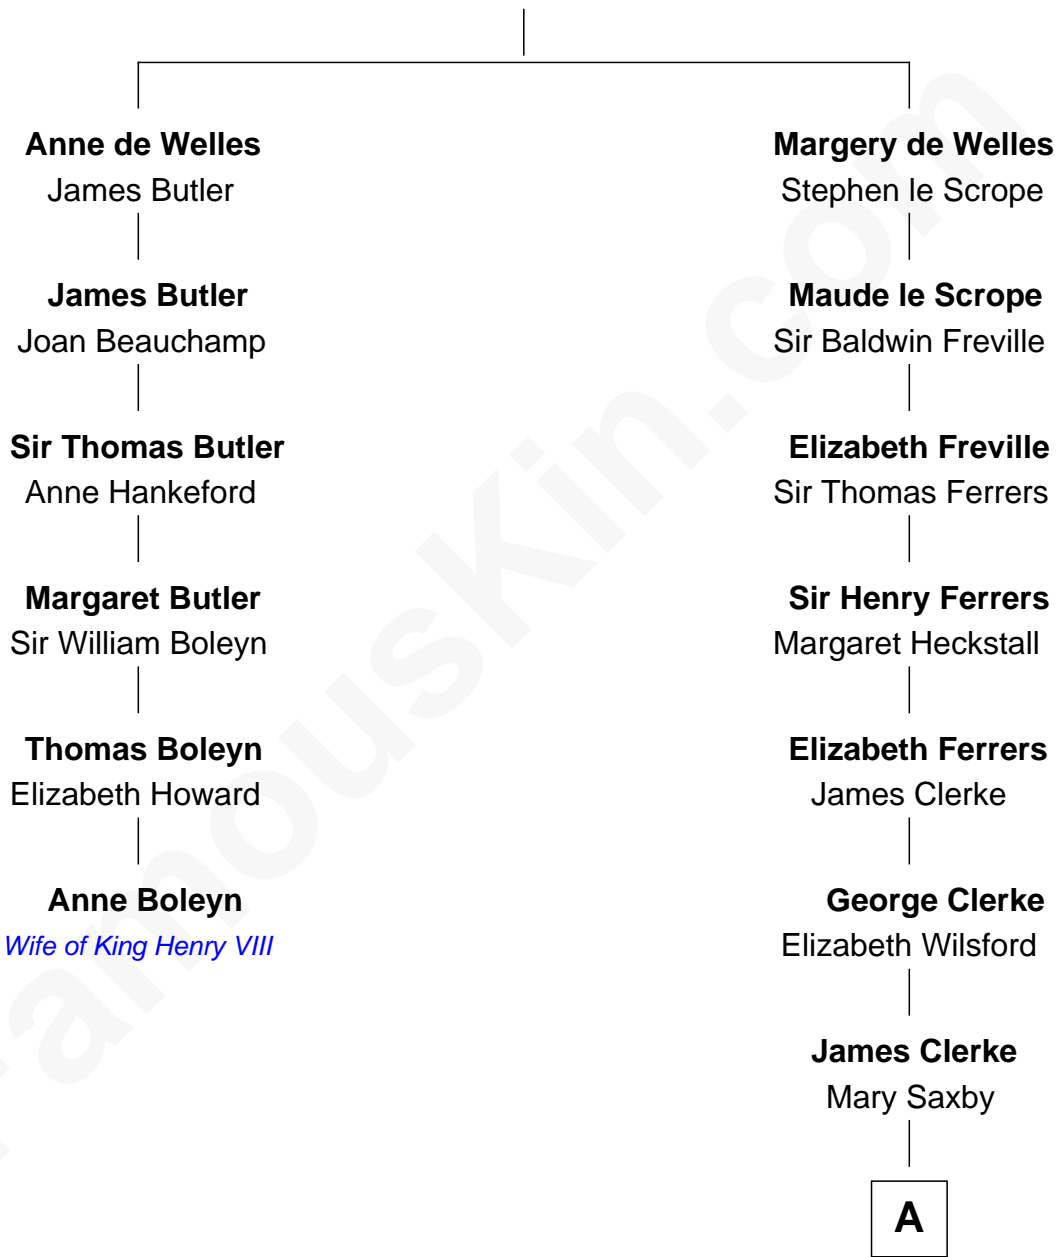

FamousKin.com Relationship Chart of

Anne Boleyn

2nd Wife of King Henry VIII

5th cousin 10 times removed of

Hetty Green

"The Witch of Wall Street"

John de Welles

Maud de Roos

A

William Clerke

Mary Weston

Jeremiah Clarke

Frances Latham

Weston Clarke

Mary Easton

Anne Clarke

Edward Mott Robinson

Hetty Green

"The Witch of Wall Street"