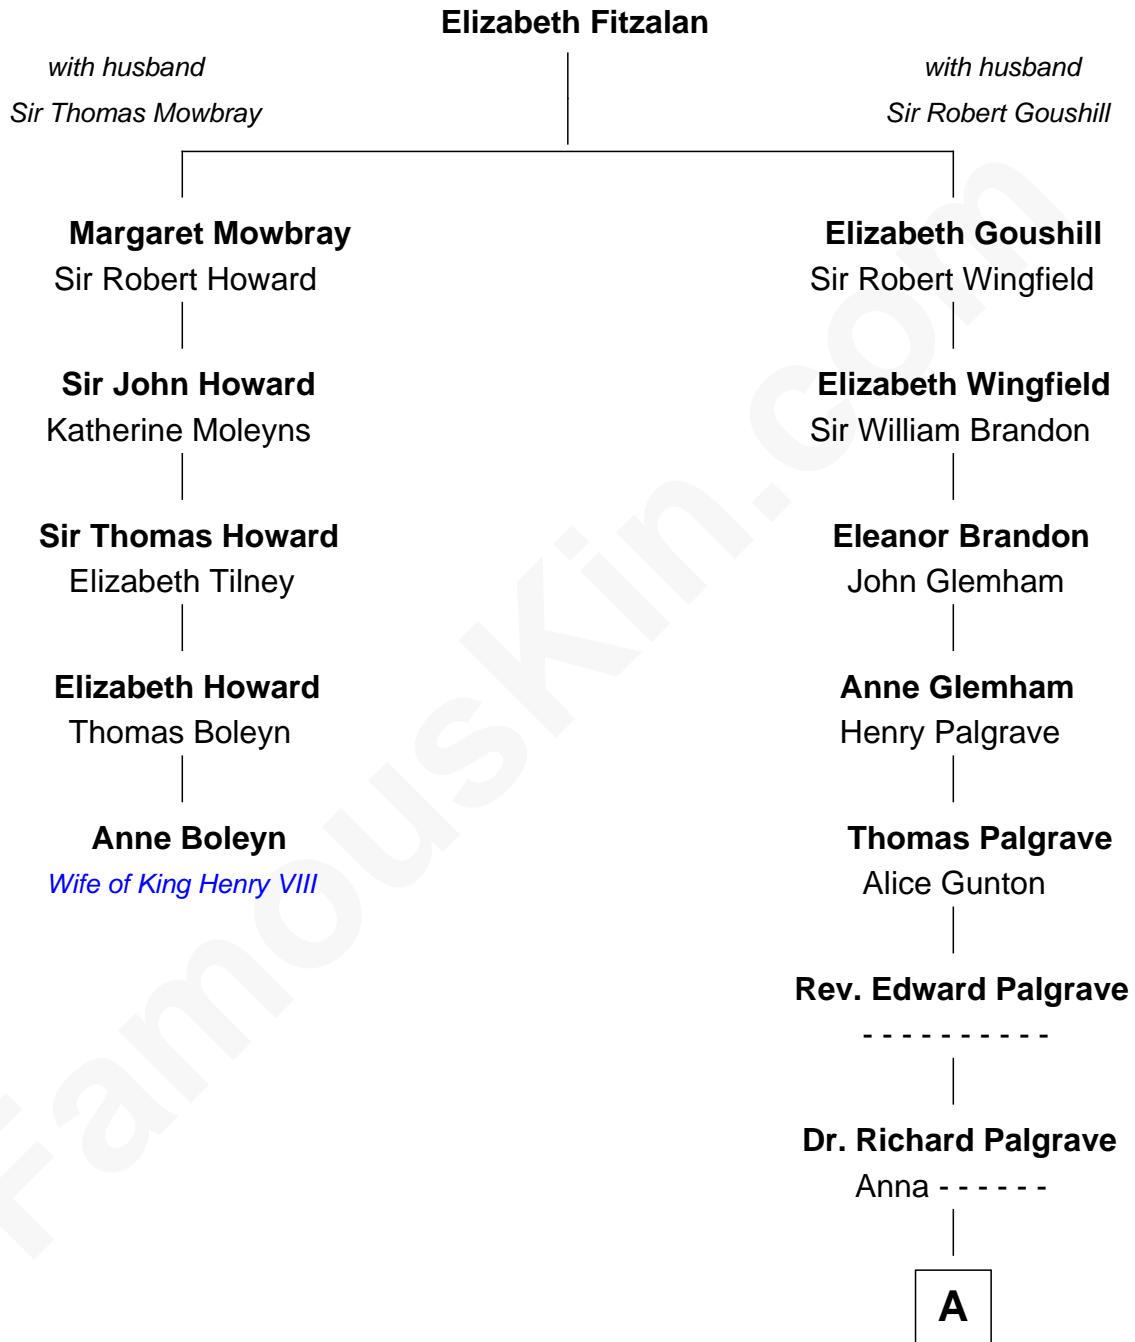

# FamousKin.com Relationship Chart of

**Anne Boleyn**

*2nd Wife of King Henry VIII*

4th cousin 11 times removed of

**Hetty Green**

*"The Witch of Wall Street"*

**A**

**Sarah Palgrave**

Dr. John Alcock

**Anna Alcock**

John Williams

**Anna Williams**

Jonathan Bennett

**Rebecca Bennett**

Peleg Slocum

**Giles Slocum**

Sylvia Russell

**Abigail Slocum**

Isaac Howland

**Mehitable Howland**

Gideon Howland

**Abby Slocum Howland**

Edward Mott Robinson

**Hetty Green**

*"The Witch of Wall Street"*