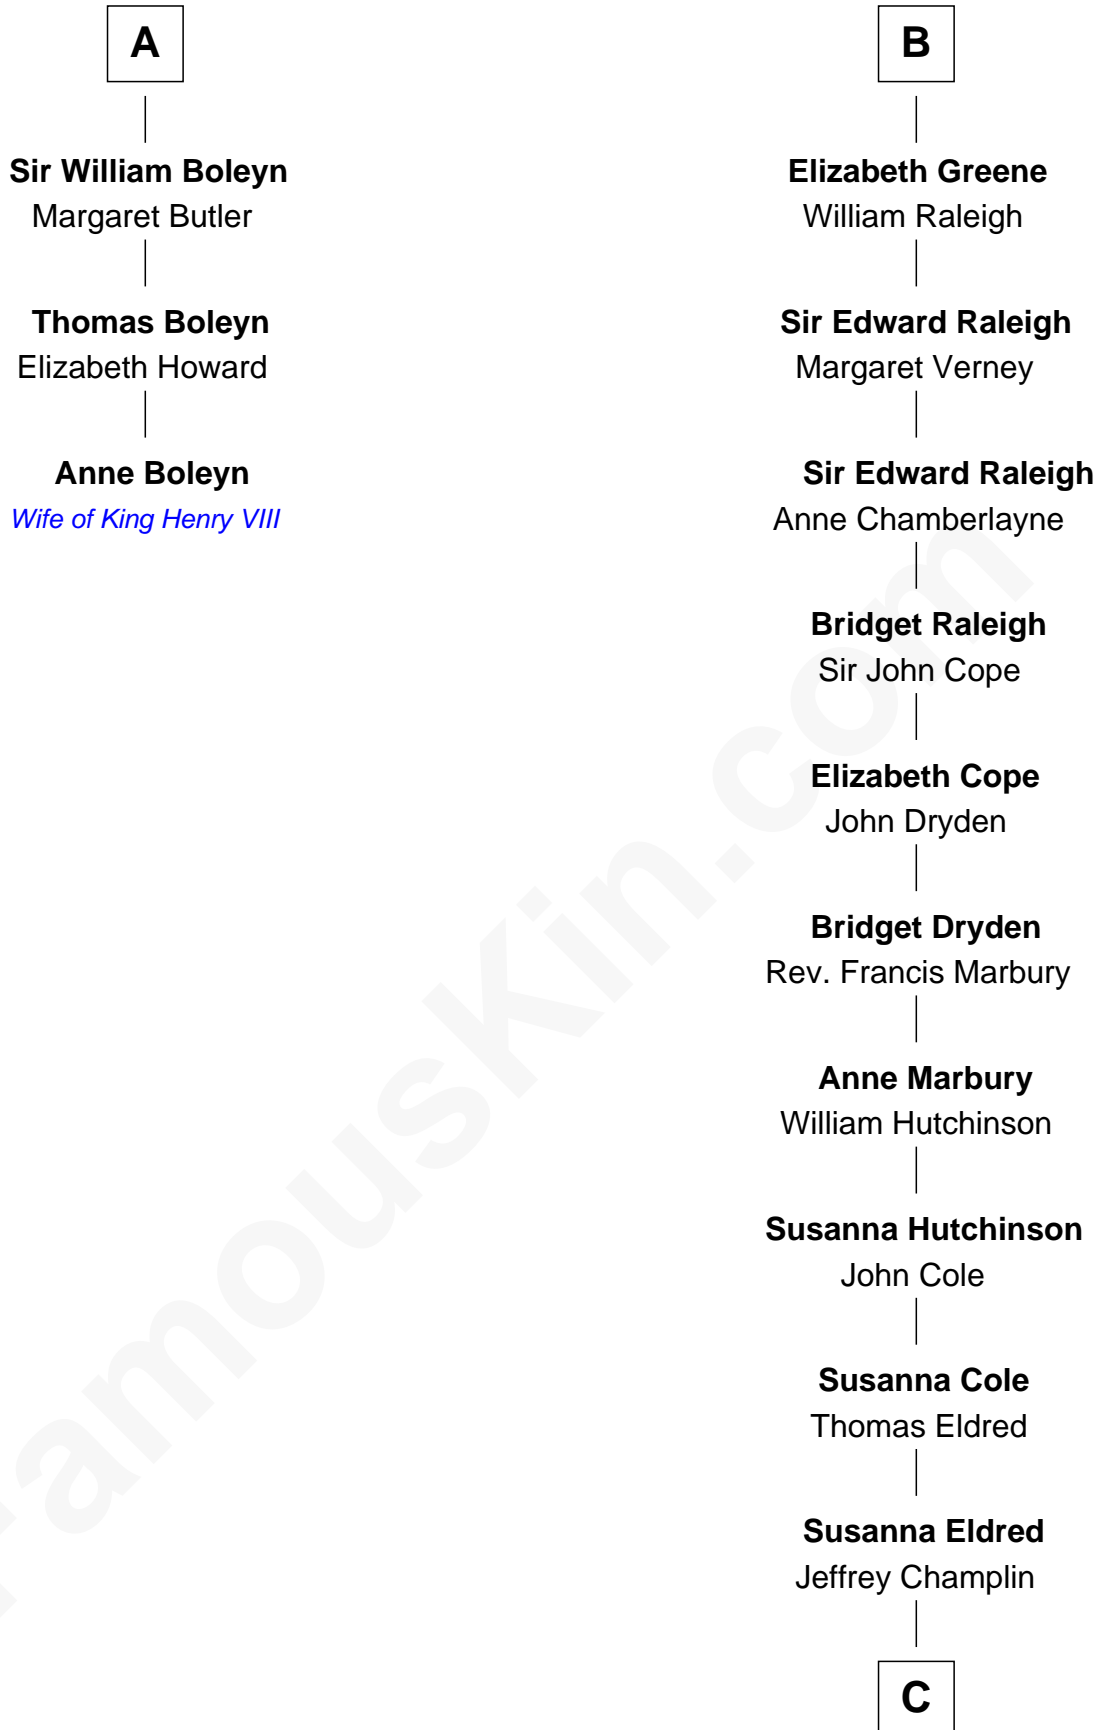

# FamousKin.com Relationship Chart of

**Anne Boleyn**

*2nd Wife of King Henry VIII*

9th cousin 12 times removed of

**Shanghai Pierce**

*Texas Cattleman*

**Sir Roger de Somery**

Nichole d'Aubenev

**C**

**Emlin Champlin**

Joseph Wilbore

**Ambless Wilbore**

Nathaniel Stoddard

**Susanna Stoddard**

Isaac Pearce

**Jonathan D. Pearce**

Hanna Phillips Head

**Shanghai Pierce**

*Texas Cattleman*

FamousKin.com