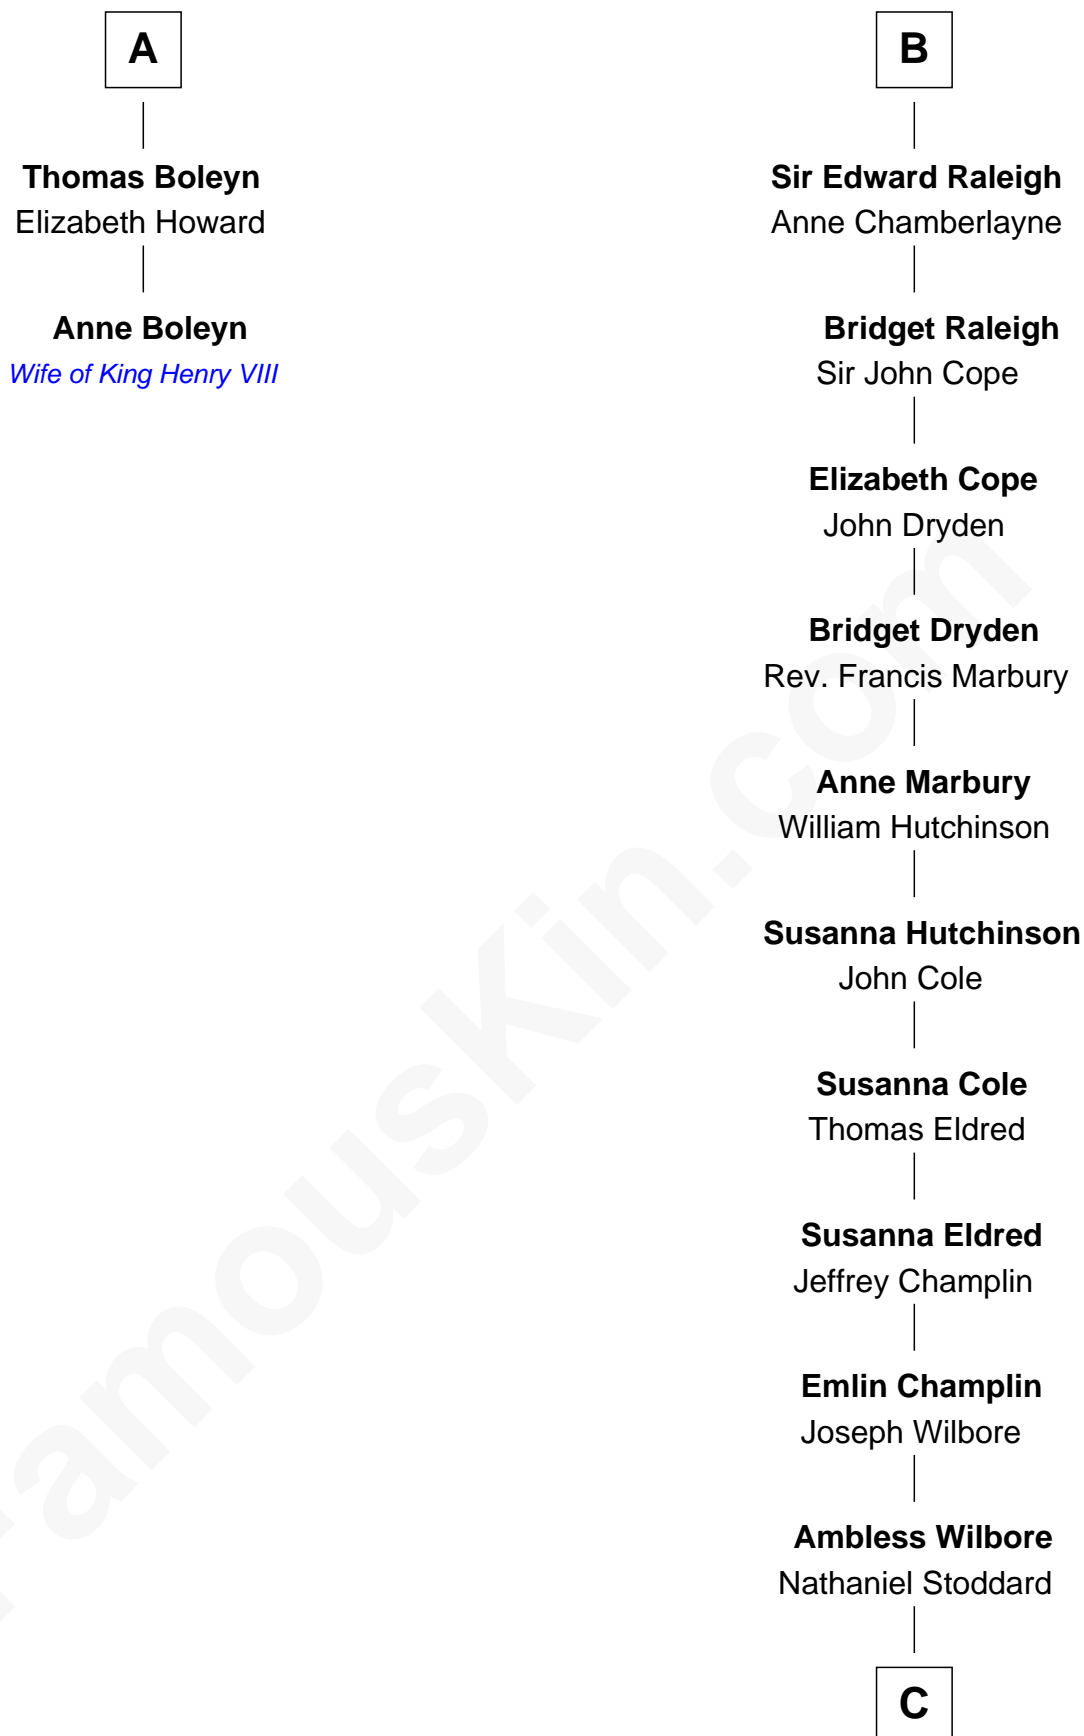

# FamousKin.com Relationship Chart of

**Anne Boleyn**

*2nd Wife of King Henry VIII*

8th cousin 11 times removed of

**Shanghai Pierce**

*Texas Cattleman*

**C**

**Susanna Stoddard**

Isaac Pearce

**Jonathan D. Pearce**

Hanna Phillips Head

**Shanghai Pierce**

*Texas Cattleman*

FamousKin.com