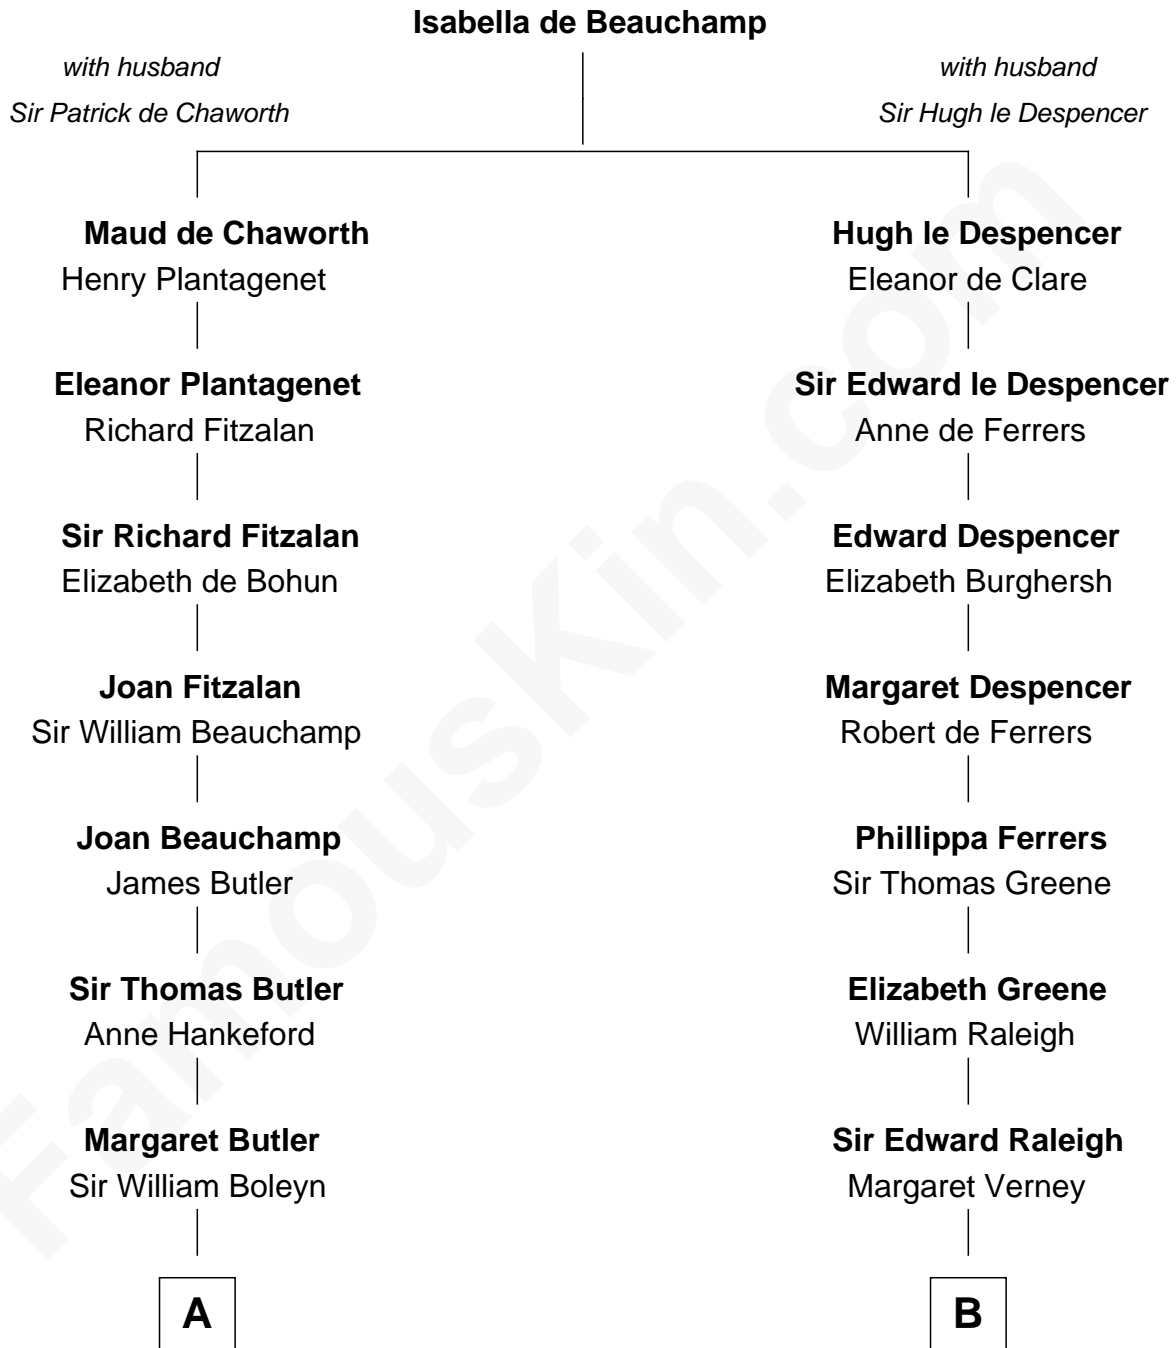

# FamousKin.com Relationship Chart of

**Anne Boleyn**

*2nd Wife of King Henry VIII*

8th cousin 11 times removed of

**Shanghai Pierce**

*Texas Cattleman*

**C**

**Susanna Stoddard**

Isaac Pearce

**Jonathan D. Pearce**

Hanna Phillips Head

**Shanghai Pierce**

*Texas Cattleman*

FamousKin.com