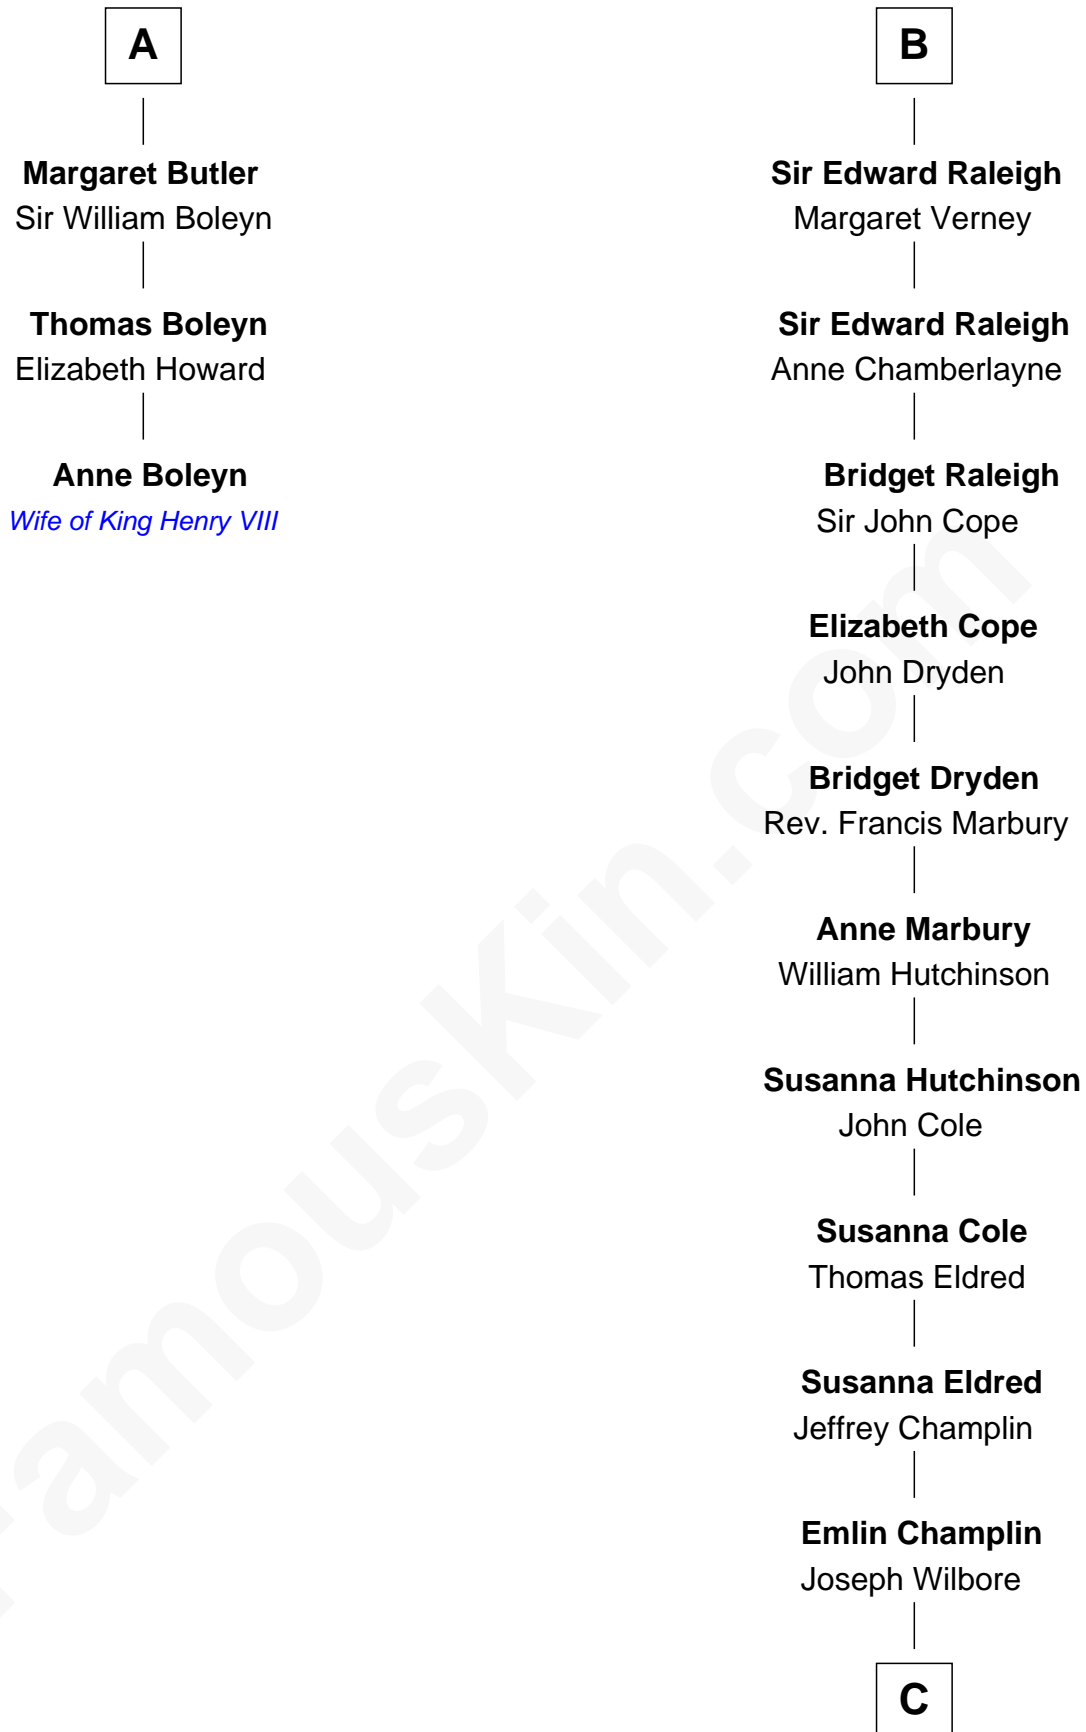

FamousKin.com Relationship Chart of

Anne Boleyn

2nd Wife of King Henry VIII

9th cousin 11 times removed of

Shanghai Pierce

Texas Cattleman

C

Ambless Wilbore
Nathaniel Stoddard

Susanna Stoddard
Isaac Pearce

Jonathan D. Pearce
Hanna Phillips Head

Shanghai Pierce
Texas Cattleman

FamousKin.com