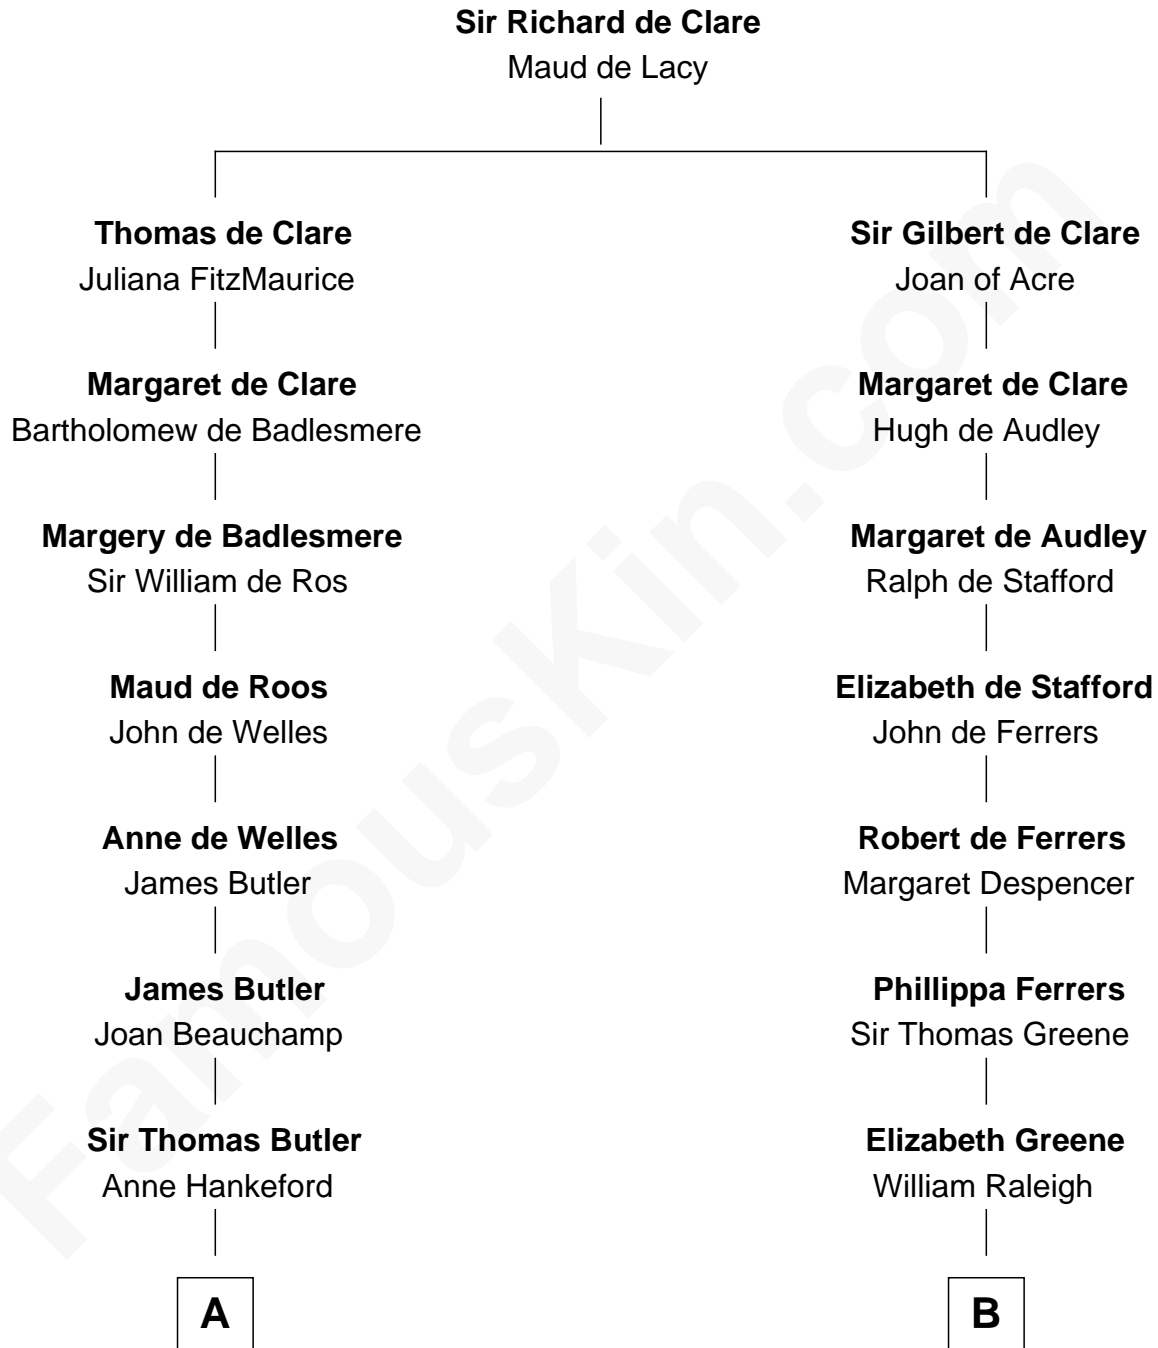

FamousKin.com Relationship Chart of

Anne Boleyn

2nd Wife of King Henry VIII

9th cousin 11 times removed of

Shanghai Pierce

Texas Cattleman

C

Ambless Wilbore
Nathaniel Stoddard

Susanna Stoddard
Isaac Pearce

Jonathan D. Pearce
Hanna Phillips Head

Shanghai Pierce
Texas Cattleman

FamousKin.com