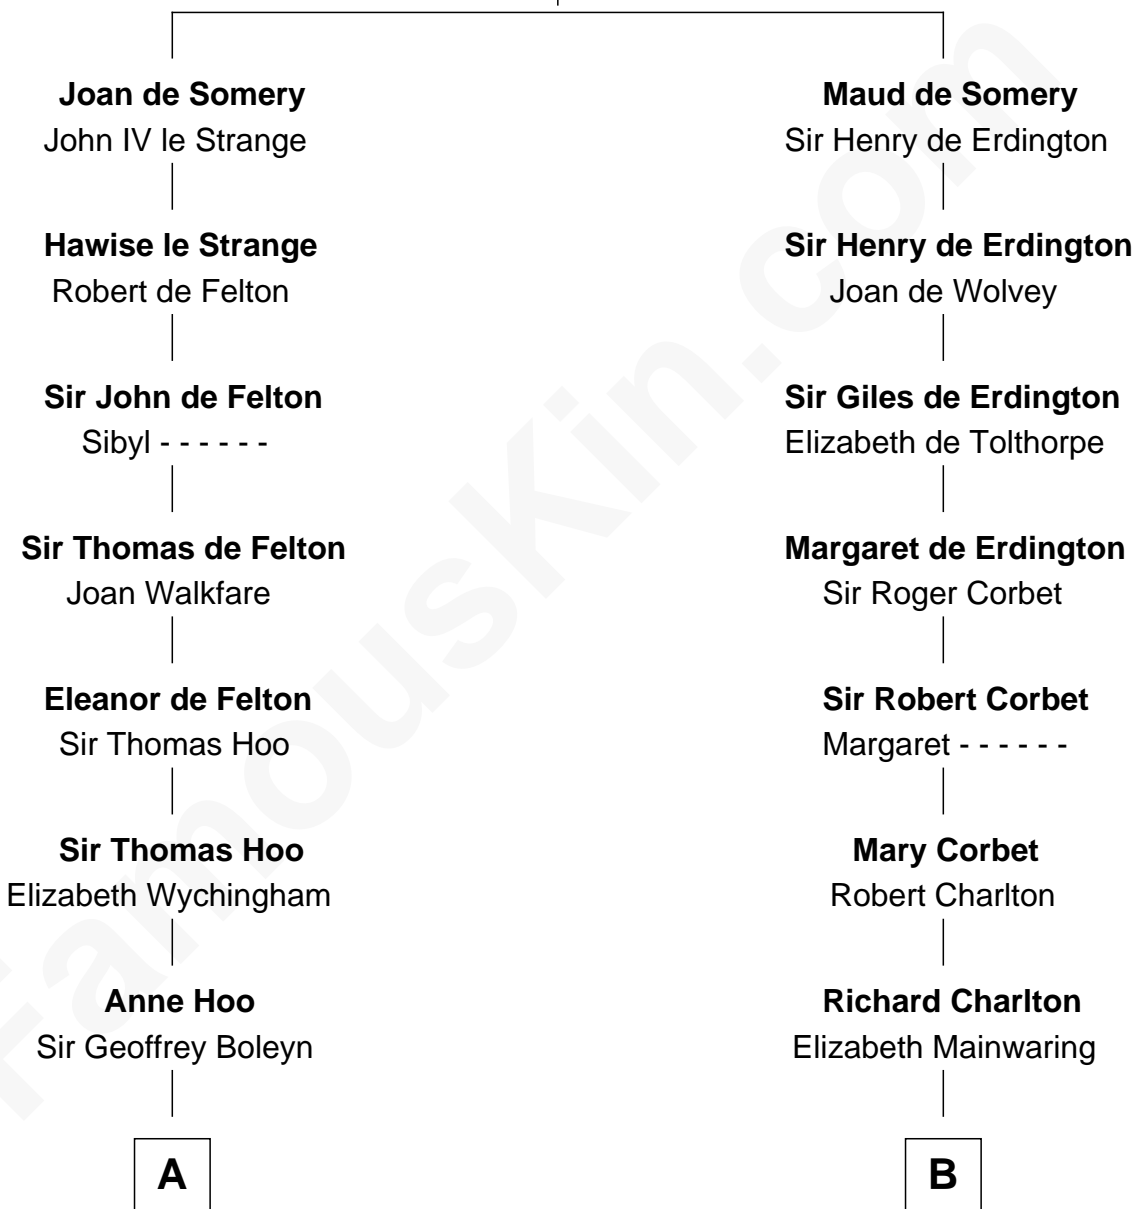

FamousKin.com Relationship Chart of

Anne Boleyn

2nd Wife of King Henry VIII

9th cousin 11 times removed of

Alan Shepard

Mercury and Apollo Astronaut

Sir Roger de Somery

Nichole d'Aubenev

Mercury and Apollo Astronaut

FamousKin.com