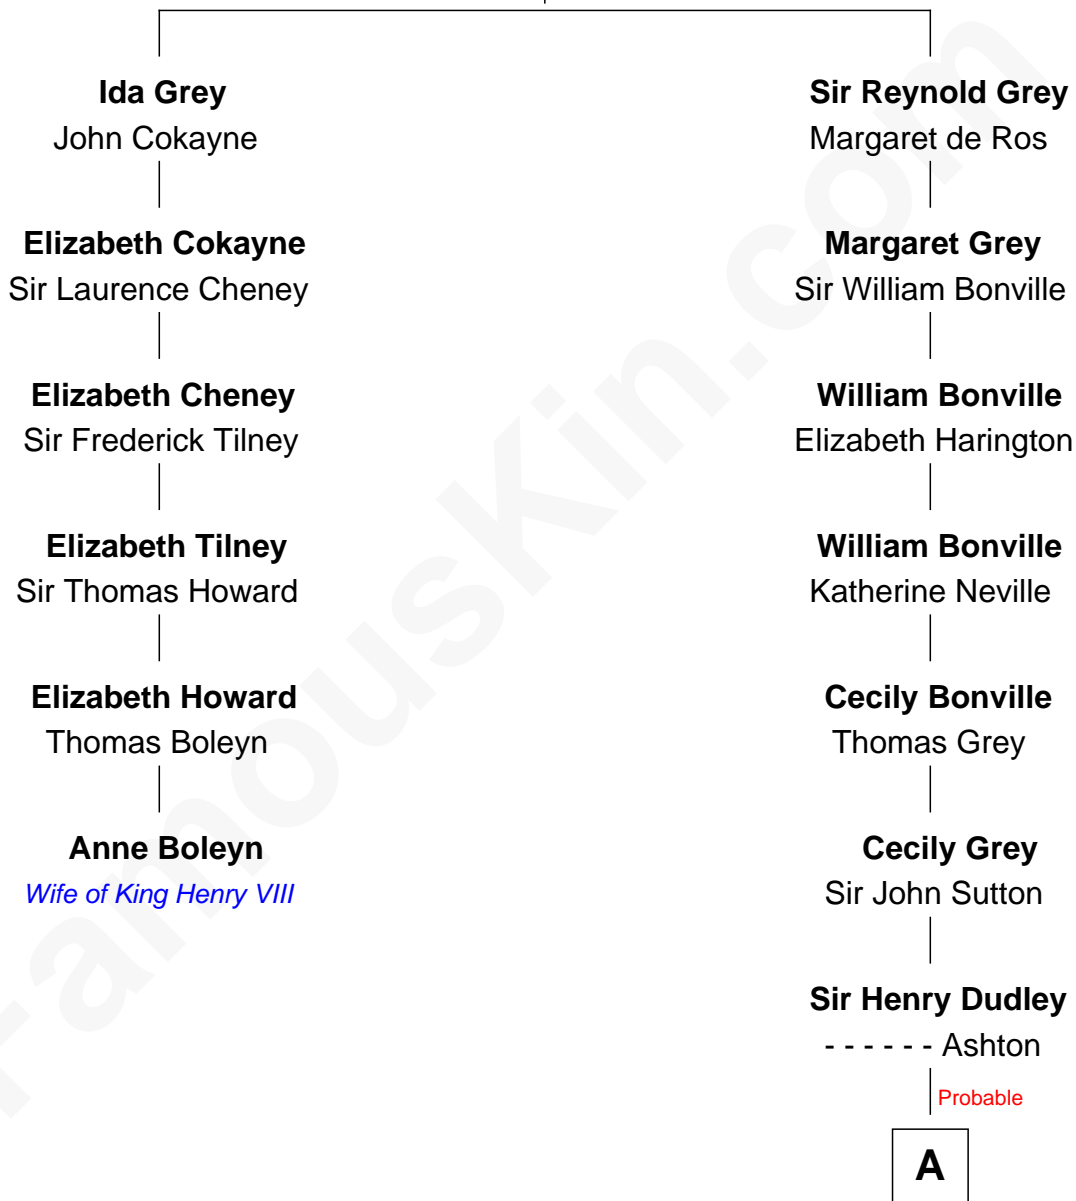

FamousKin.com Relationship Chart of

Anne Boleyn

2nd Wife of King Henry VIII

5th cousin 13 times removed of

Alan Shepard

Mercury and Apollo Astronaut

Sir Reynold de Grey

Eleanor le Strange

A

Roger Dudley
Susanna Thorne

Gov. Thomas Dudley
Dorothy York

Rev. Samuel Dudley
Elizabeth -----

Rebecca Dudley
Francis Lyford

Mary Lyford
Joseph Hall

Love Hall
Israel Bartlett

Col. Thomas Bartlett
Sarah Cilley

Bradbury Bartlett
Mary True

Thomas Bradbury Bartlett
Victoria Elizabeth Williams Cilley

Annie Elizabeth Bartlett
Frederick Johnson Shepard

B

B

Alan Bartlett Shepard
Pauline Renza Emerson

Alan Shepard
Mercury and Apollo Astronaut