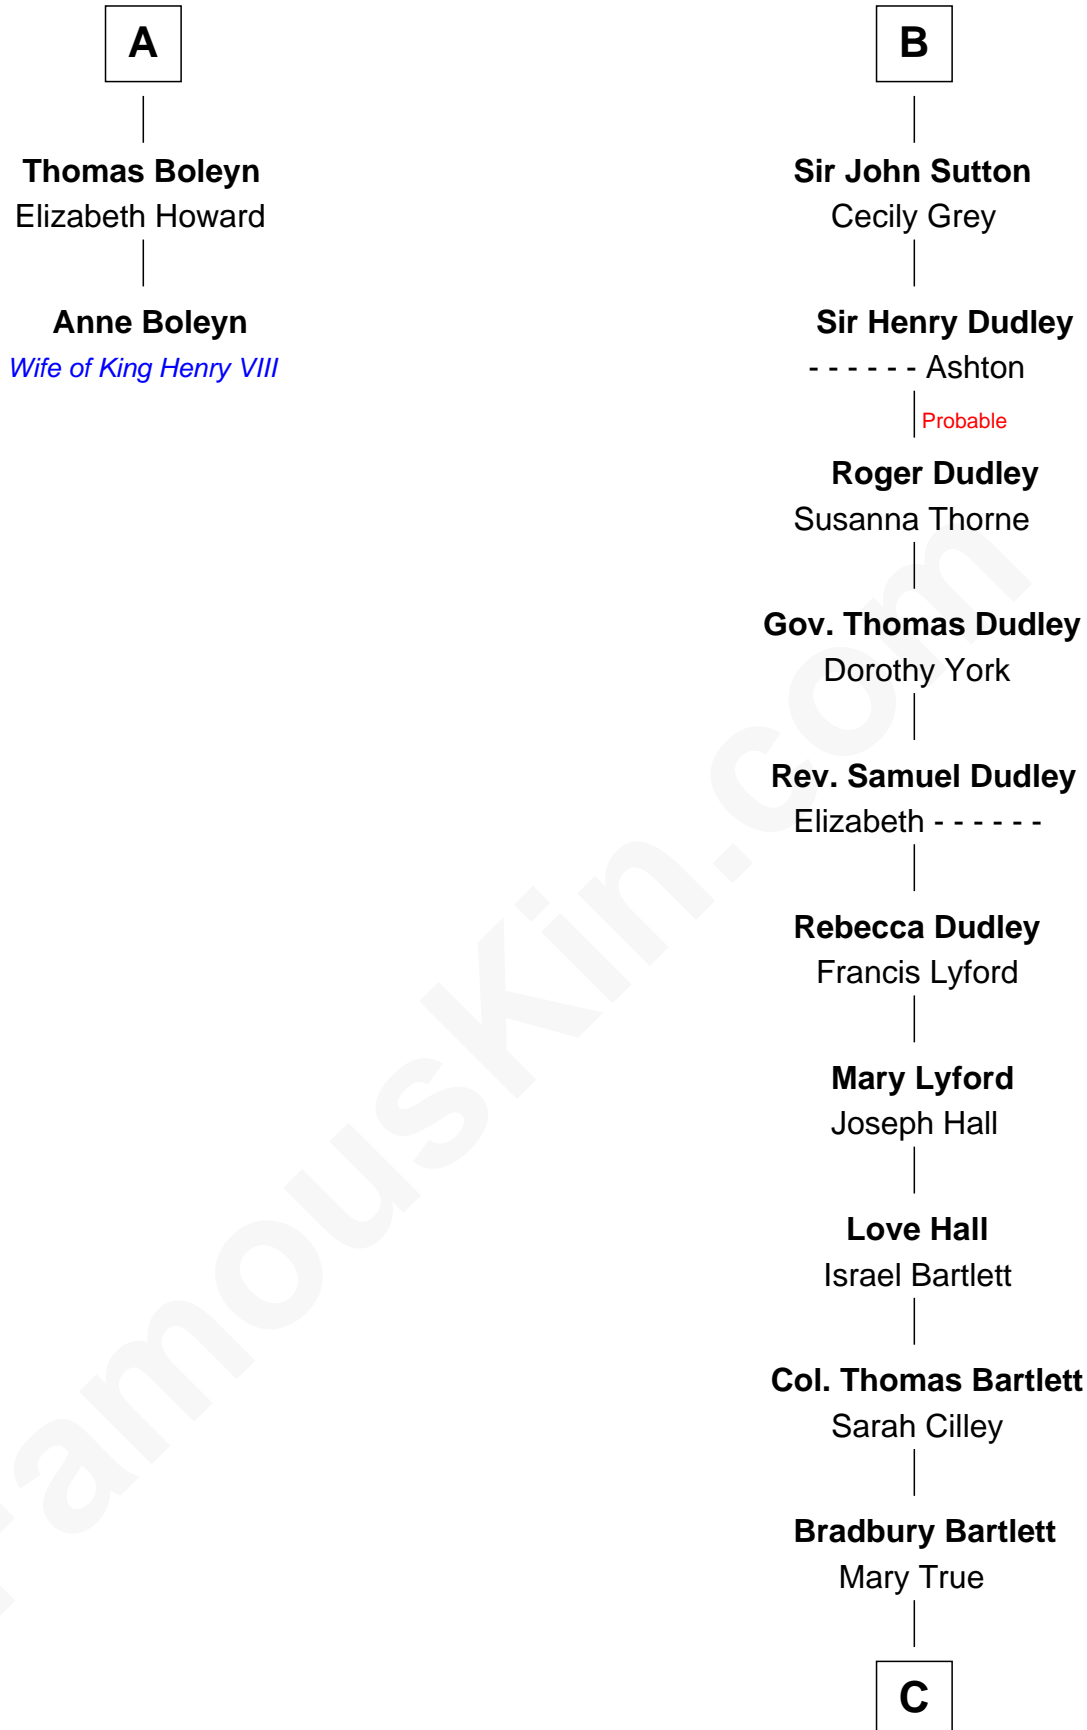

FamousKin.com Relationship Chart of

Anne Boleyn

2nd Wife of King Henry VIII

8th cousin 12 times removed of

Alan Shepard

Mercury and Apollo Astronaut

C

Thomas Bradbury Bartlett
Victoria Elizabeth Williams Cilley

Annie Elizabeth Bartlett
Frederick Johnson Shepard

Alan Bartlett Shepard
Pauline Renza Emerson

Alan Shepard
Mercury and Apollo Astronaut

FamousKin.com