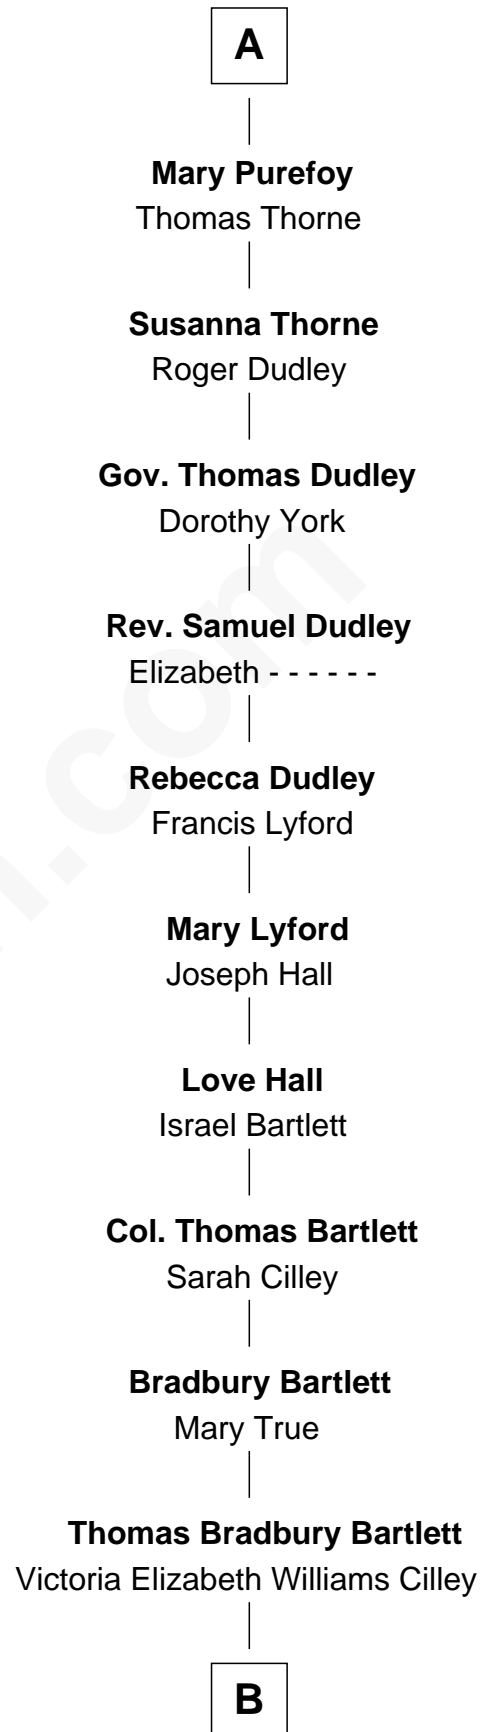

FamousKin.com Relationship Chart of

Anne Boleyn

2nd Wife of King Henry VIII

6th cousin 13 times removed of

Alan Shepard

Mercury and Apollo Astronaut

Sir John Howard

Alice de Bois

Sir Robert Howard

Margaret de Scales

Sir John Howard

Alice Tendring

Sir Robert Howard

Margaret Mowbray

Sir John Howard

Katherine Moleyns

Beatrice Brewes

Sir Hugh Shirley

Sir Ralph Shirley

Joan Basset

Beatrice Shirley

John Brome

Isabel Brome

John Denton

Alice Denton

Nicholas Purefoy

Edward Purefoy

Anne Fettiplace

A

B

Annie Elizabeth Bartlett
Frederick Johnson Shepard

Alan Bartlett Shepard
Pauline Renza Emerson