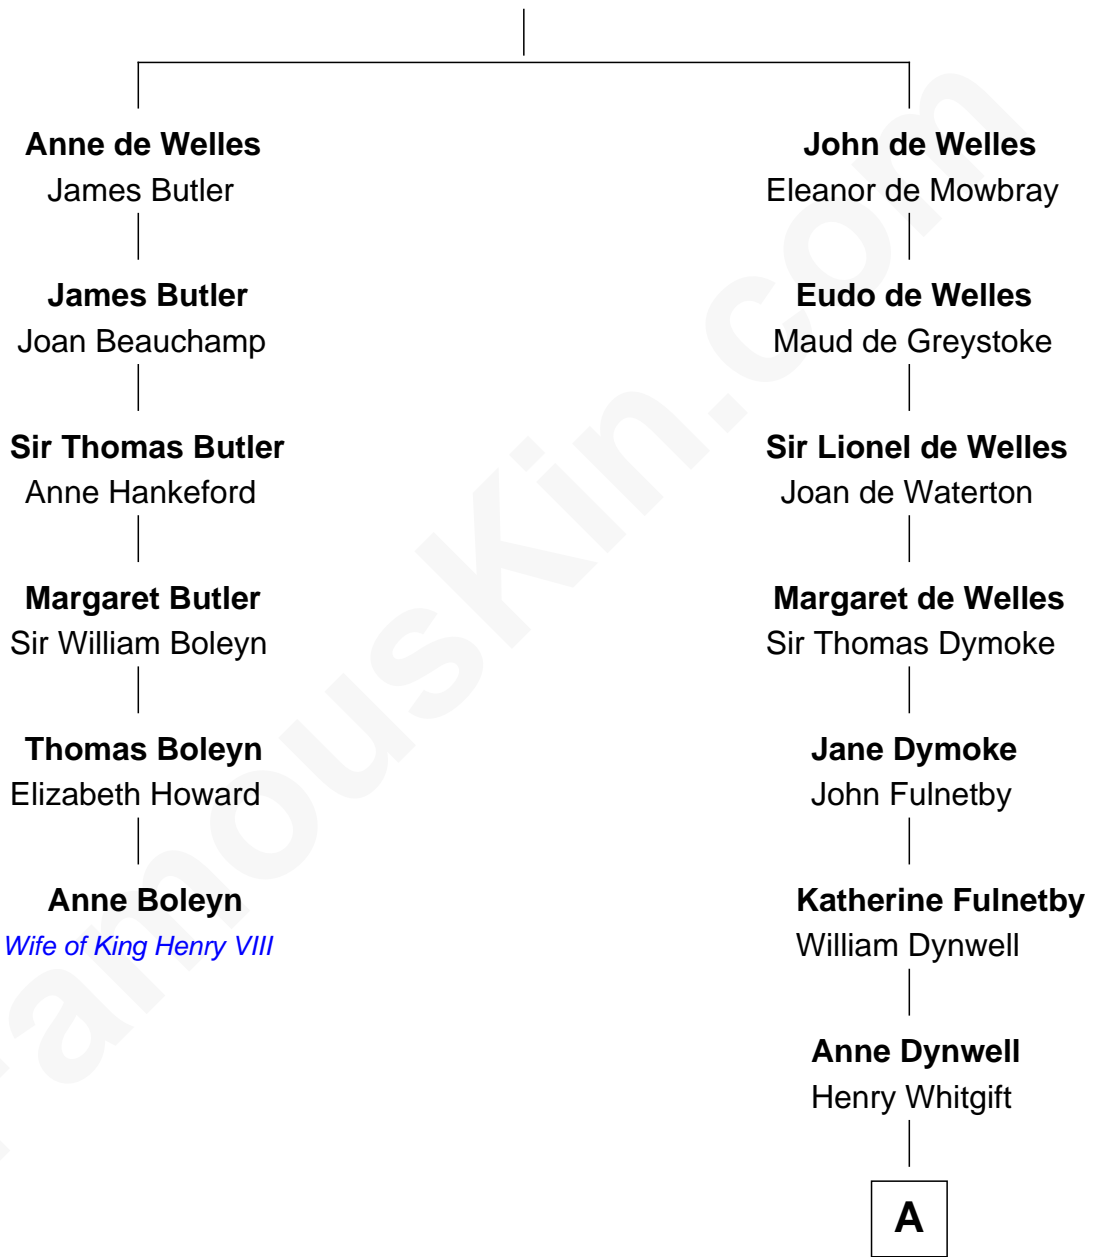

FamousKin.com Relationship Chart of

Anne Boleyn

2nd Wife of King Henry VIII

5th cousin 14 times removed of

Alan Shepard

Mercury and Apollo Astronaut

John de Welles

Maud de Roos

B

Annie Elizabeth Bartlett
Frederick Johnson Shepard

Alan Bartlett Shepard
Pauline Renza Emerson

Alan Shepard
Mercury and Apollo Astronaut

FamousKin.com