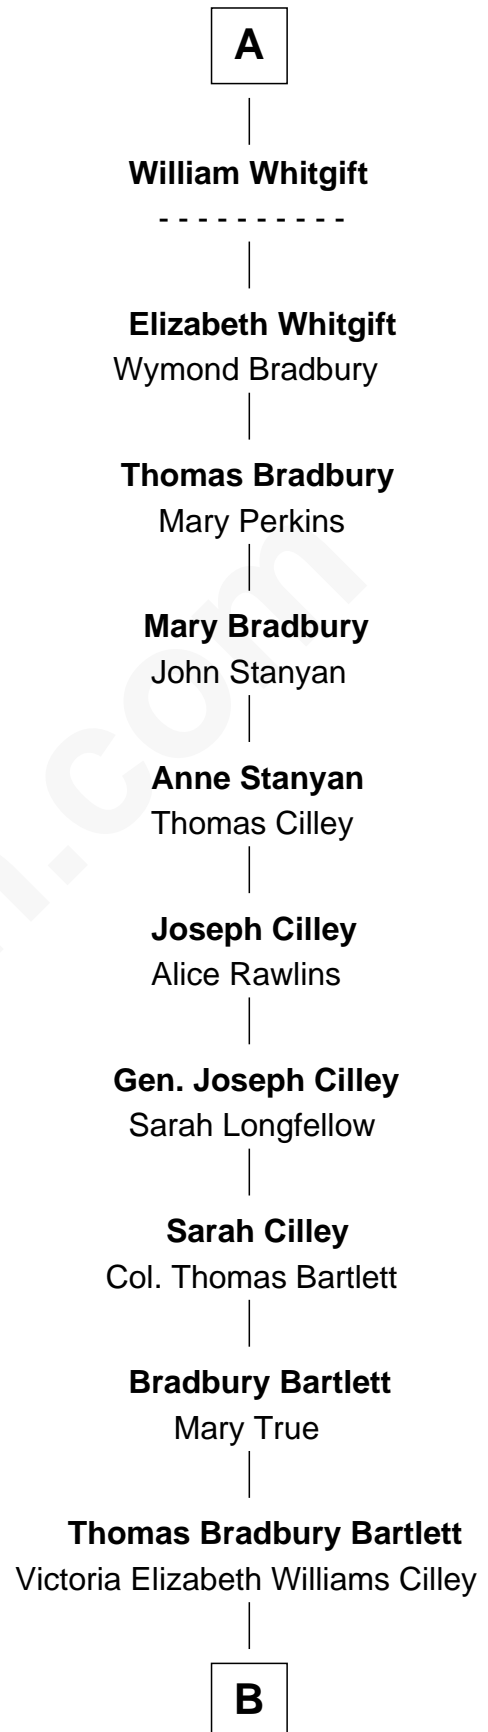

FamousKin.com Relationship Chart of

Anne Boleyn

2nd Wife of King Henry VIII

5th cousin 14 times removed of

Alan Shepard

Mercury and Apollo Astronaut

John de Welles

Maud de Roos

B

Annie Elizabeth Bartlett
Frederick Johnson Shepard

Alan Bartlett Shepard
Pauline Renza Emerson

Alan Shepard
Mercury and Apollo Astronaut

FamousKin.com