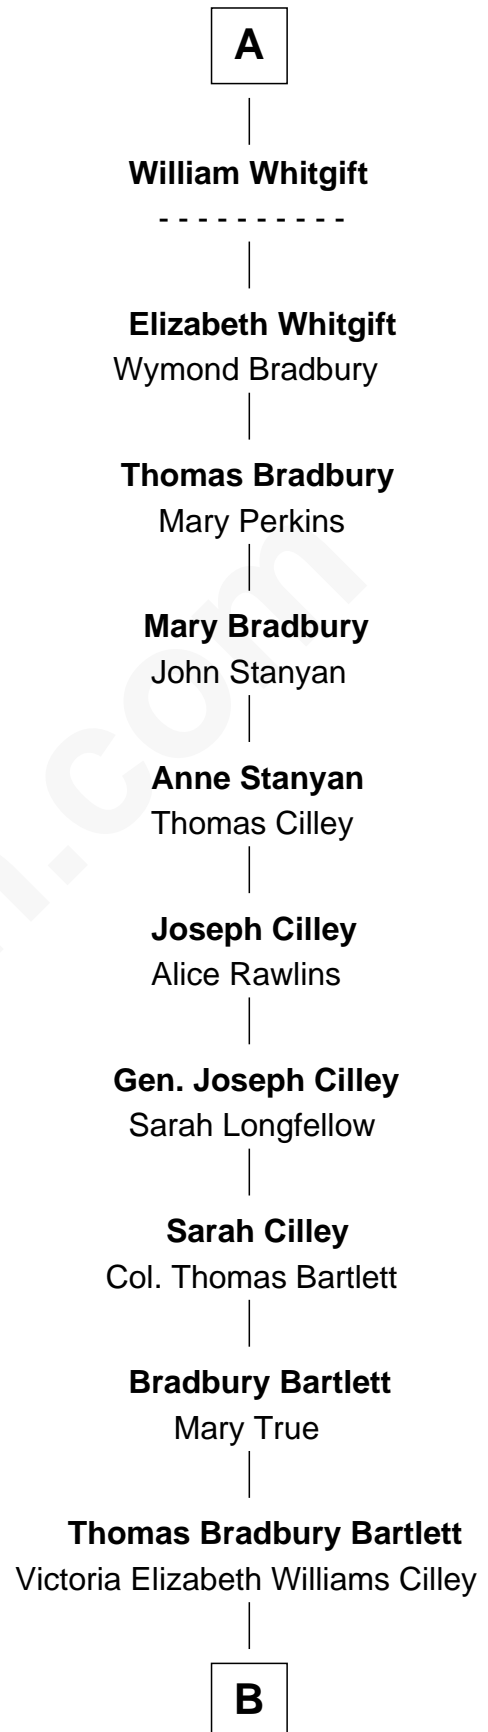

FamousKin.com Relationship Chart of

Anne Boleyn

2nd Wife of King Henry VIII

5th cousin 14 times removed of

Alan Shepard

Mercury and Apollo Astronaut

B

Annie Elizabeth Bartlett
Frederick Johnson Shepard

Alan Bartlett Shepard
Pauline Renza Emerson

Alan Shepard
Mercury and Apollo Astronaut

FamousKin.com