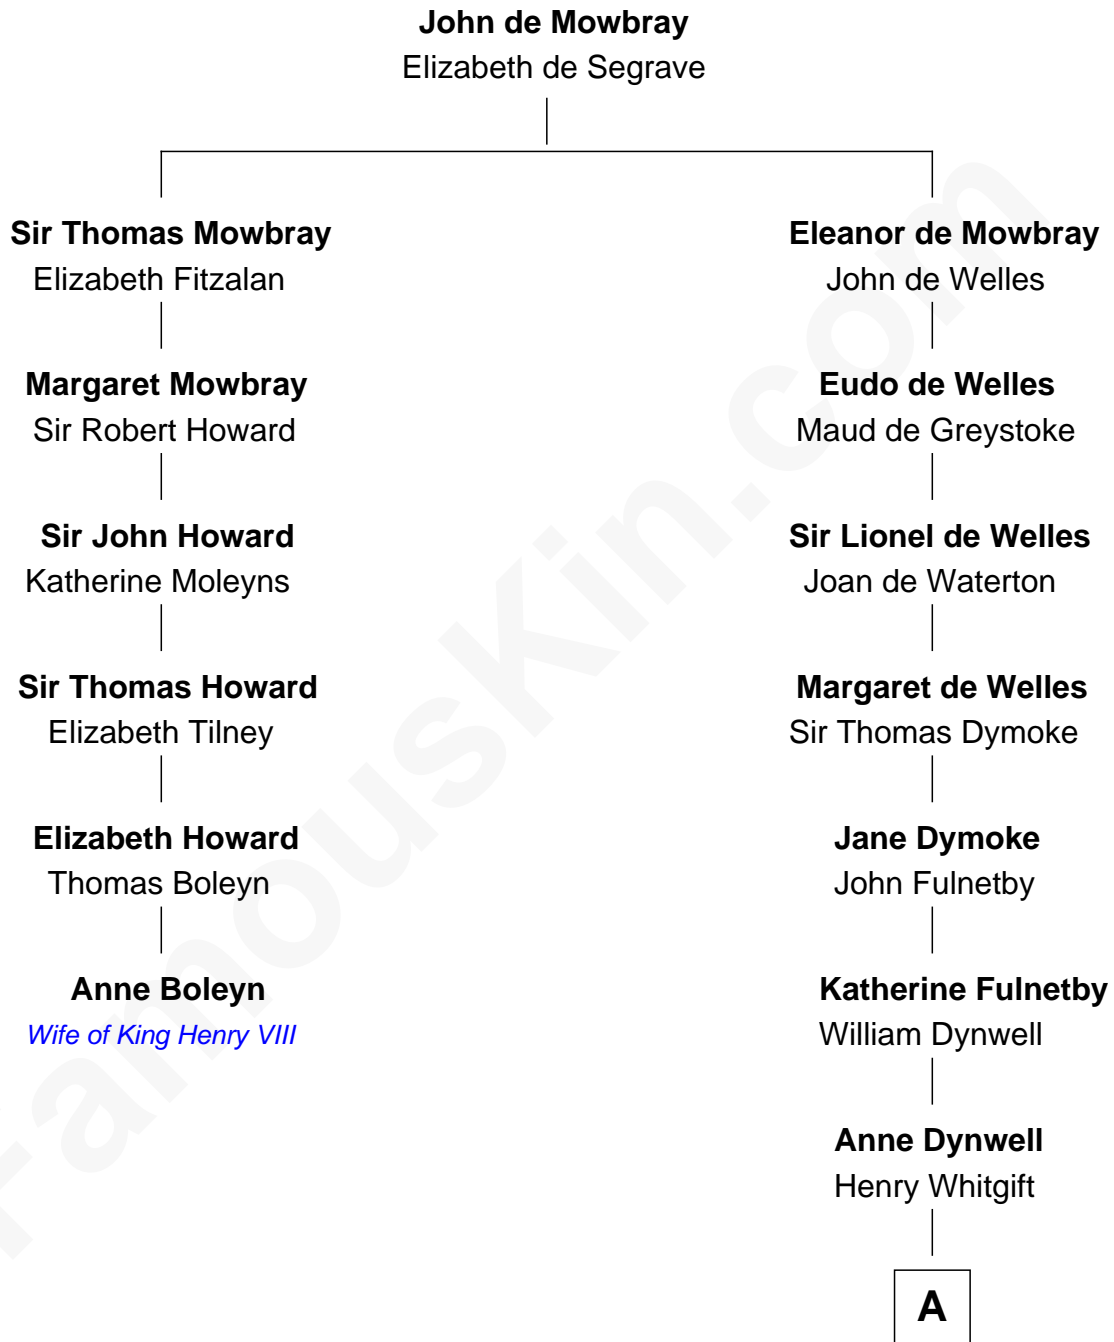

FamousKin.com Relationship Chart of

Anne Boleyn

2nd Wife of King Henry VIII

5th cousin 14 times removed of

Alan Shepard

Mercury and Apollo Astronaut

B

Annie Elizabeth Bartlett
Frederick Johnson Shepard

Alan Bartlett Shepard
Pauline Renza Emerson

Alan Shepard
Mercury and Apollo Astronaut

FamousKin.com