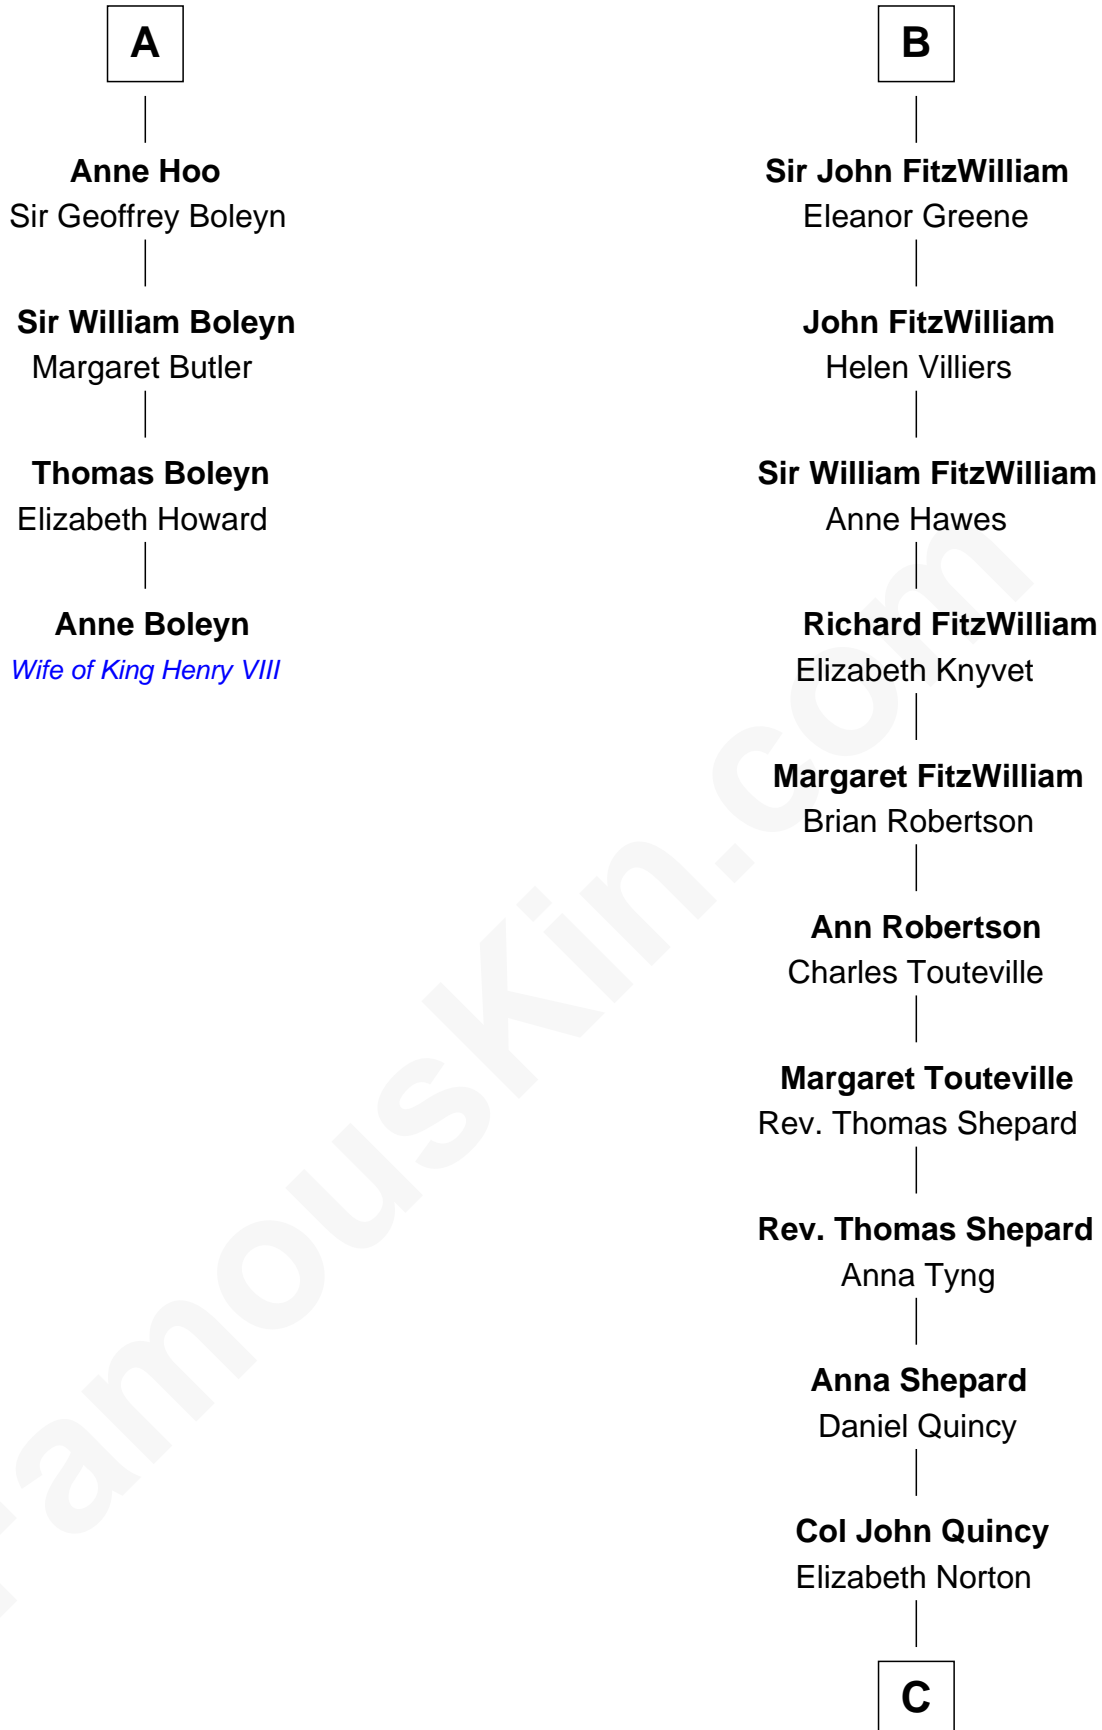

# FamousKin.com Relationship Chart of

**Anne Boleyn**

*2nd Wife of King Henry VIII*

10th cousin 9 times removed of

**John Quincy Adams**

*6th U.S. President*

**William d'Aubenev**

Mabel of Chester

**Sir Thomas de Felton**

Joan Walkfare

**Eleanor de Felton**

Sir Thomas Hoo

**Sir Thomas Hoo**

Elizabeth Wychingham

**A**

**Maud d'Aubenev**

Sir Robert de Tateshale

**Robert de Tateshale**

Nichole de Grey

**Joan de Tateshale**

Robert de Driby

**Alice de Driby**

Sir William de Bernake

**Sir John Bernake**

Joan Marmion

**Maud de Bernacke**

Sir Ralph de Cromwell

**Maude de Cromwell**

Sir William FitzWilliam

**B**

**C**

**Elizabeth Quincy**  
Rev. William Smith