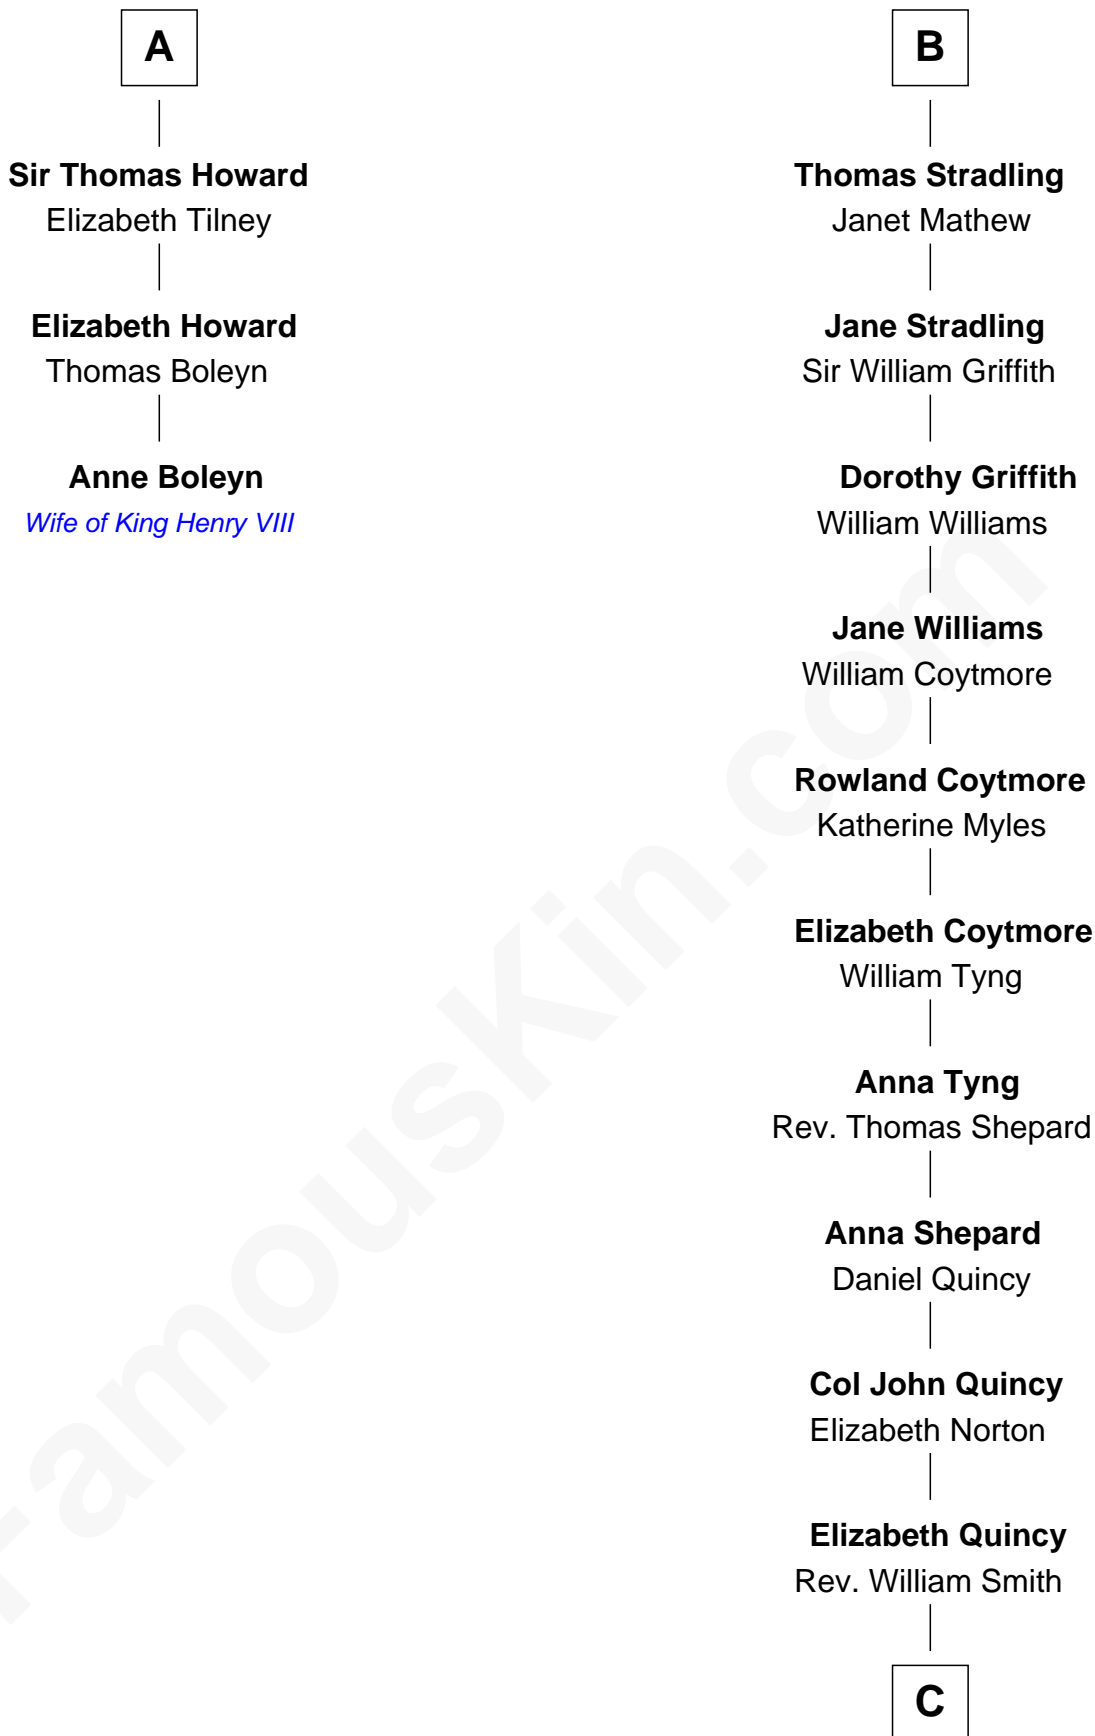

FamousKin.com Relationship Chart of

Anne Boleyn

2nd Wife of King Henry VIII

9th cousin 9 times removed of

John Quincy Adams

6th U.S. President

C

Abigail Quincy Smith

John Adams

John Quincy Adams

6th U.S. President

FamousKin.com