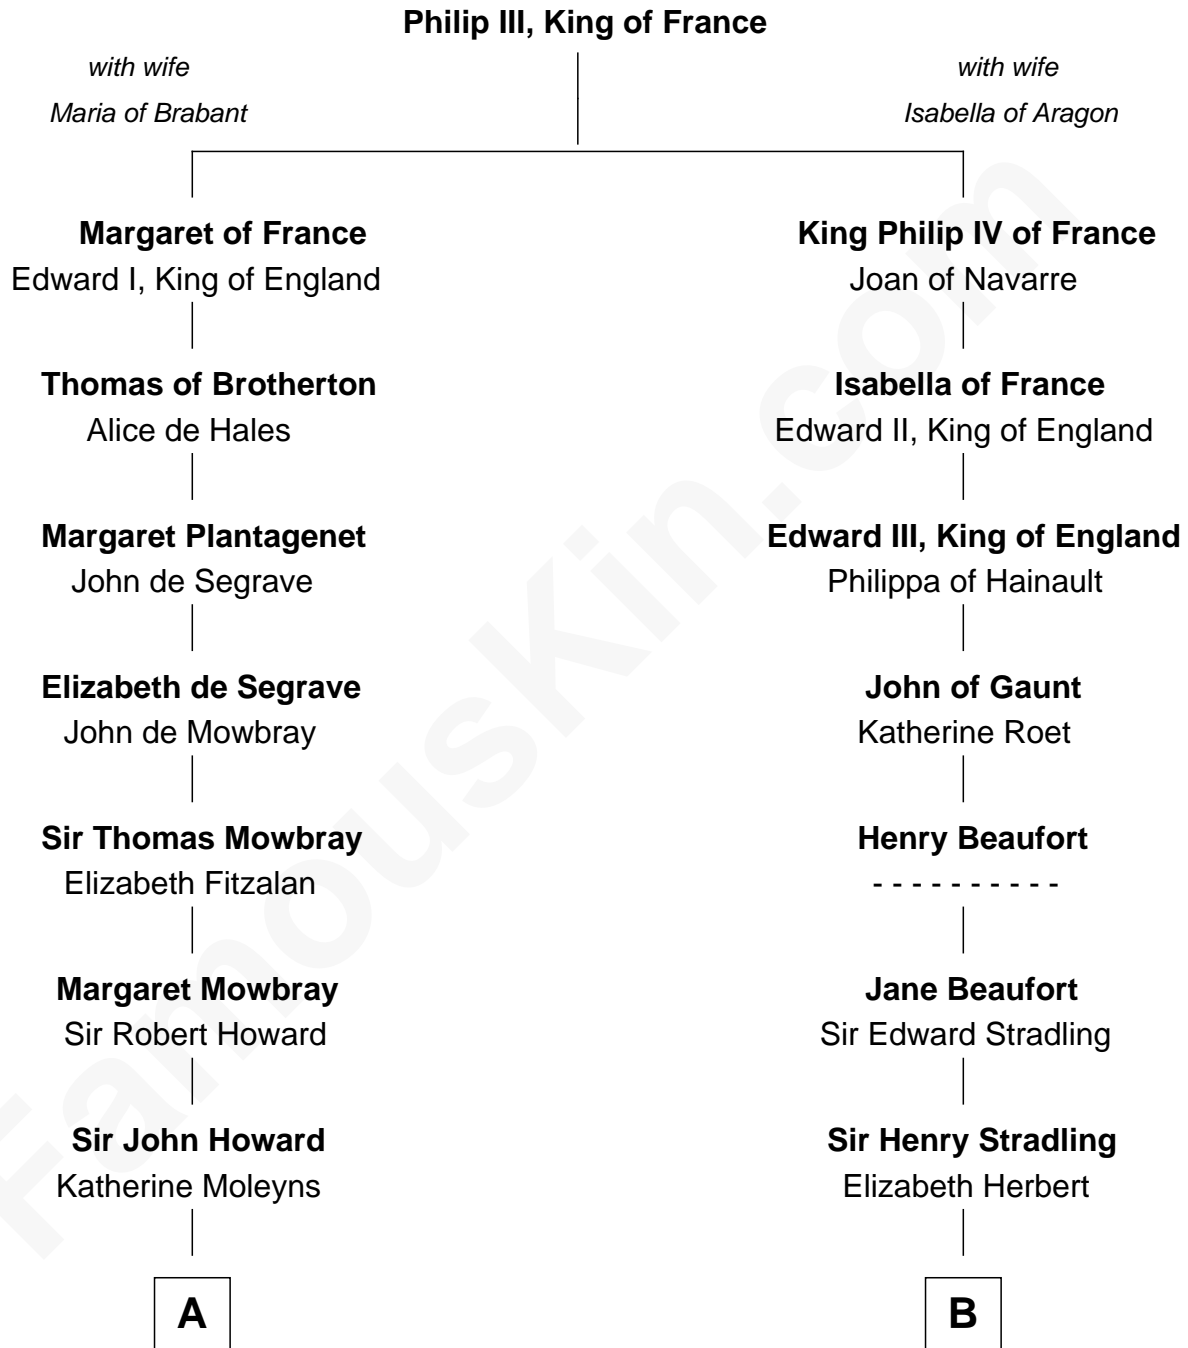

FamousKin.com Relationship Chart of

Anne Boleyn

2nd Wife of King Henry VIII

9th cousin 9 times removed of

John Quincy Adams

6th U.S. President

C

Abigail Quincy Smith