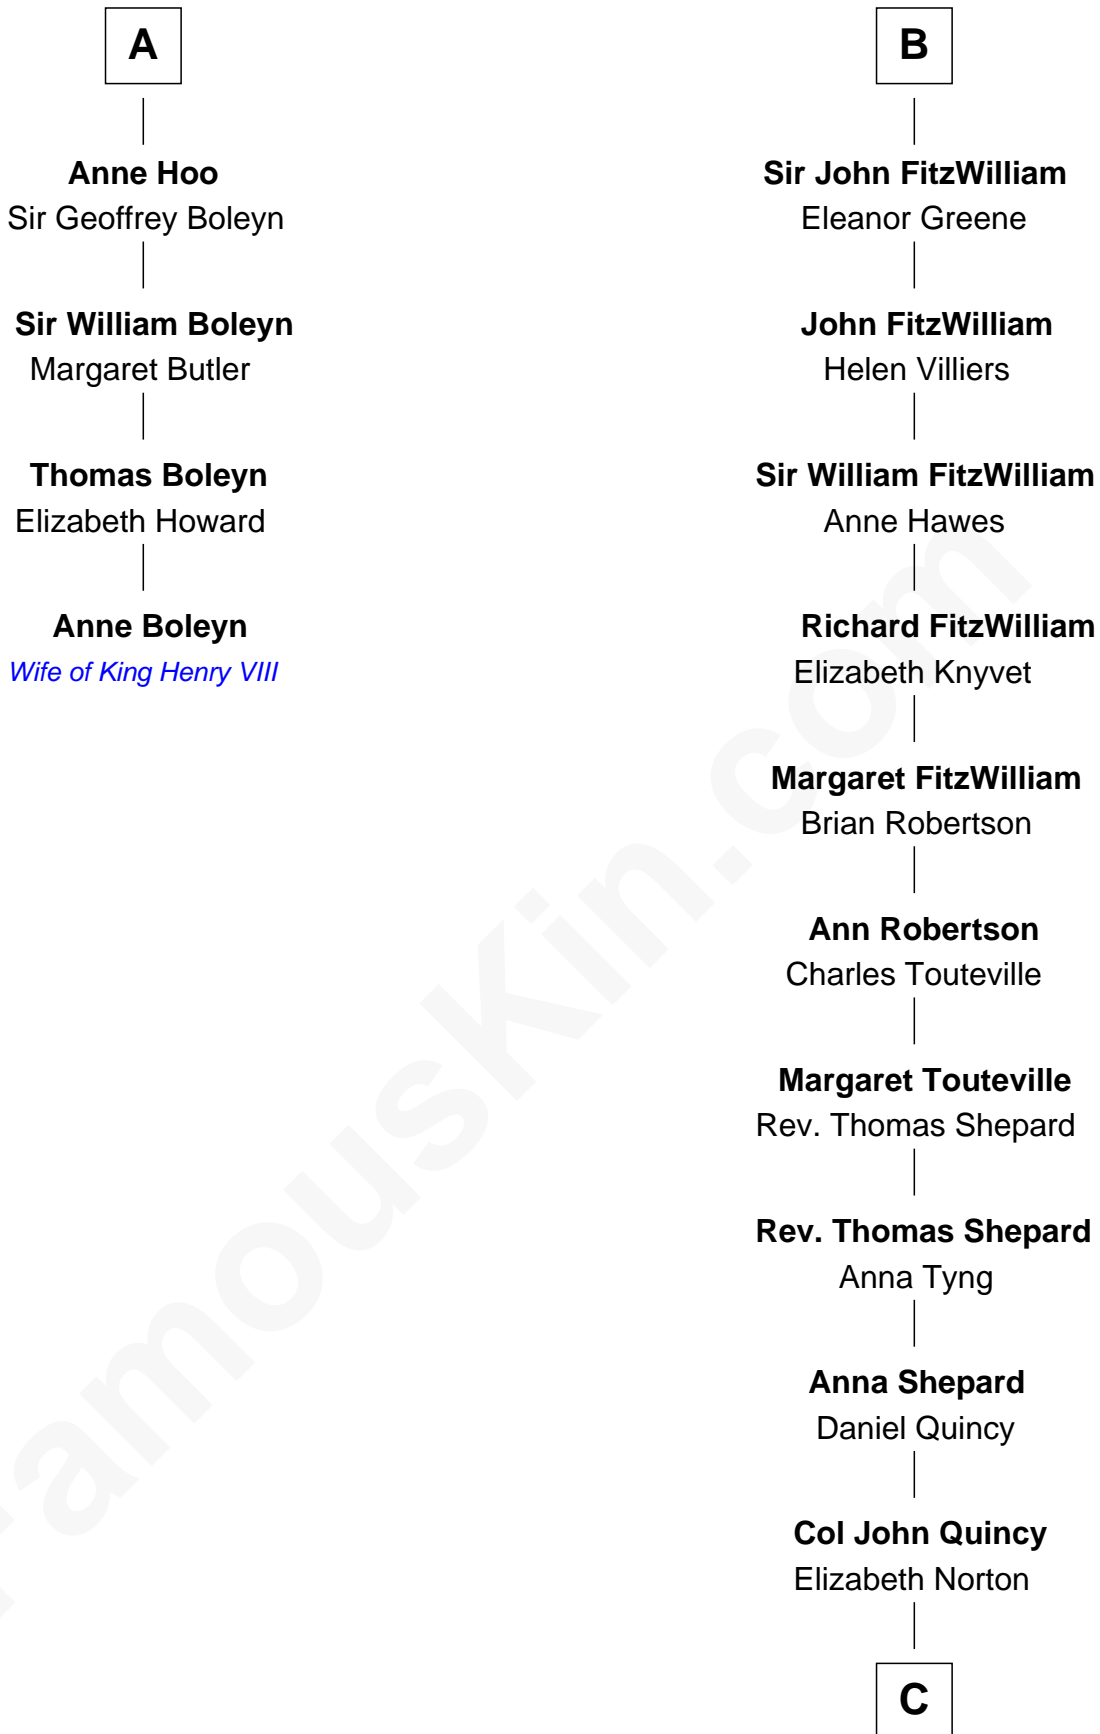

# FamousKin.com Relationship Chart of

**Anne Boleyn**

*2nd Wife of King Henry VIII*

10th cousin 8 times removed of

**Abigail (Smith) Adams**

*First Lady of President John Adams*

**William d'Aubenev**

Mabel of Chester

**Sir Thomas de Felton**

Joan Walkfare

**Eleanor de Felton**

Sir Thomas Hoo

**Sir Thomas Hoo**

Elizabeth Wychingham

**A**

**Maud d'Aubenev**

Sir Robert de Tateshale

**Robert de Tateshale**

Nichole de Grey

**Joan de Tateshale**

Robert de Driby

**Alice de Driby**

Sir William de Bernake

**Sir John Bernake**

Joan Marmion

**Maud de Bernacke**

Sir Ralph de Cromwell

**Maude de Cromwell**

Sir William FitzWilliam

**B**

C

**Elizabeth Quincy**  
Rev. William Smith