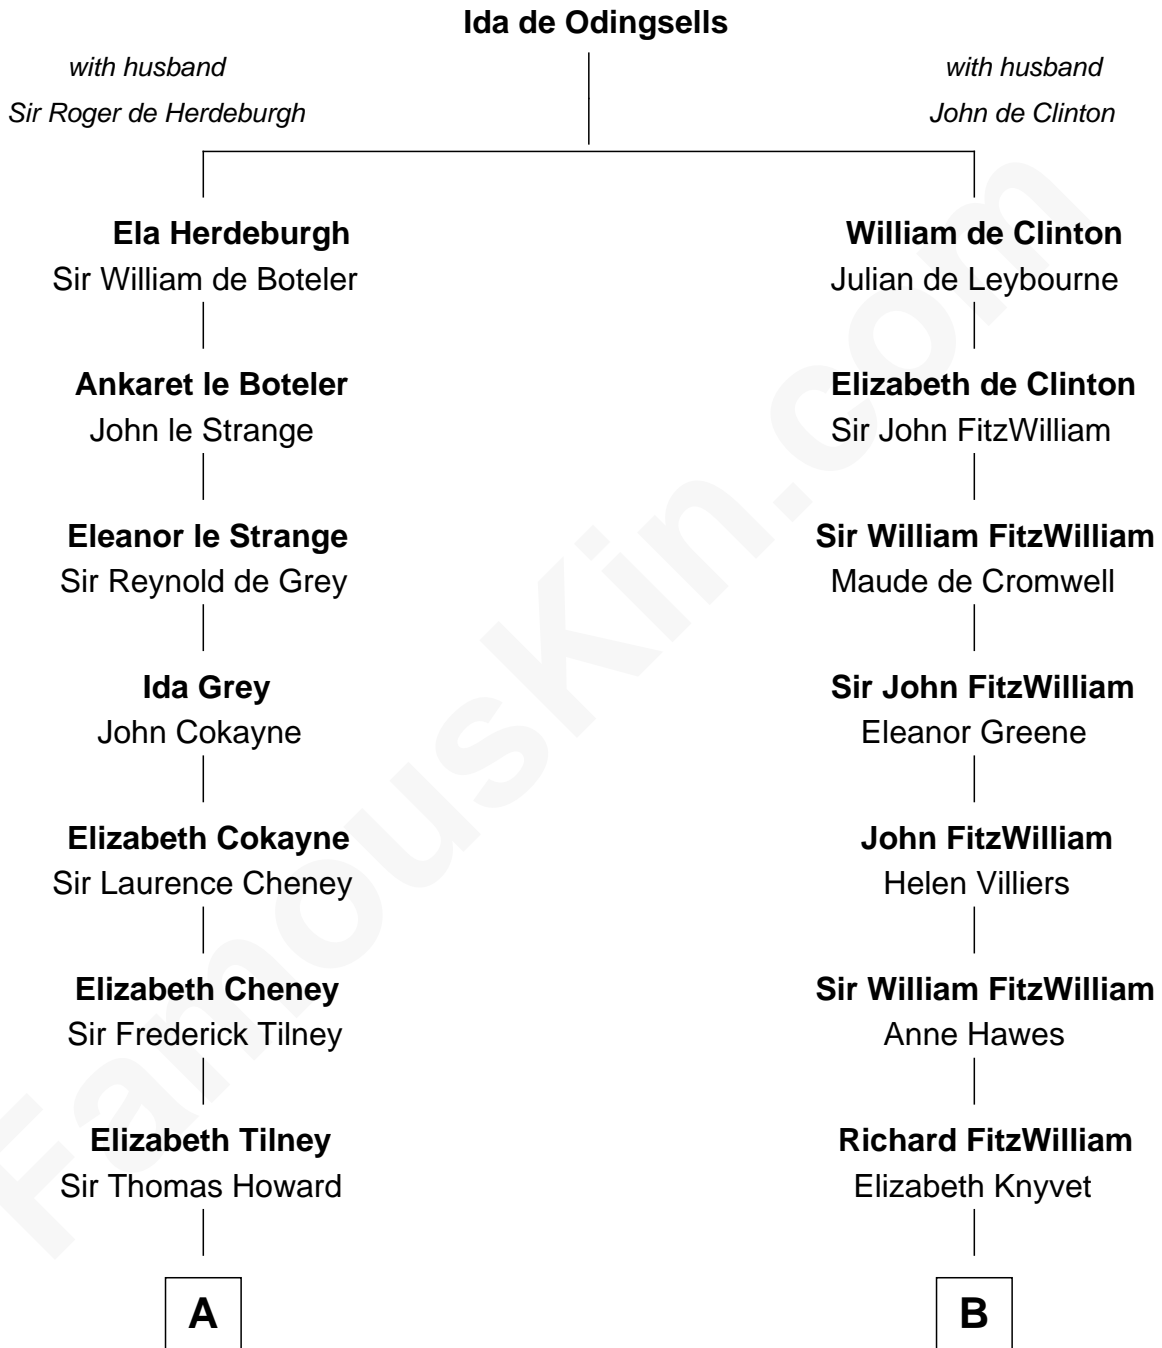

FamousKin.com Relationship Chart of

Anne Boleyn

2nd Wife of King Henry VIII

8th cousin 6 times removed of

Abigail (Smith) Adams

First Lady of President John Adams

A

Elizabeth Howard

Thomas Boleyn

Anne Boleyn

Wife of King Henry VIII

B

Margaret FitzWilliam

Brian Robertson

Ann Robertson

Charles Touteville