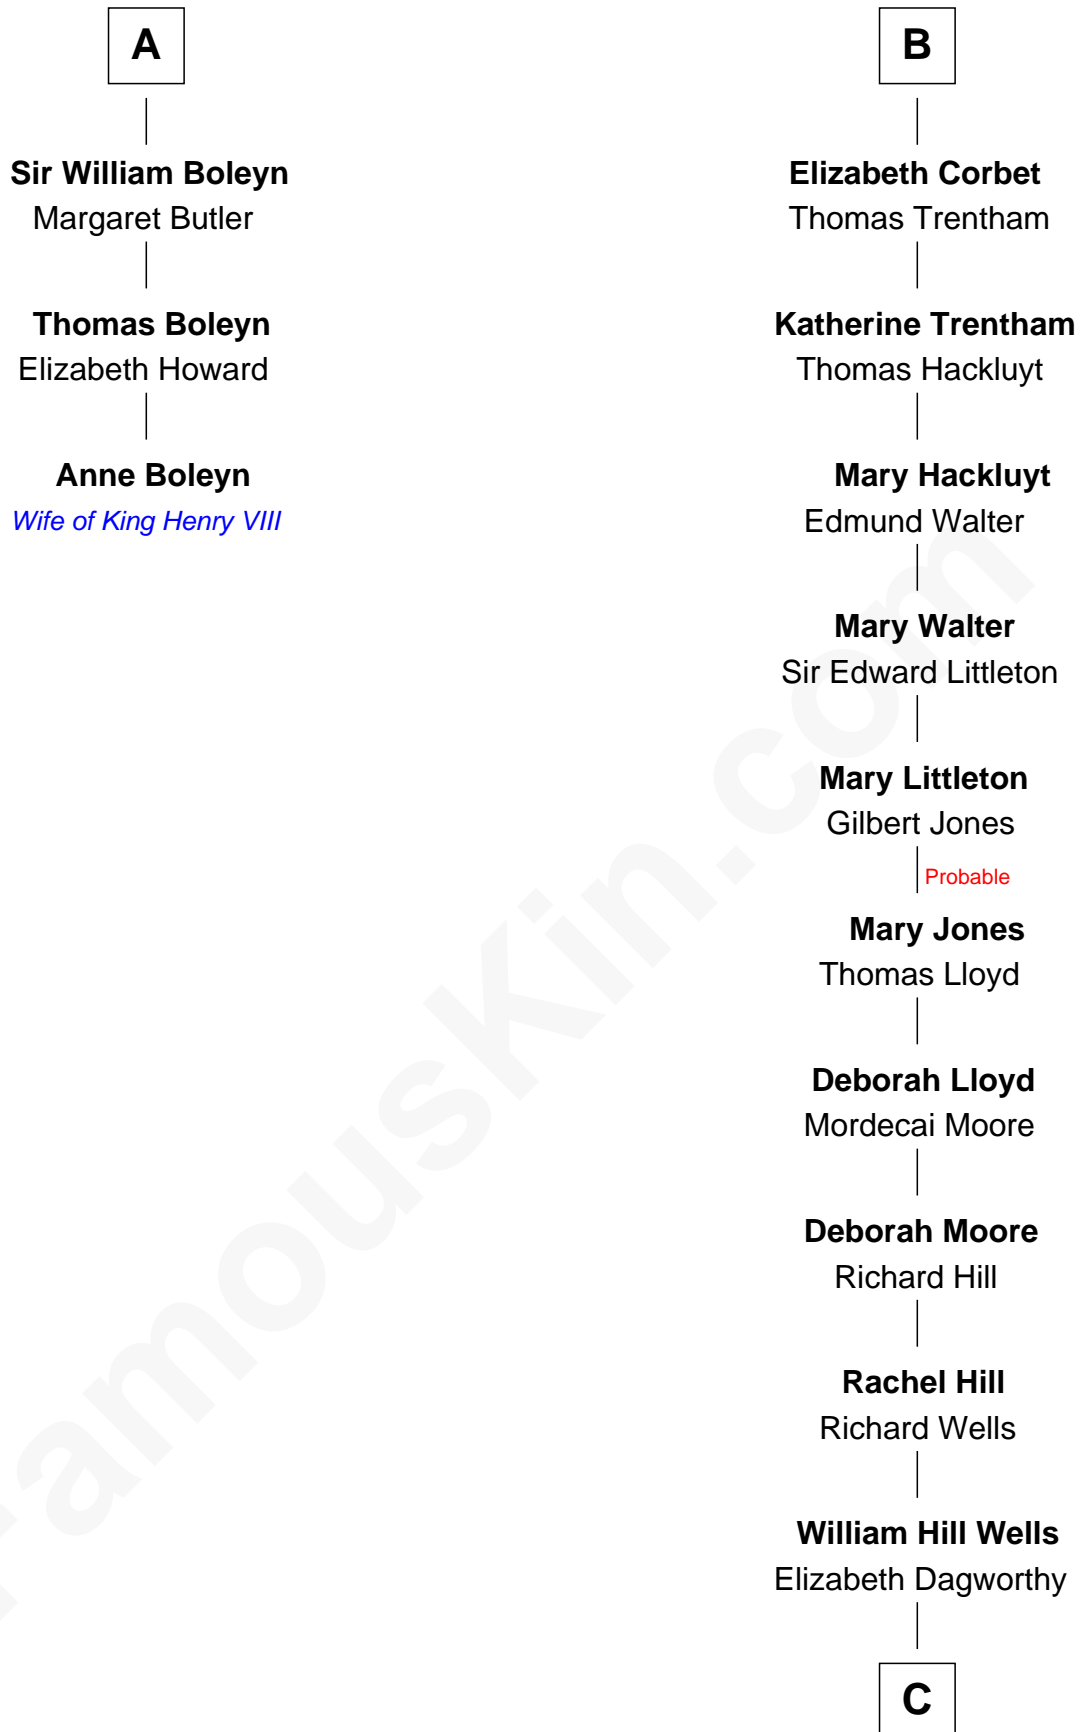

FamousKin.com Relationship Chart of

Anne Boleyn

2nd Wife of King Henry VIII

9th cousin 11 times removed of

Orson Welles

Radio, Stage, and Movie Actor

Sir Roger de Somery

Nichole d'Aubenev

C

Henry Hill Welles

Mary Putnam

Richard Jones Welles

Mary Blanche Head

Richard Head Welles

Beatrice Ives

Orson Welles