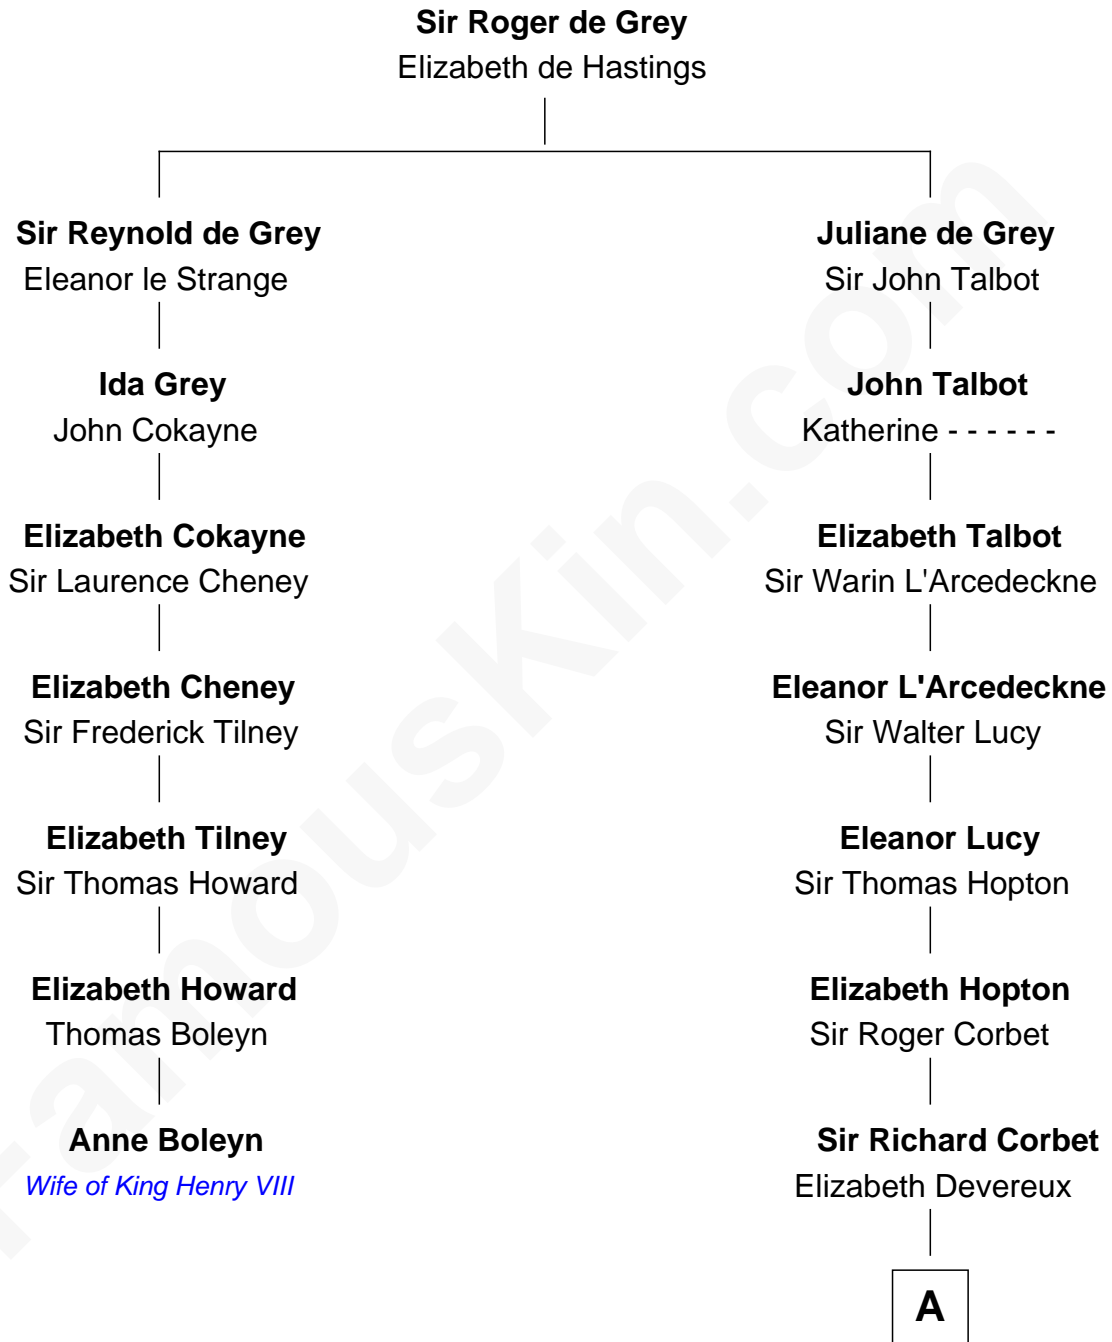

FamousKin.com Relationship Chart of

Anne Boleyn

2nd Wife of King Henry VIII

6th cousin 14 times removed of

Orson Welles

Radio, Stage, and Movie Actor

B

Henry Hill Welles