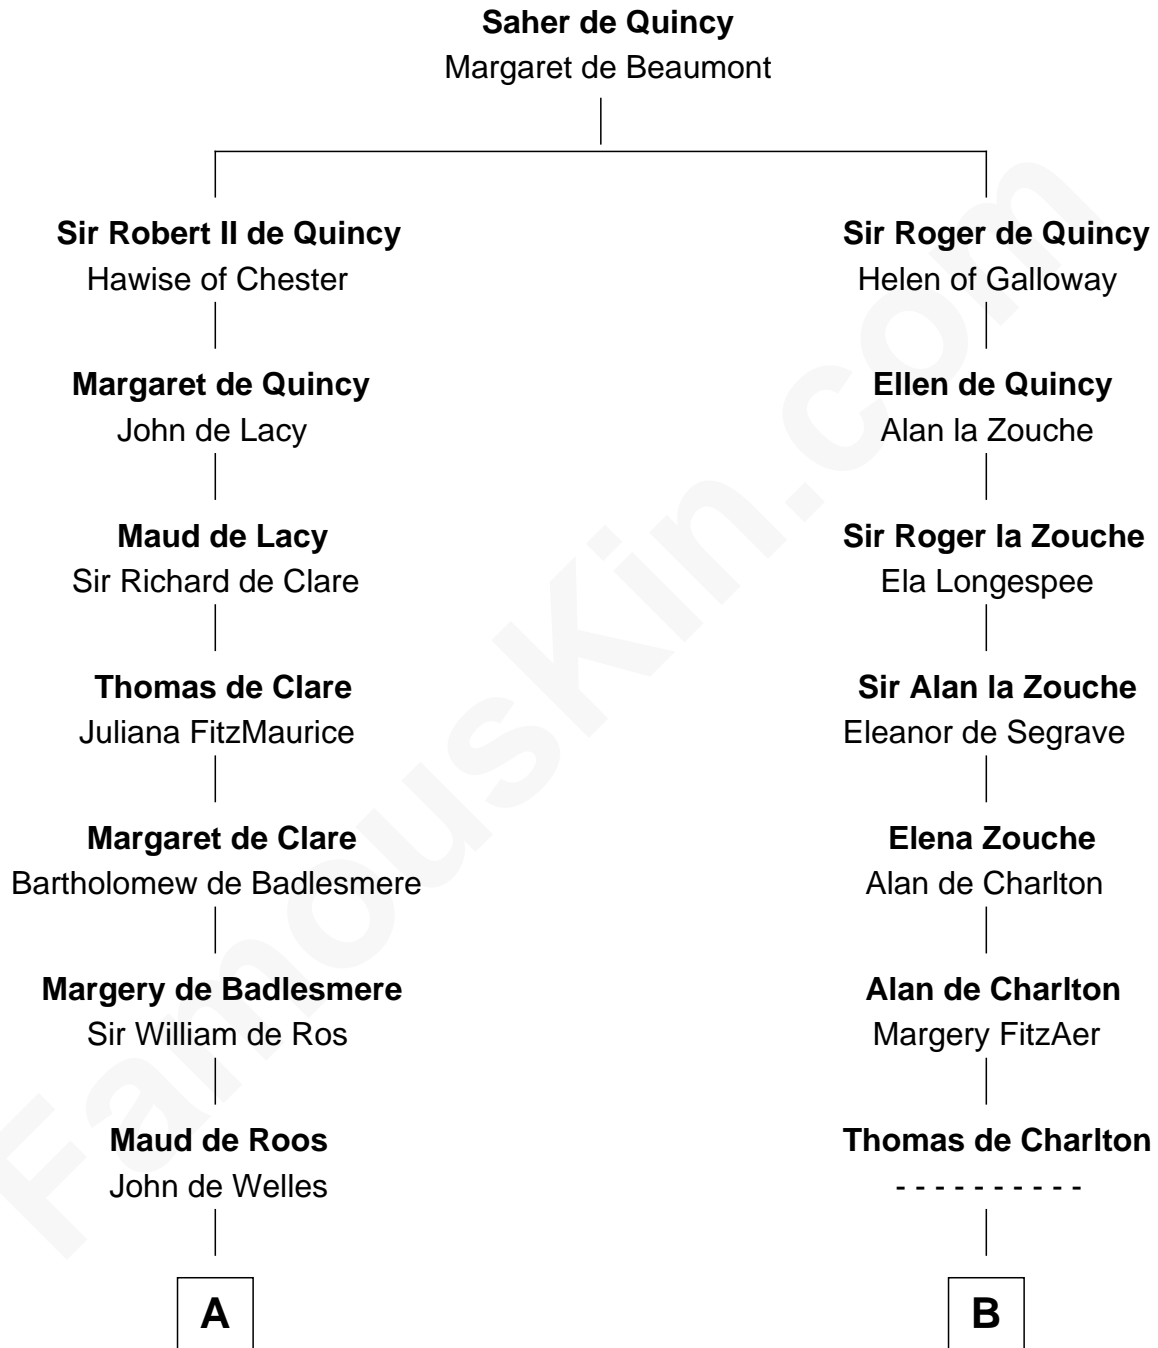

# FamousKin.com Relationship Chart of

**Anne Boleyn**

*2nd Wife of King Henry VIII*

12th cousin 7 times removed of

**John Hancock**

*Signer of the Declaration of Independence*

**C**

—  
**Elizabeth Clarke**

John Hancock

—  
**Rev. John Hancock**

Mary Hawke

—  
**John Hancock**

*Signer of Declaration of Independence*

FamousKin.com