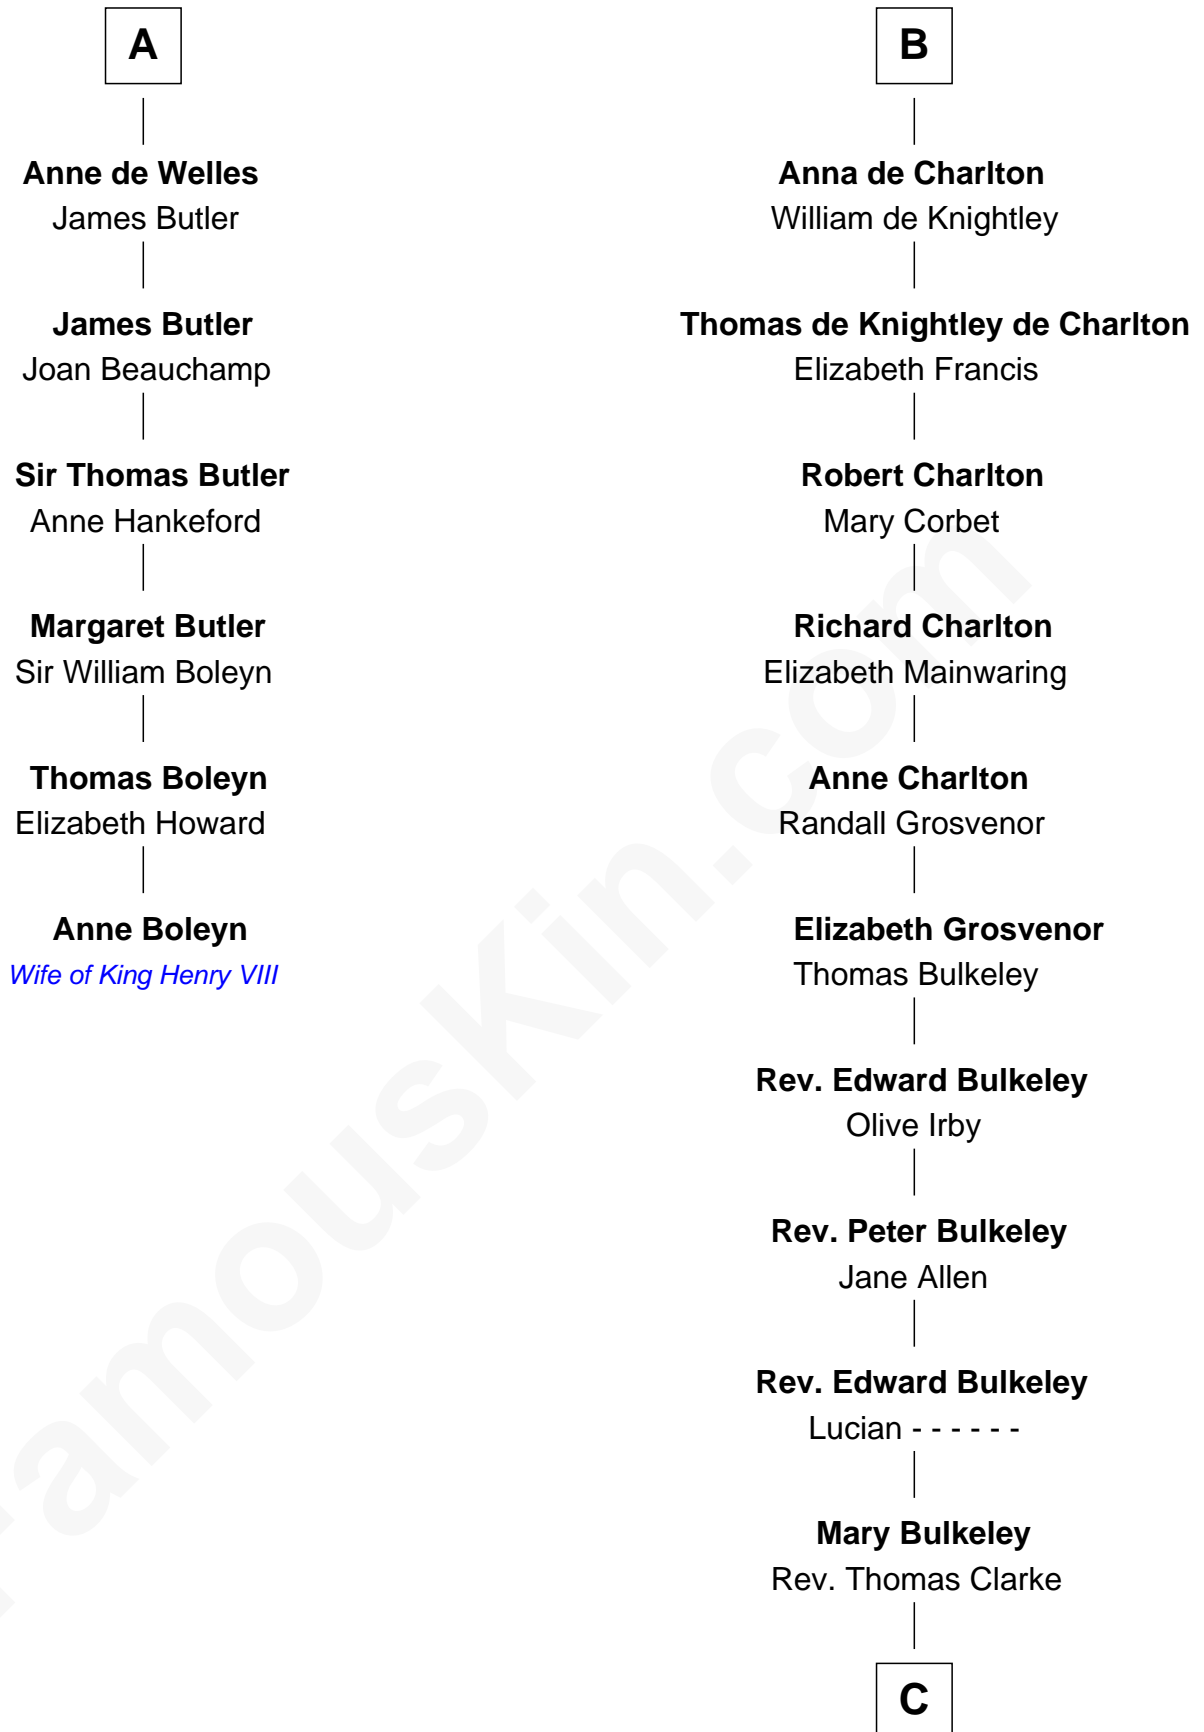

# FamousKin.com Relationship Chart of

**Anne Boleyn**

*2nd Wife of King Henry VIII*

12th cousin 7 times removed of

**John Hancock**

*Signer of the Declaration of Independence*

**C**

—  
**Elizabeth Clarke**

John Hancock

—  
**Rev. John Hancock**

Mary Hawke

—  
**John Hancock**

*Signer of Declaration of Independence*

FamousKin.com