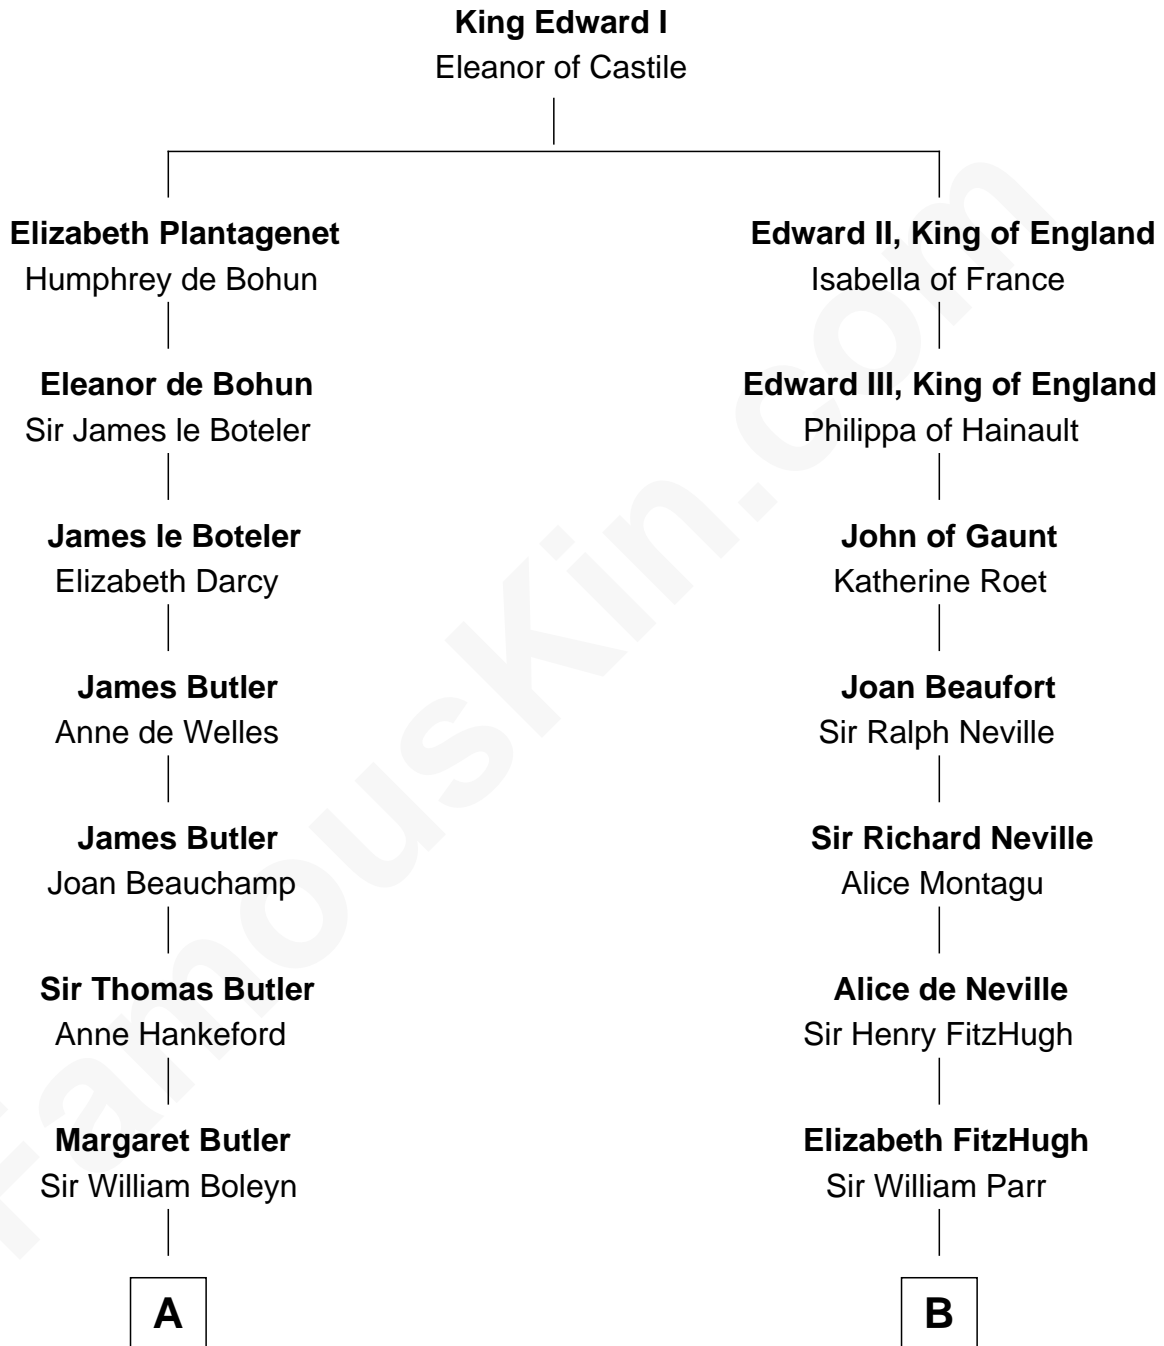

FamousKin.com Relationship Chart of

Anne Boleyn

2nd Wife of King Henry VIII

8th cousin of

Catherine Parr

6th Wife of King Henry VIII

A

Thomas Boleyn
Elizabeth Howard

Anne Boleyn
Wife of King Henry VIII

B

Sir Thomas Parr
Maud Green

Catherine Parr
6th Wife of King Henry VIII

FamousKin.com