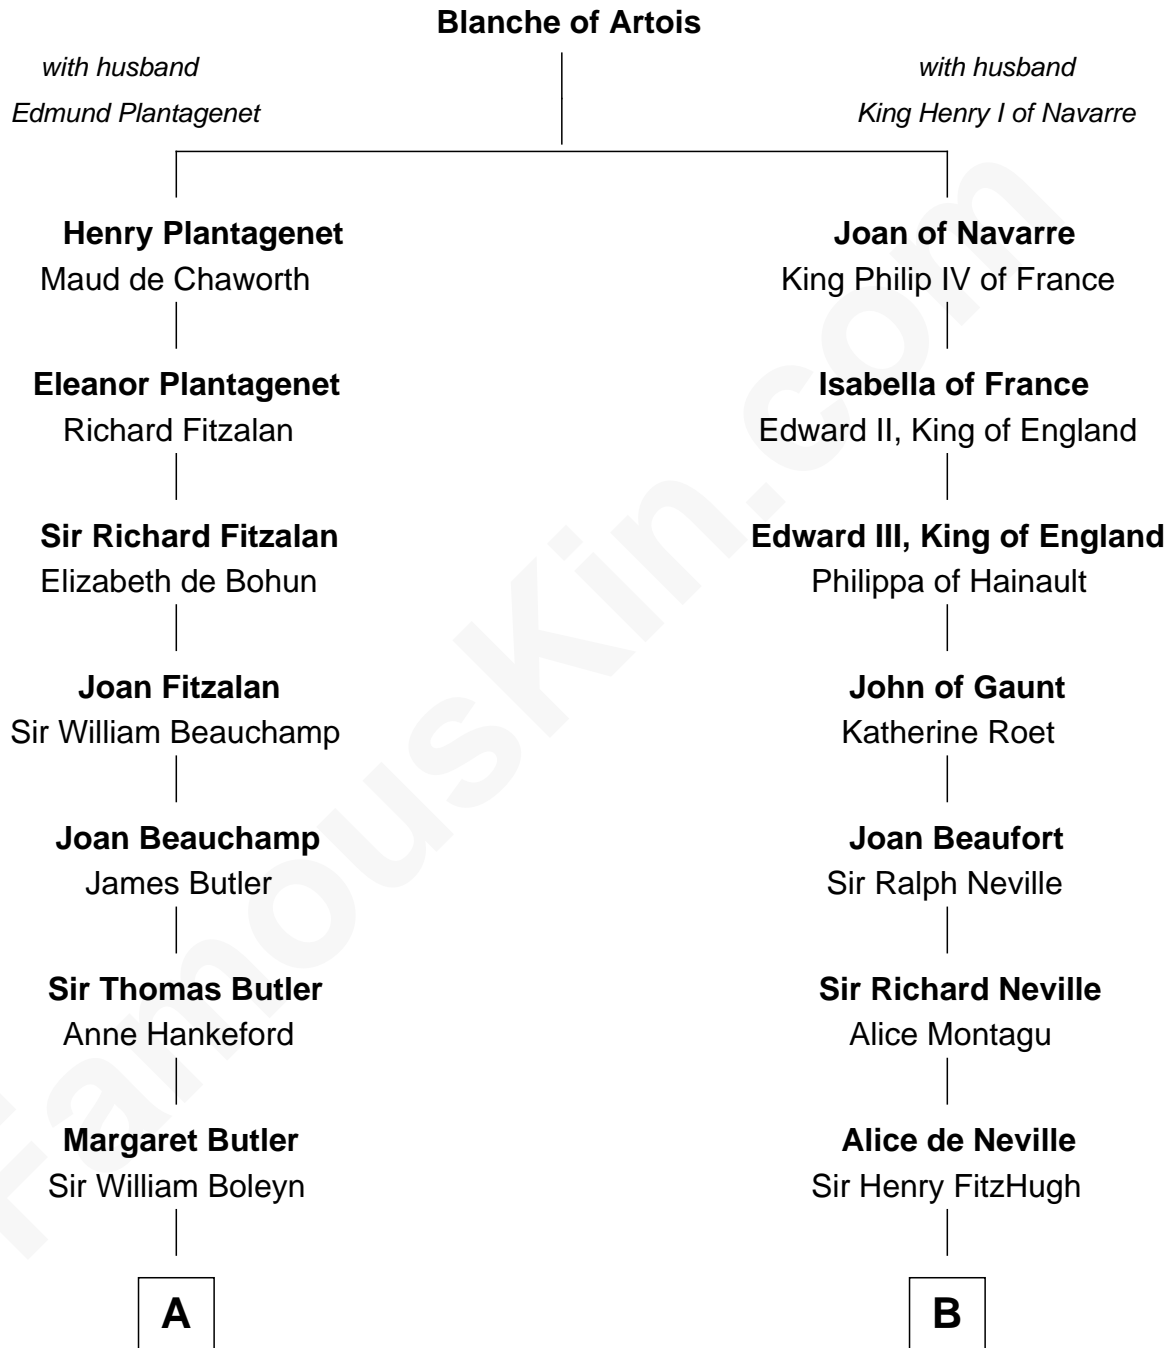

FamousKin.com Relationship Chart of

Anne Boleyn

2nd Wife of King Henry VIII

8th cousin 1 time removed of

Catherine Parr

6th Wife of King Henry VIII

A

Thomas Boleyn
Elizabeth Howard

Anne Boleyn
Wife of King Henry VIII

B

Elizabeth FitzHugh
Sir William Parr

Sir Thomas Parr
Maud Green

Catherine Parr
6th Wife of King Henry VIII

FamousKin.com