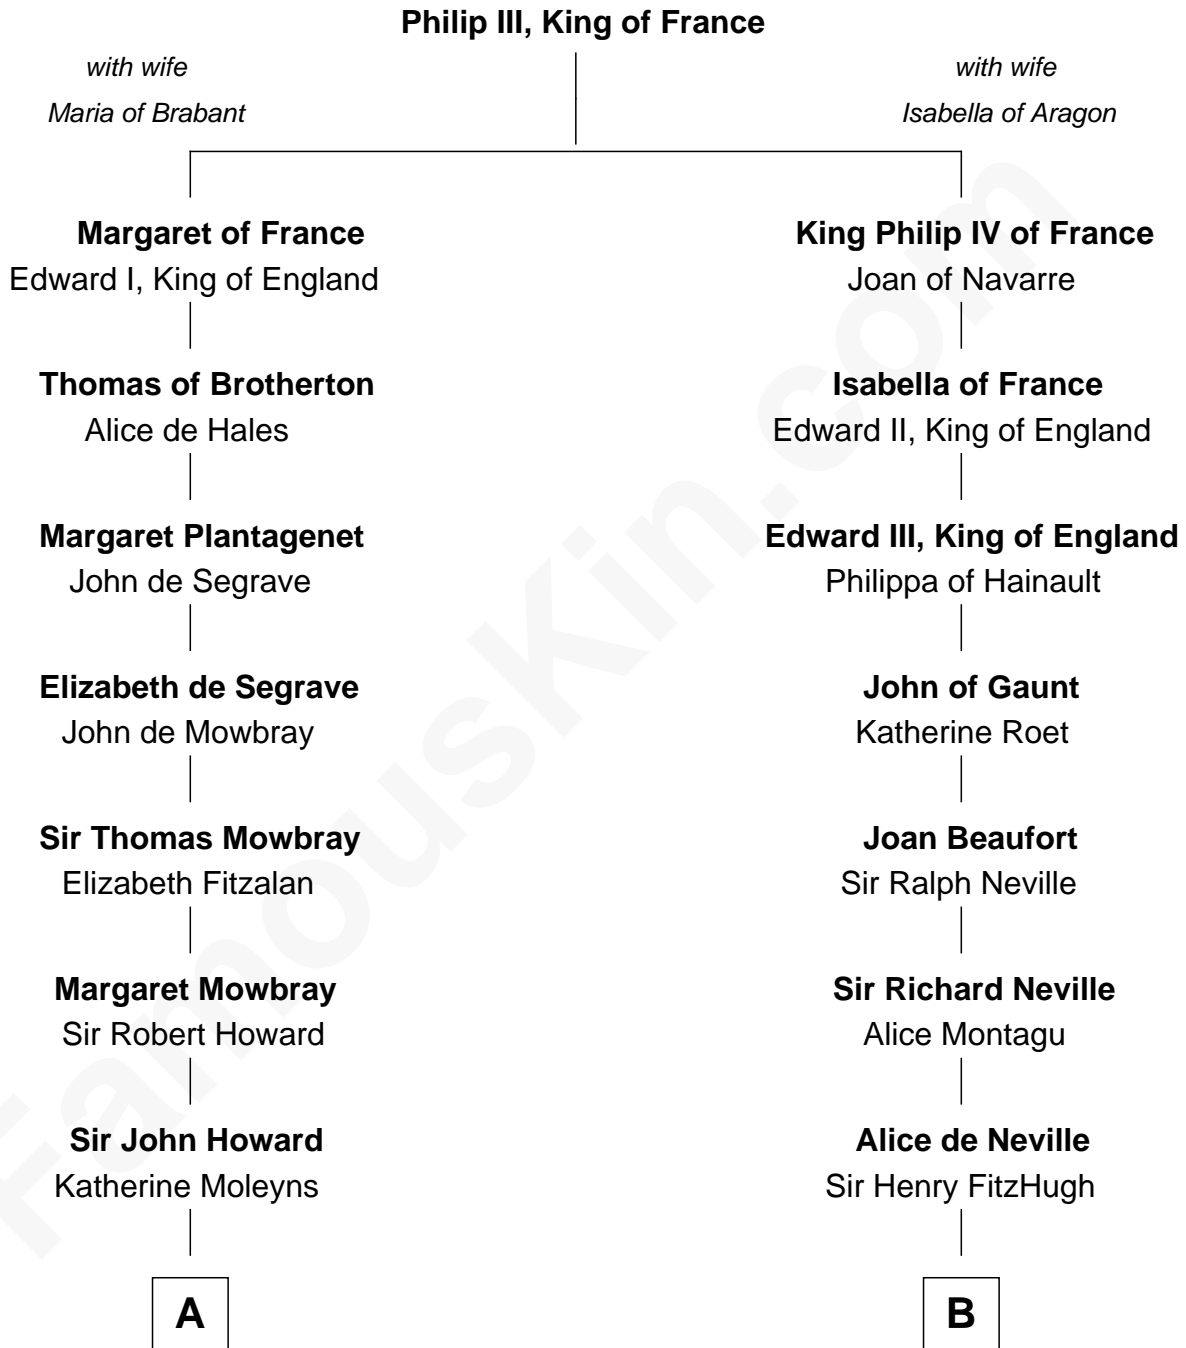

# FamousKin.com Relationship Chart of

**Anne Boleyn**

*2nd Wife of King Henry VIII*

9th cousin of

**Catherine Parr**

*6th Wife of King Henry VIII*

FamousKin.com