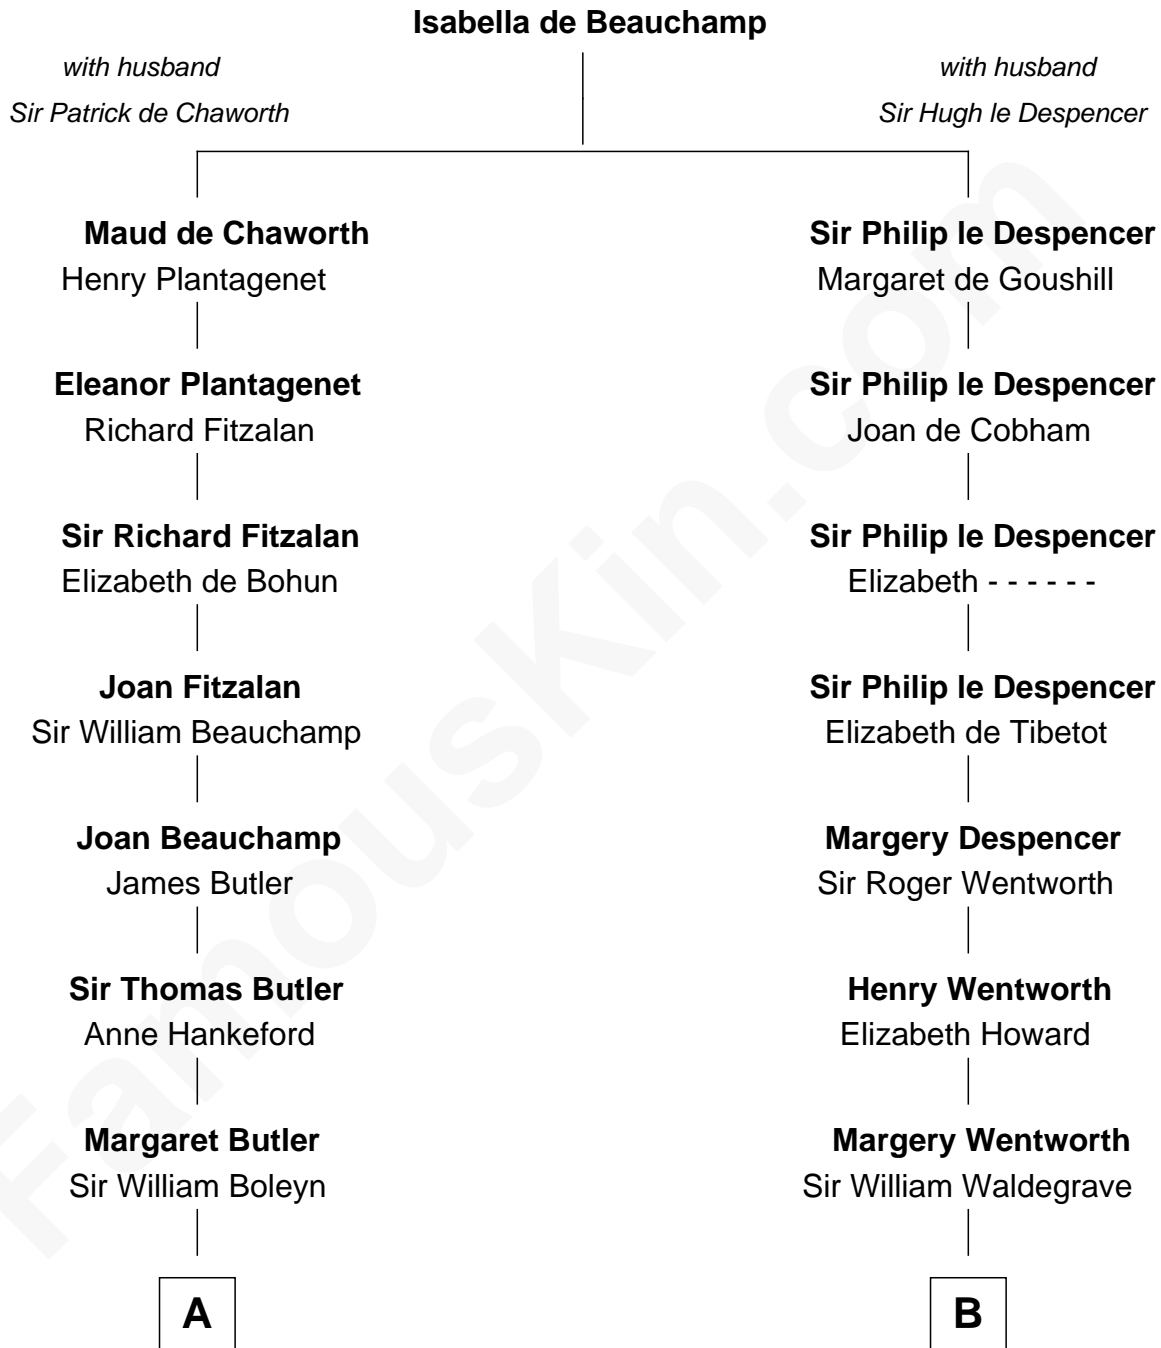

FamousKin.com Relationship Chart of

Anne Boleyn

2nd Wife of King Henry VIII

8th cousin 13 times removed of

Jake Gyllenhaal

Movie Actor

C

Anders Leonard Gyllenhaal

Selma Amanda Nelson

Leonard Ephraim Gyllenhaal

Philo Pendleton

Hugh Anders Gyllenhaal

Virginia Lowrie Childs

Stephen Roark Gyllenhaal

Naomi Achs

Jake Gyllenhaal