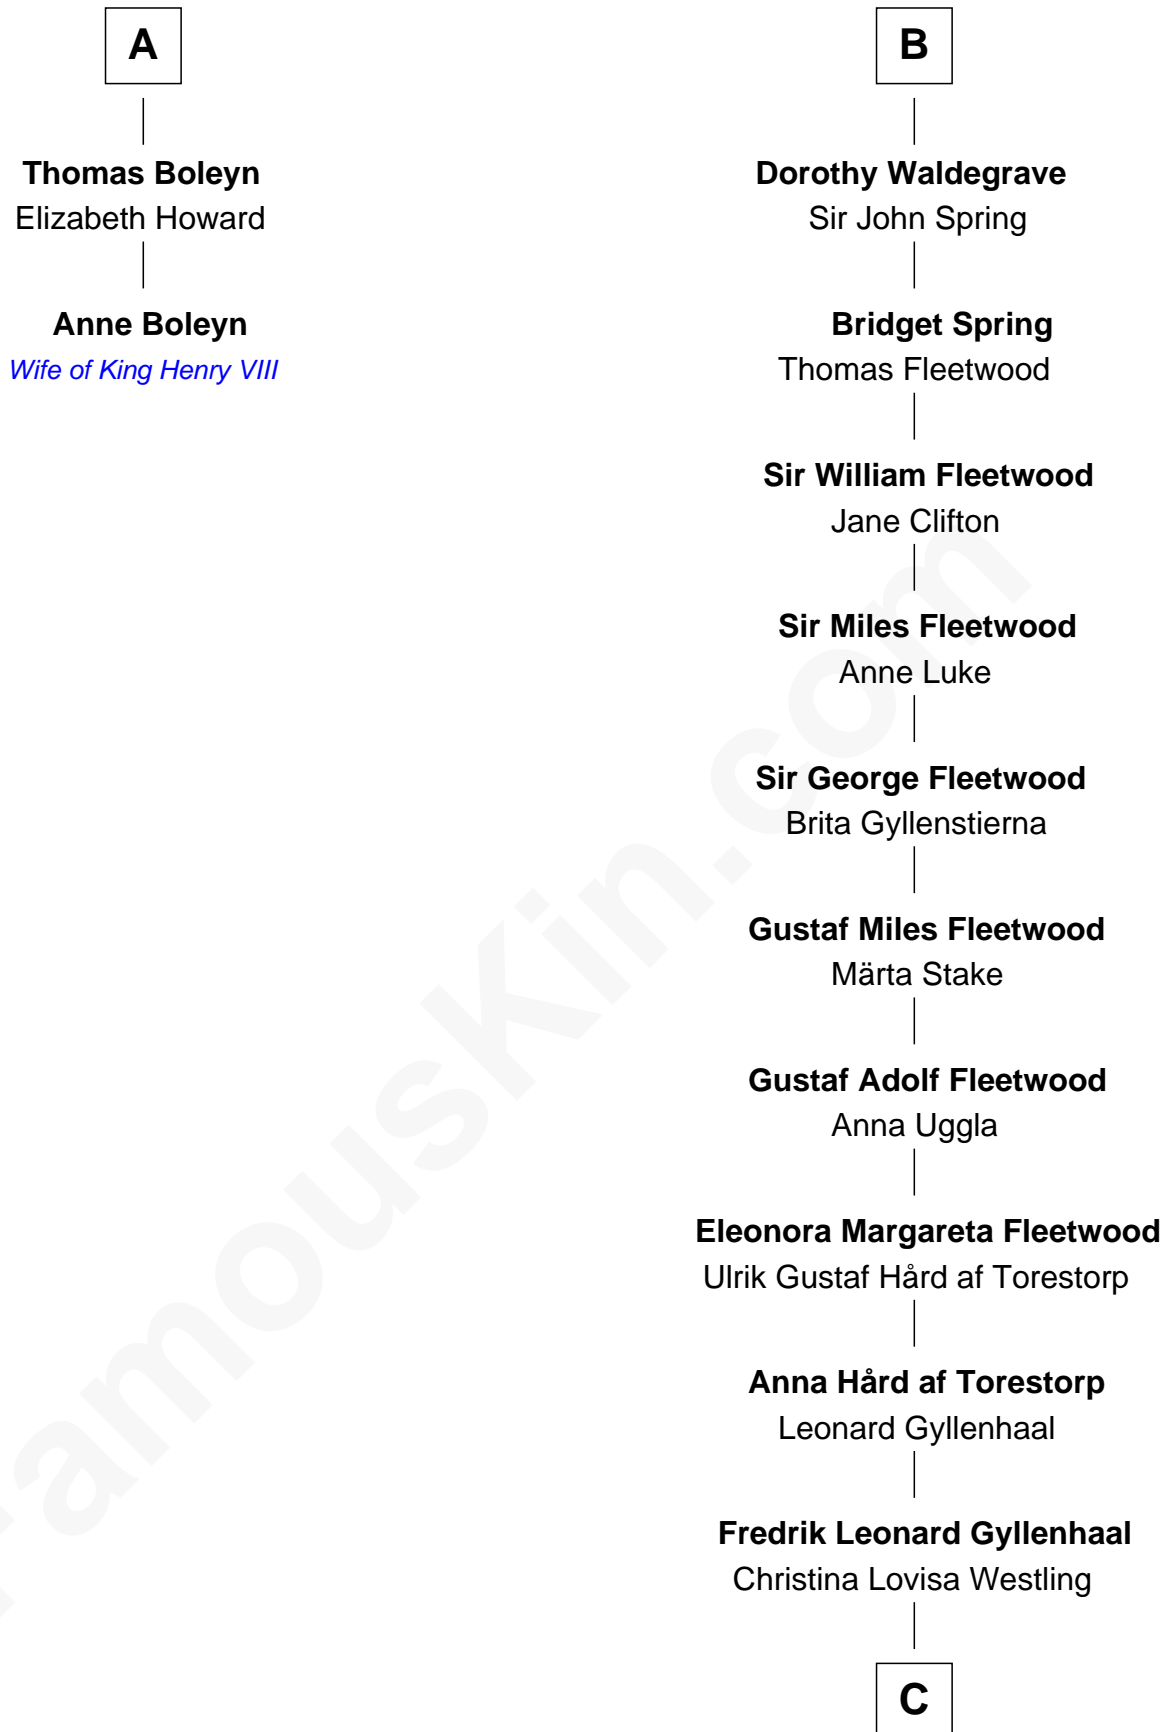

FamousKin.com Relationship Chart of

Anne Boleyn

2nd Wife of King Henry VIII

8th cousin 13 times removed of

Jake Gyllenhaal

Movie Actor

C

Anders Leonard Gyllenhaal

Selma Amanda Nelson

Leonard Ephraim Gyllenhaal

Philo Pendleton

Hugh Anders Gyllenhaal

Virginia Lowrie Childs

Stephen Roark Gyllenhaal

Naomi Achs

Jake Gyllenhaal