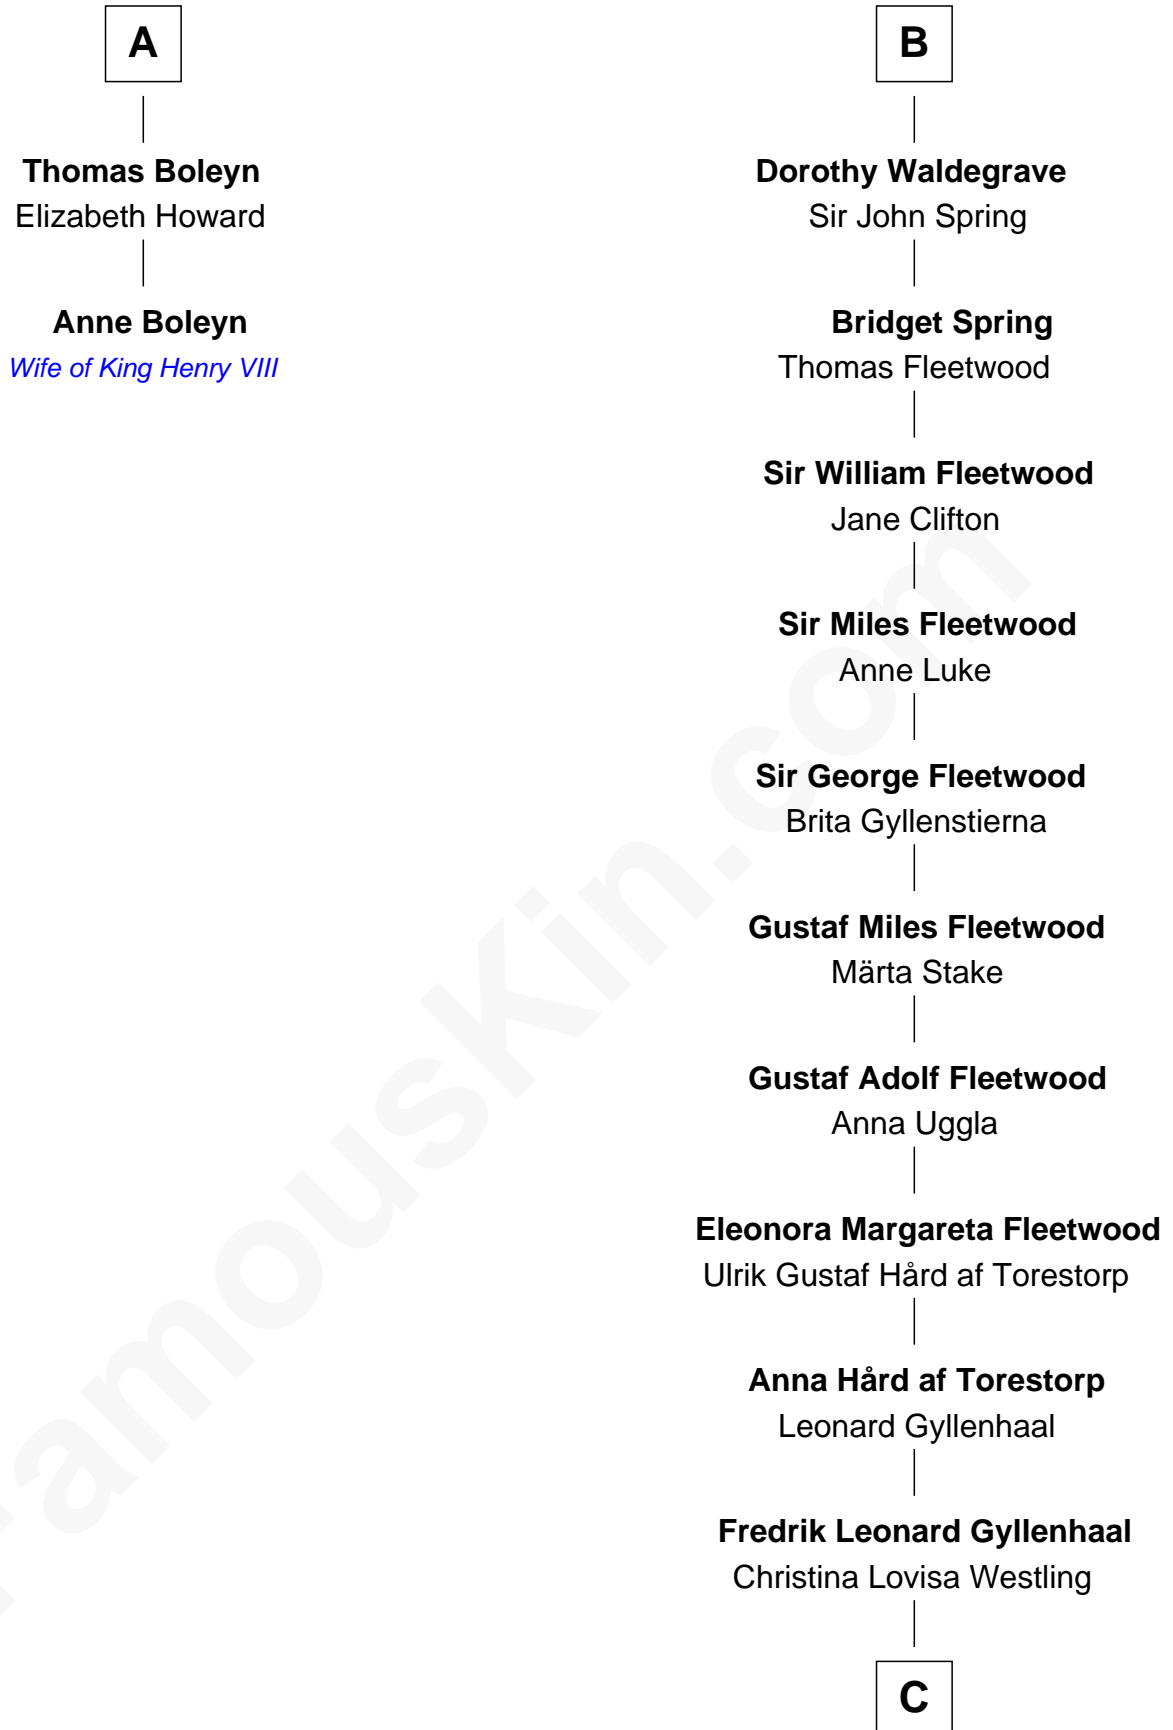

FamousKin.com Relationship Chart of

Anne Boleyn

2nd Wife of King Henry VIII

8th cousin 13 times removed of

Maggie Gyllenhaal

Movie Actress

Isabella de Beauchamp

with husband
Sir Patrick de Chaworth

Elizabeth de Tibetot

Joan Beauchamp

James Butler

Margery Despencer

Sir Roger Wentworth

Sir Thomas Butler

Anne Hankeford

Henry Wentworth

Elizabeth Howard

Margaret Butler

Sir William Boleyn

Margery Wentworth

Sir William Waldegrave

A

B

C

Anders Leonard Gyllenhaal

Selma Amanda Nelson

Leonard Ephraim Gyllenhaal

Philo Pendleton

Hugh Anders Gyllenhaal

Virginia Lowrie Childs

Stephen Roark Gyllenhaal

Naomi Achs