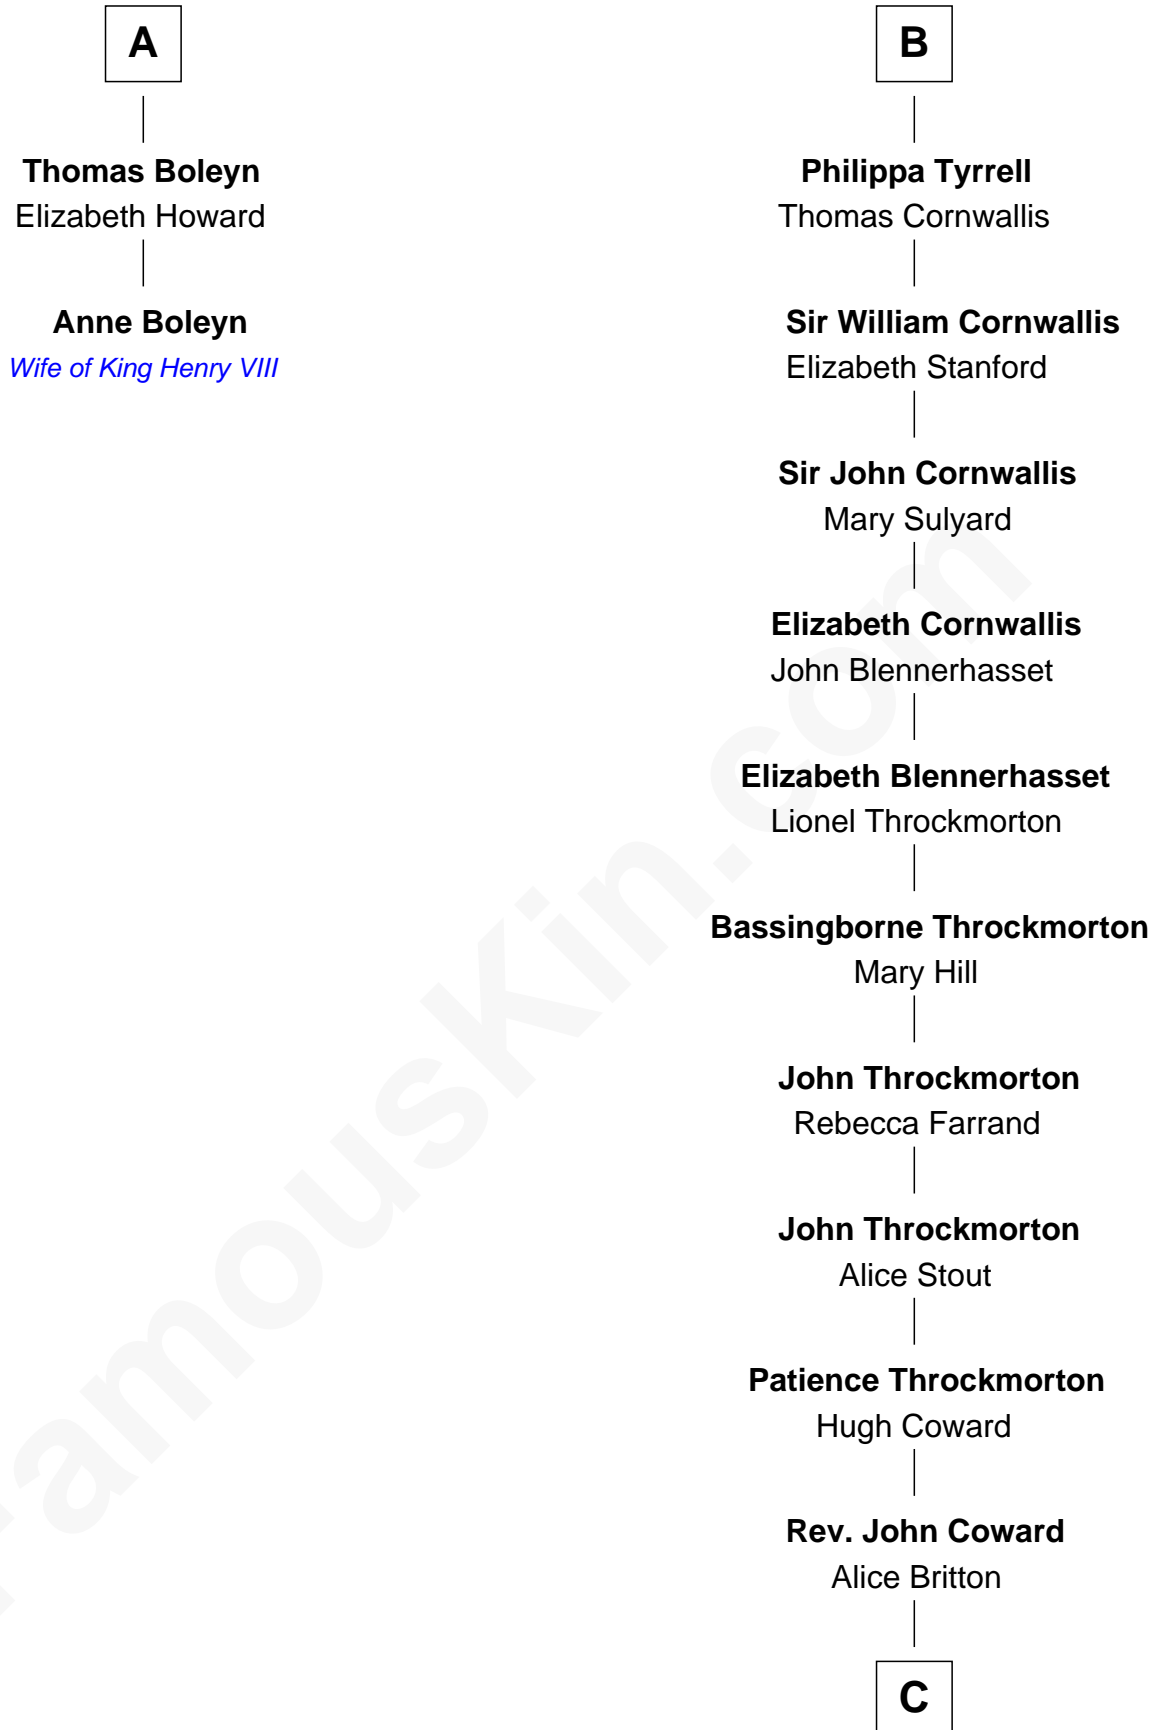

FamousKin.com Relationship Chart of

Anne Boleyn

2nd Wife of King Henry VIII

8th cousin 12 times removed of

General James Longstreet

Confederate Army - U.S. Civil War

C

Deliverance Coward

James FitzRandolph

Hannah FitzRandolph

William Longstreet

James Longstreet

Mary Anna Dent

General James Longstreet

Confederate Army - U.S. Civil War

FamousKin.com