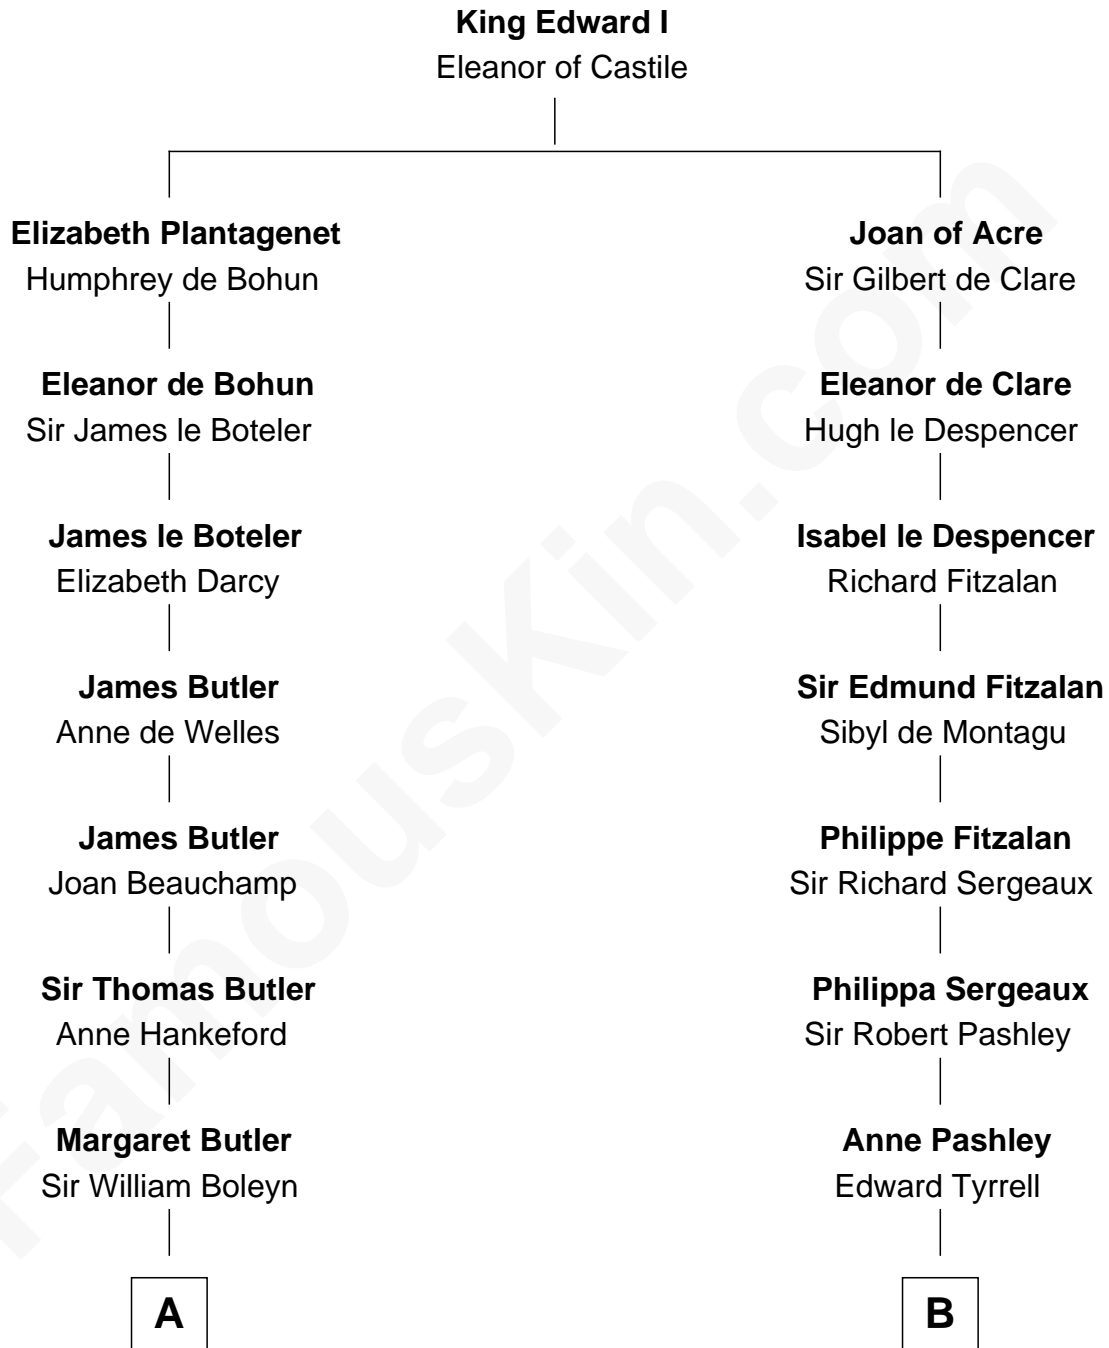

FamousKin.com Relationship Chart of

Anne Boleyn

2nd Wife of King Henry VIII

8th cousin 12 times removed of

General James Longstreet

Confederate Army - U.S. Civil War

C

Deliverance Coward

James FitzRandolph

Hannah FitzRandolph

William Longstreet

James Longstreet

Mary Anna Dent

General James Longstreet

Confederate Army - U.S. Civil War

FamousKin.com