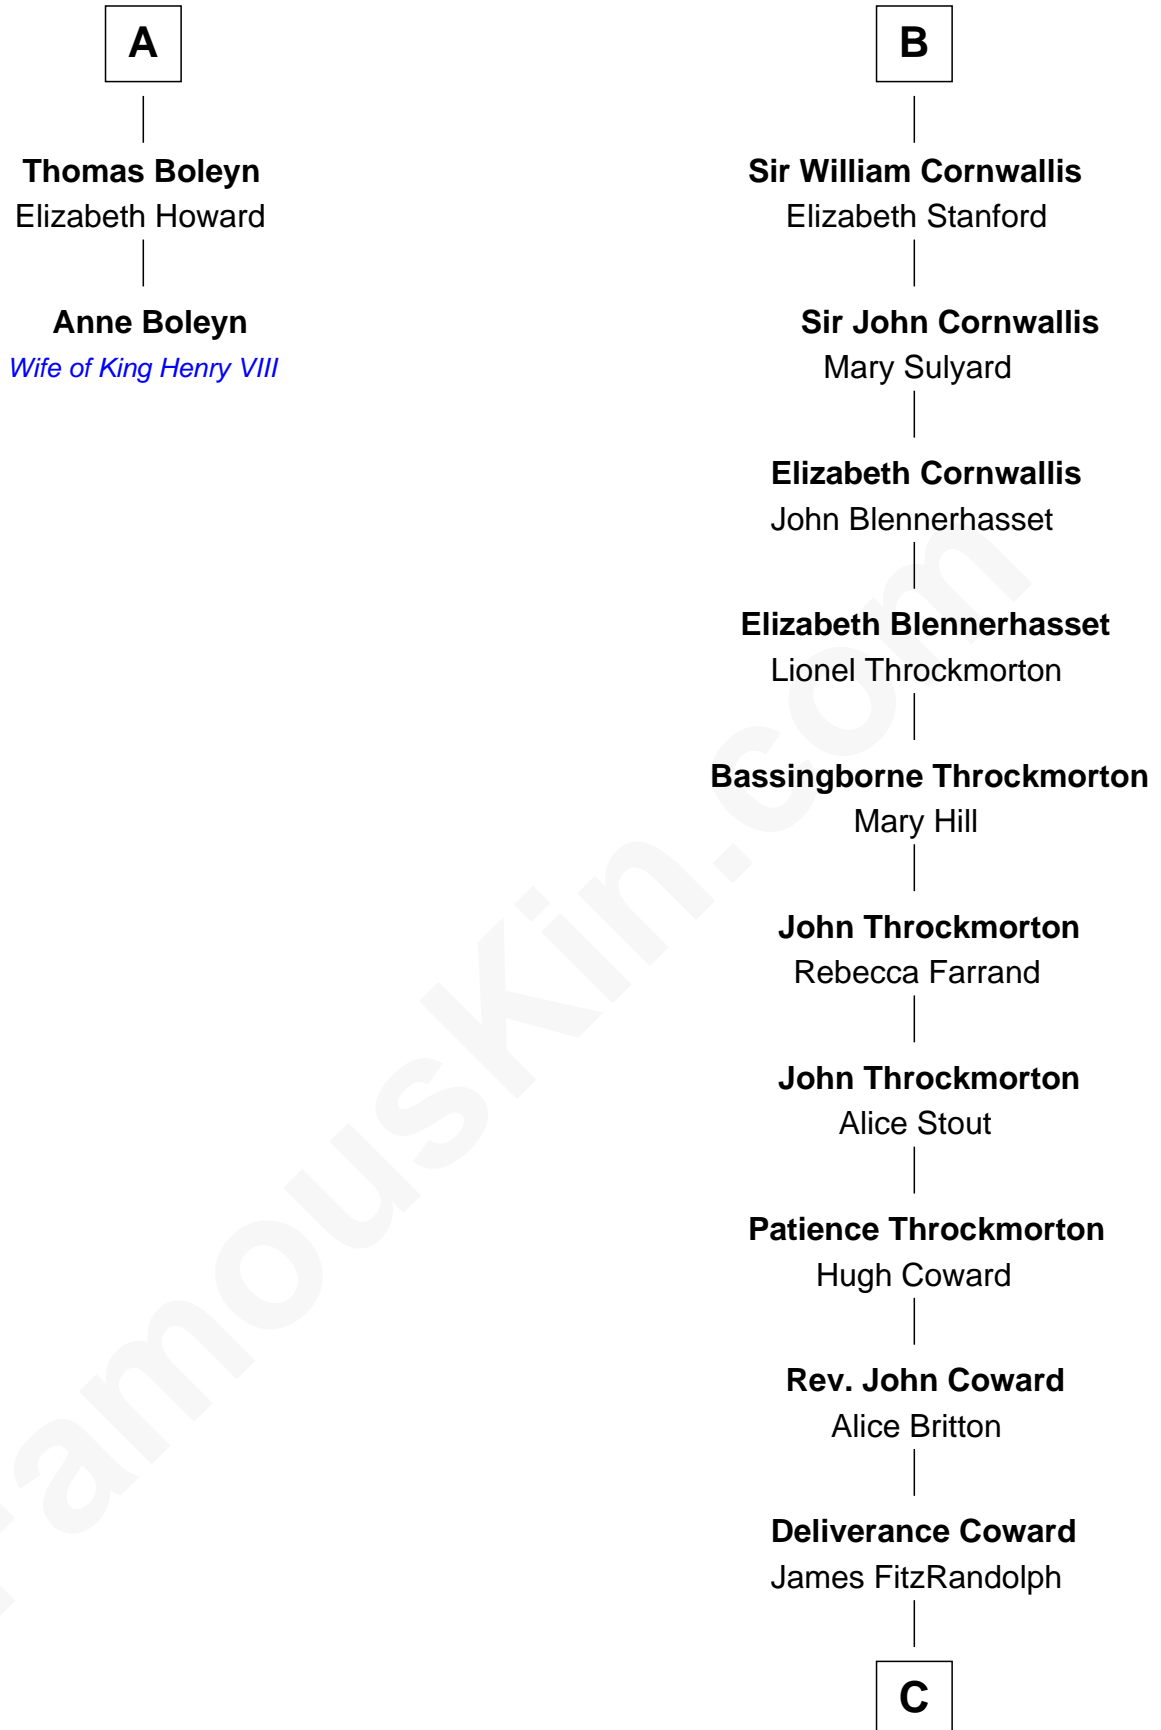

FamousKin.com

Relationship Chart of

Anne Boleyn

2nd Wife of King Henry VIII

8th cousin 11 times removed of

General James Longstreet
Confederate Army - U.S. Civil War

C

Hannah FitzRandolph

William Longstreet

James Longstreet

Mary Anna Dent

General James Longstreet

Confederate Army - U.S. Civil War

FamousKin.com