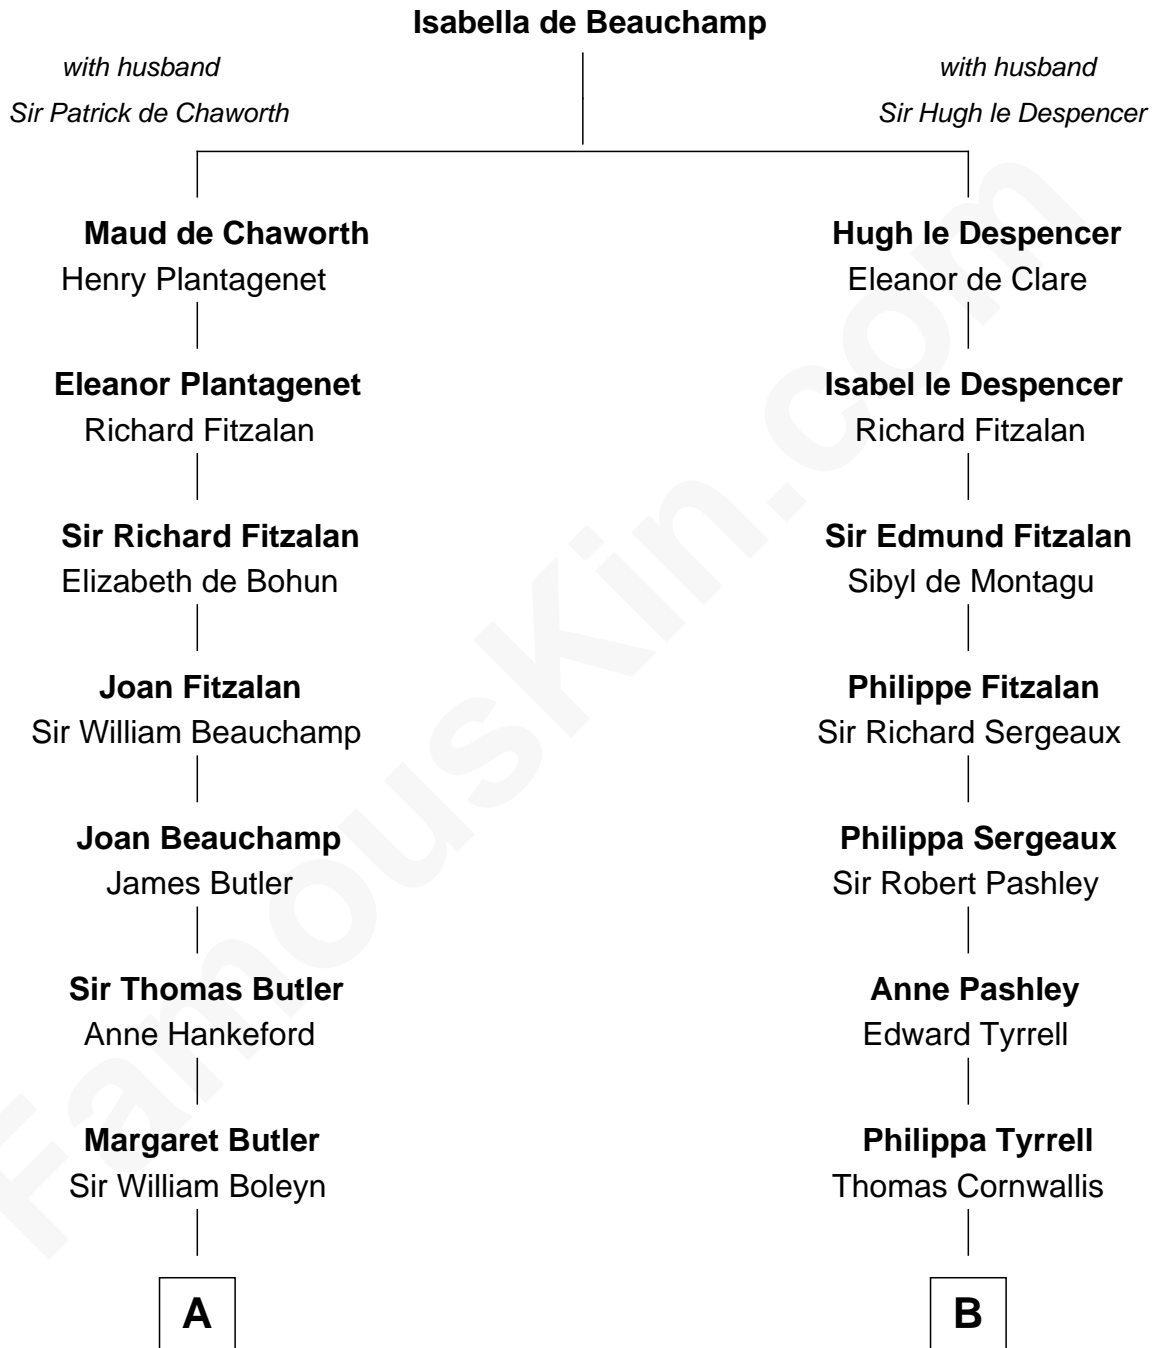

FamousKin.com

Relationship Chart of

Anne Boleyn

2nd Wife of King Henry VIII

8th cousin 11 times removed of

General James Longstreet
Confederate Army - U.S. Civil War

C

Hannah FitzRandolph

William Longstreet

James Longstreet

Mary Anna Dent

General James Longstreet

Confederate Army - U.S. Civil War

FamousKin.com