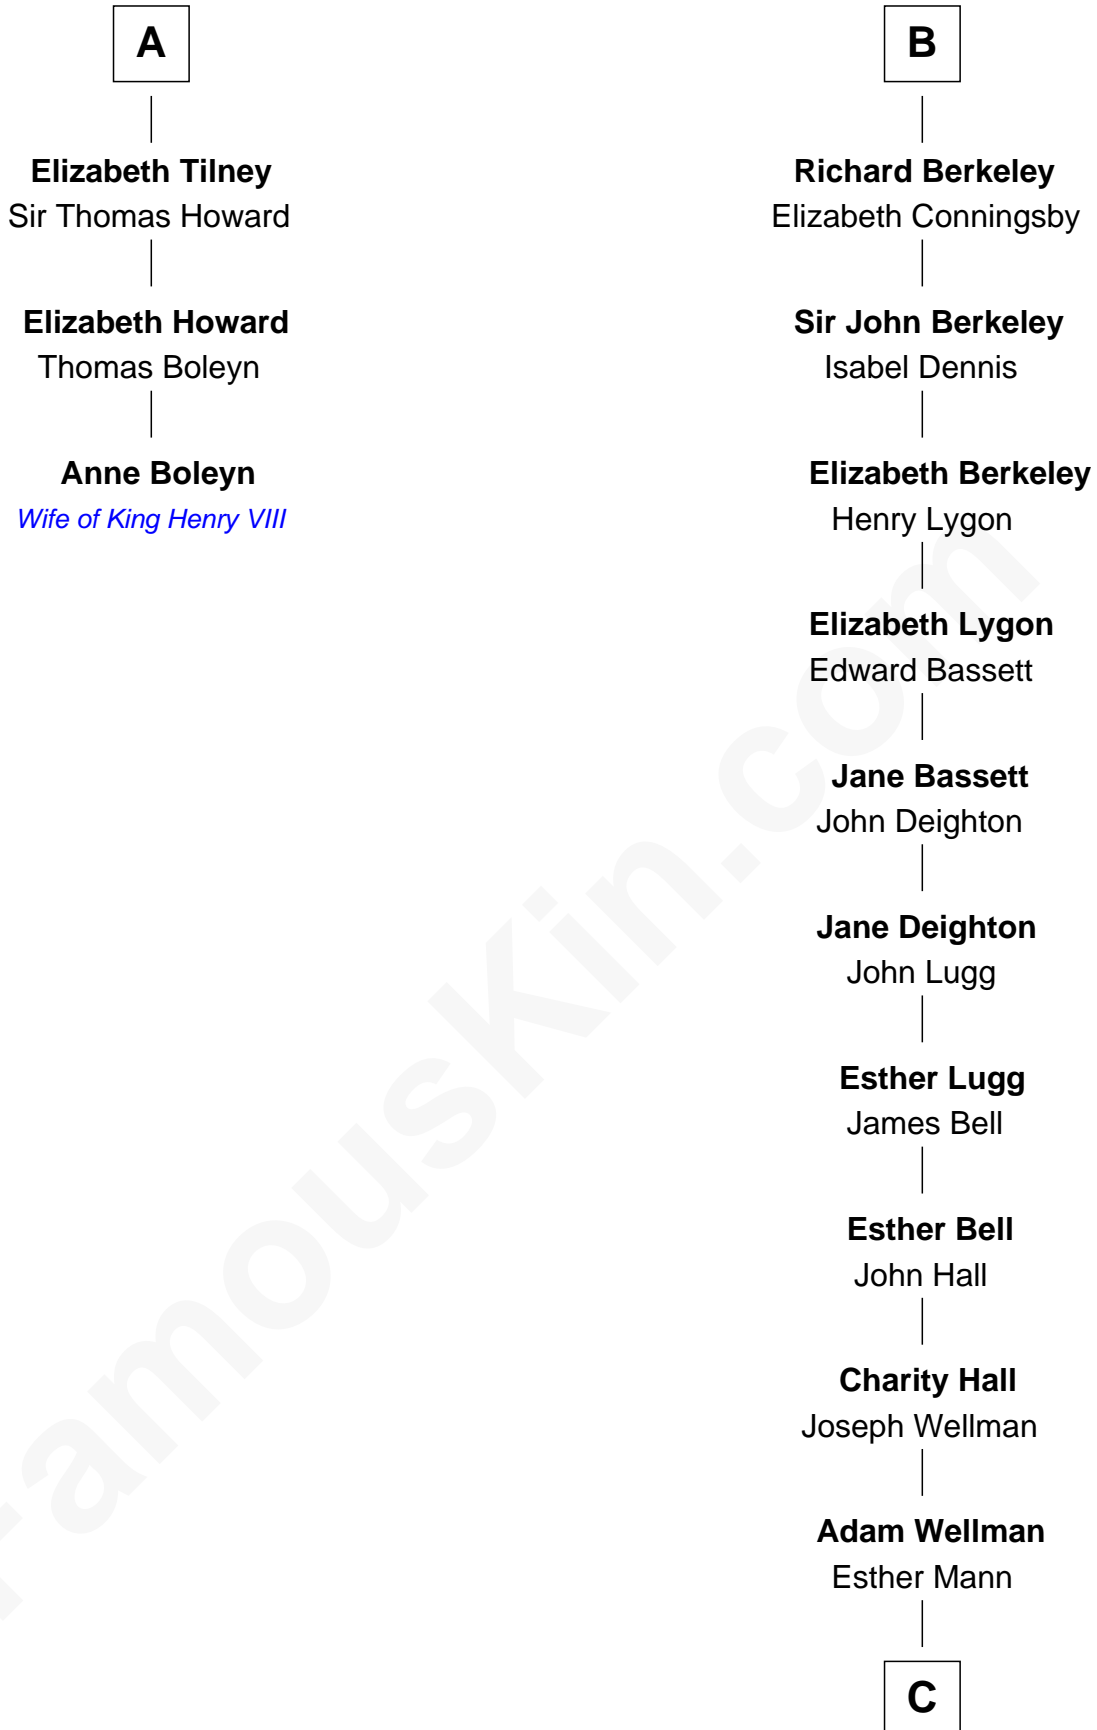

# FamousKin.com Relationship Chart of

**Anne Boleyn**

*2nd Wife of King Henry VIII*

9th cousin 11 times removed of

**Jack London**

*Author of "The Call of the Wild"*

**Sir William de Cantilupe**

Eve de Braiose

**C**

—  
**Joel Wellman**

Betsey Baker  
—

—  
**Marshall Daniel Wellman**

Eleanor Garrett Jones  
—

—  
**Flora Wellman**

William Henry Chaney  
—

—  
**Jack London**