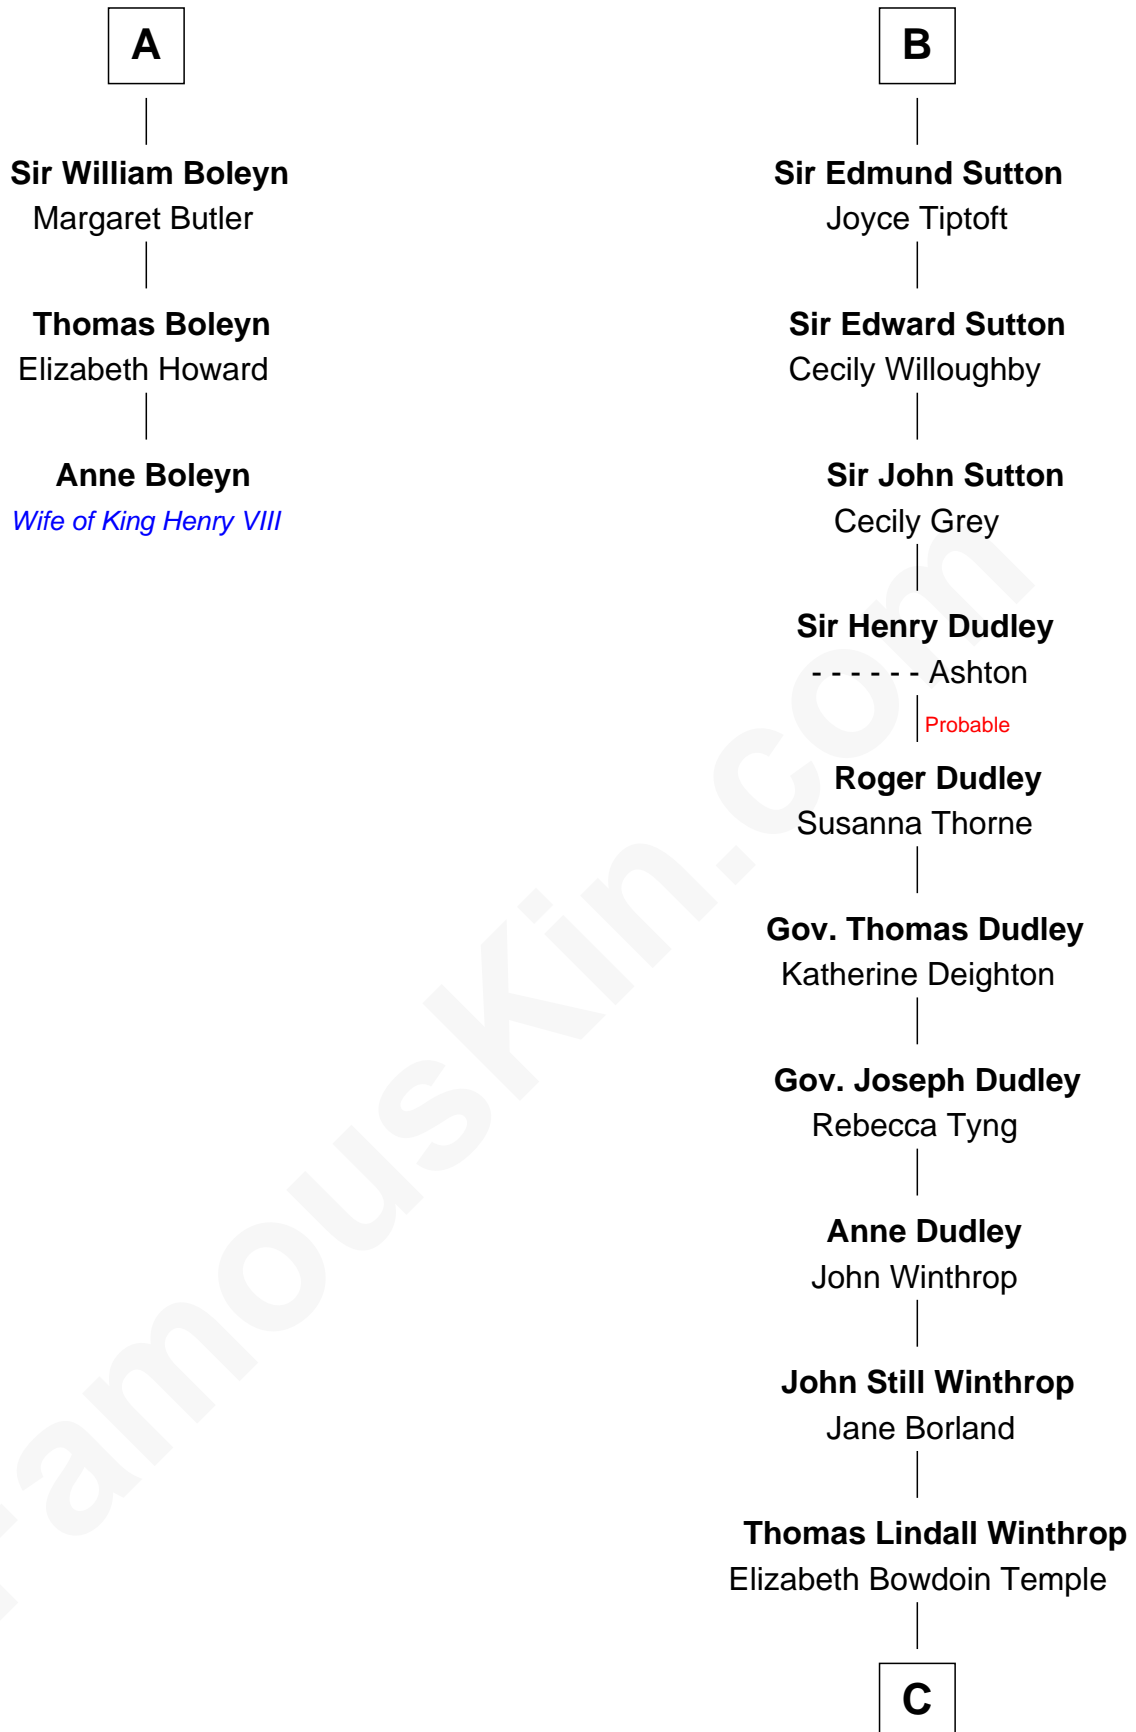

FamousKin.com Relationship Chart of

Anne Boleyn

2nd Wife of King Henry VIII

9th cousin 12 times removed of

John Kerry

68th U.S. Secretary of State

Sir Roger de Somery

C

Robert Charles Winthrop
Elizabeth Cabot Blanchard

Robert Charles Winthrop
Elizabeth Mason

Margaret Tyndal Winthrop
James Grant Forbes

Rosemary Isabel Forbes
Richard John Kerry

John Kerry

68th U.S. Secretary of State