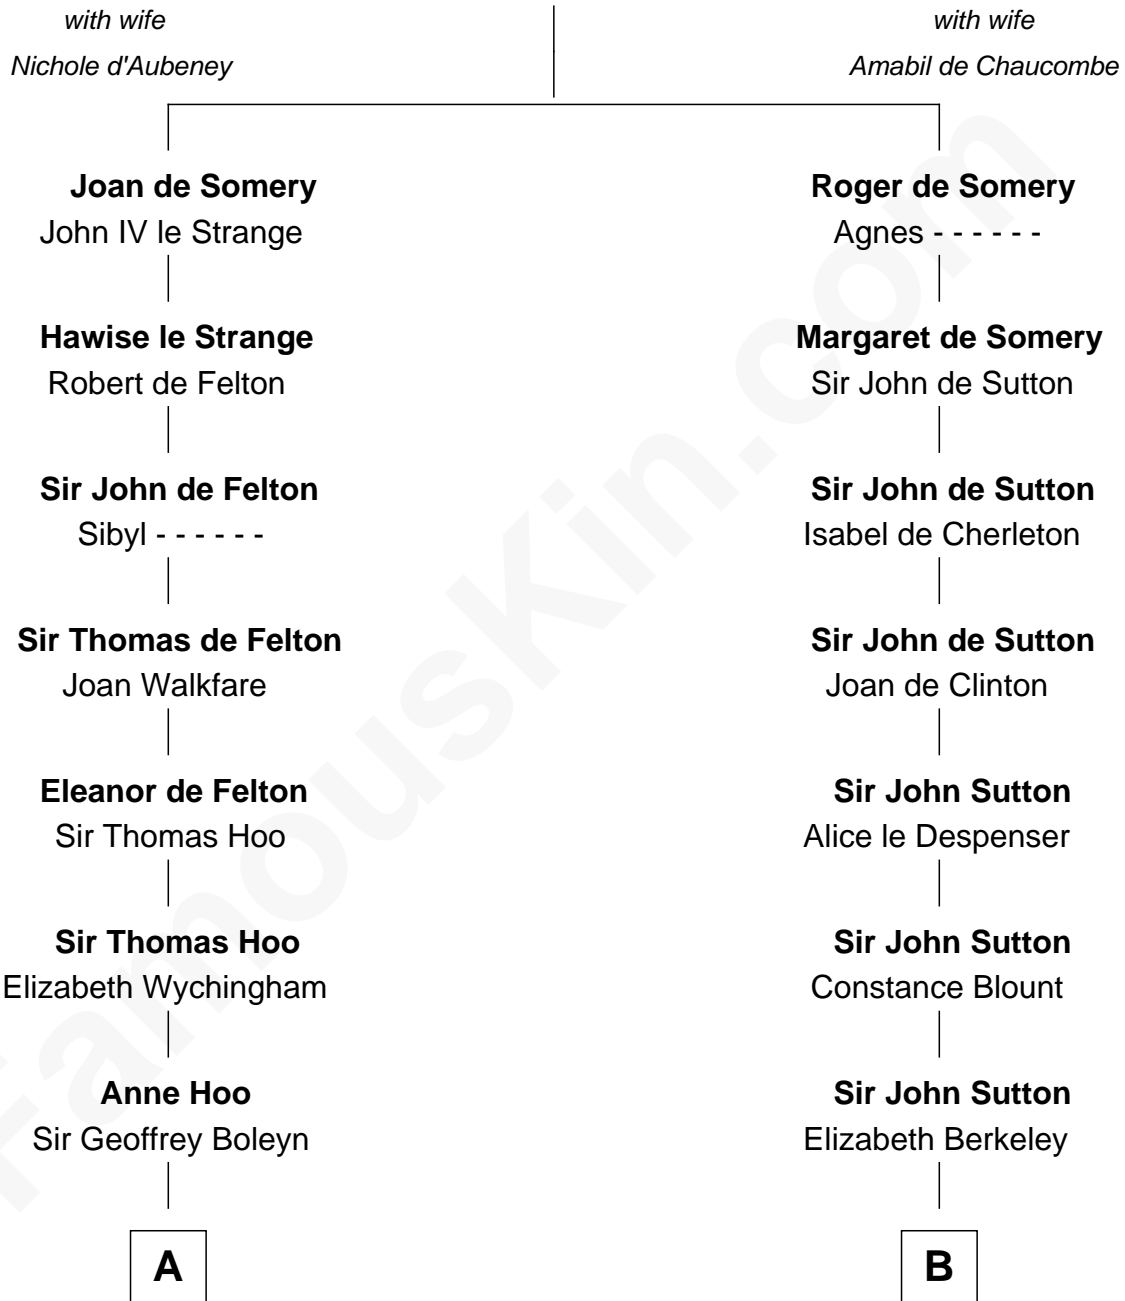

FamousKin.com Relationship Chart of

Anne Boleyn

2nd Wife of King Henry VIII

9th cousin 12 times removed of

John Kerry

68th U.S. Secretary of State

Sir Roger de Somery

C

Robert Charles Winthrop
Elizabeth Cabot Blanchard

Robert Charles Winthrop
Elizabeth Mason

Margaret Tyndal Winthrop
James Grant Forbes

Rosemary Isabel Forbes
Richard John Kerry

John Kerry

68th U.S. Secretary of State