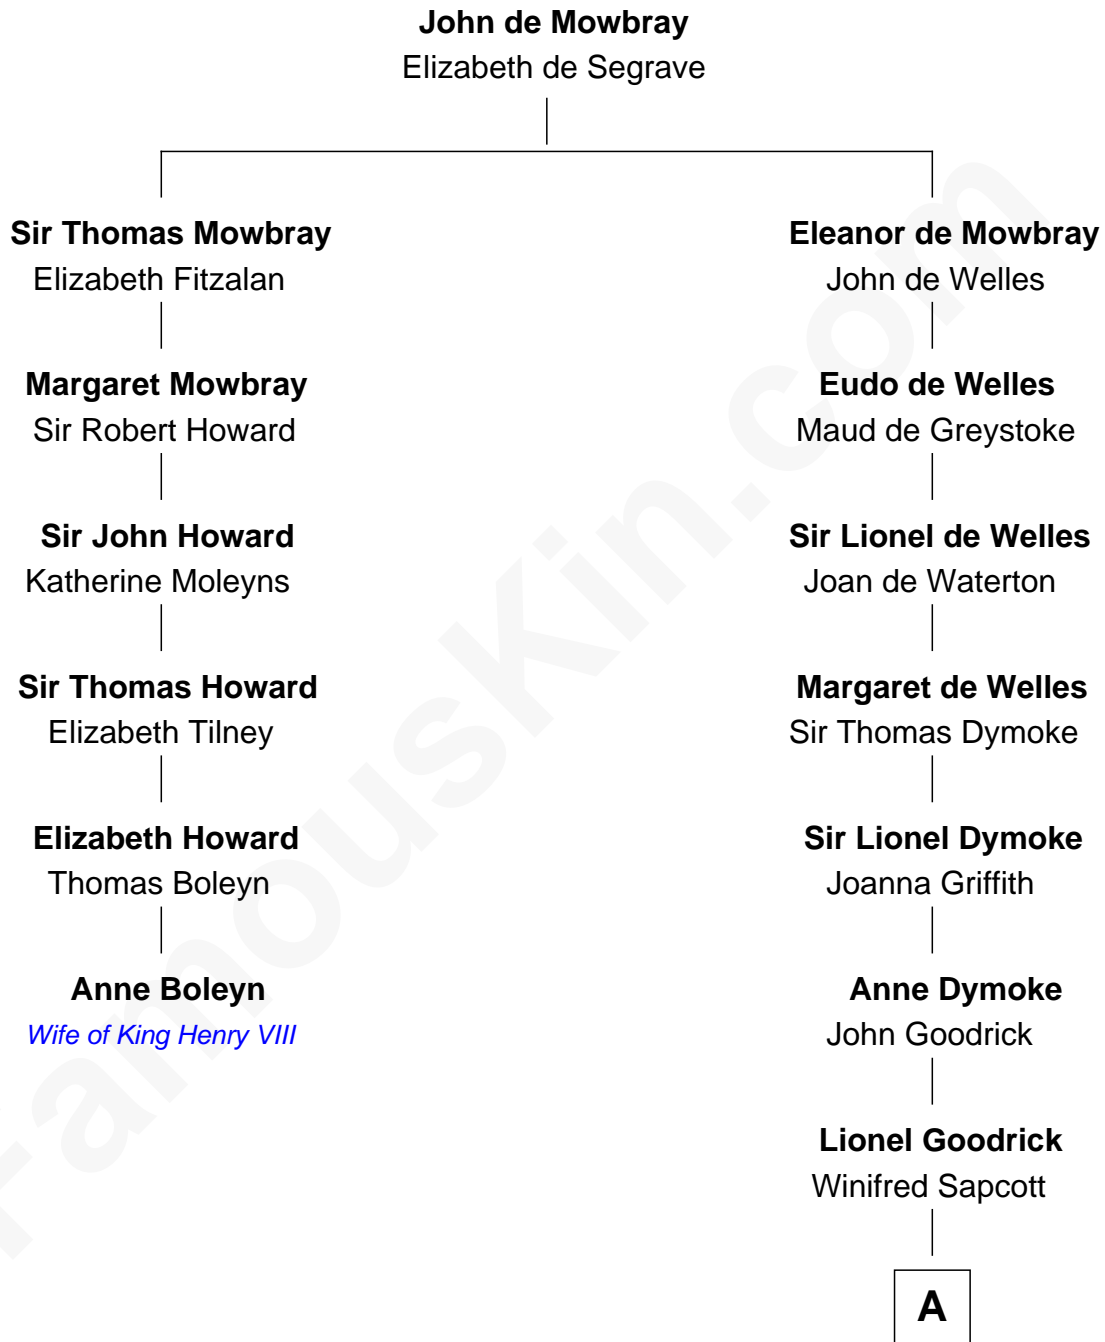

FamousKin.com Relationship Chart of

Anne Boleyn

2nd Wife of King Henry VIII

5th cousin 14 times removed of

Lucille Ball

TV Actress - "I Love Lucy"

A

Anne Goodrick
Benjamin Bolles