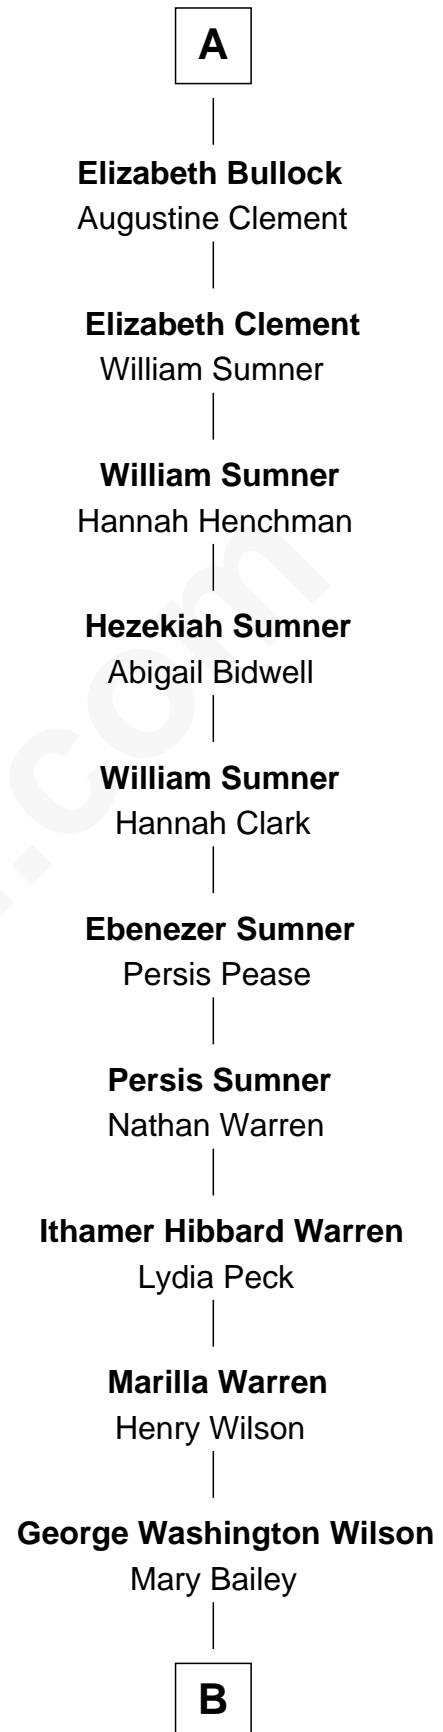

FamousKin.com Relationship Chart of

Anne Boleyn

2nd Wife of King Henry VIII

4th cousin 16 times removed of

Carl Wilson

Co-Founder of The Beach Boys

Sir John Howard

*with wife
Alice Tendring*

*with wife
Margaret de Plaiz*

Sir Robert Howard
Margaret Mowbray

Sir John Howard
Joan Walton

Sir John Howard
Katherine Moleyns

Elizabeth Howard
Sir John de Vere

Sir Thomas Howard
Elizabeth Tilney

Joan de Vere
Sir William Norreys

Elizabeth Howard
Thomas Boleyn

Margaret Norreys
Gilbert Bullock

Anne Boleyn
Wife of King Henry VIII

Thomas Bullock
Alice Kingsmill

Richard Bullock
Alice Berrington

William Bullock

A

B