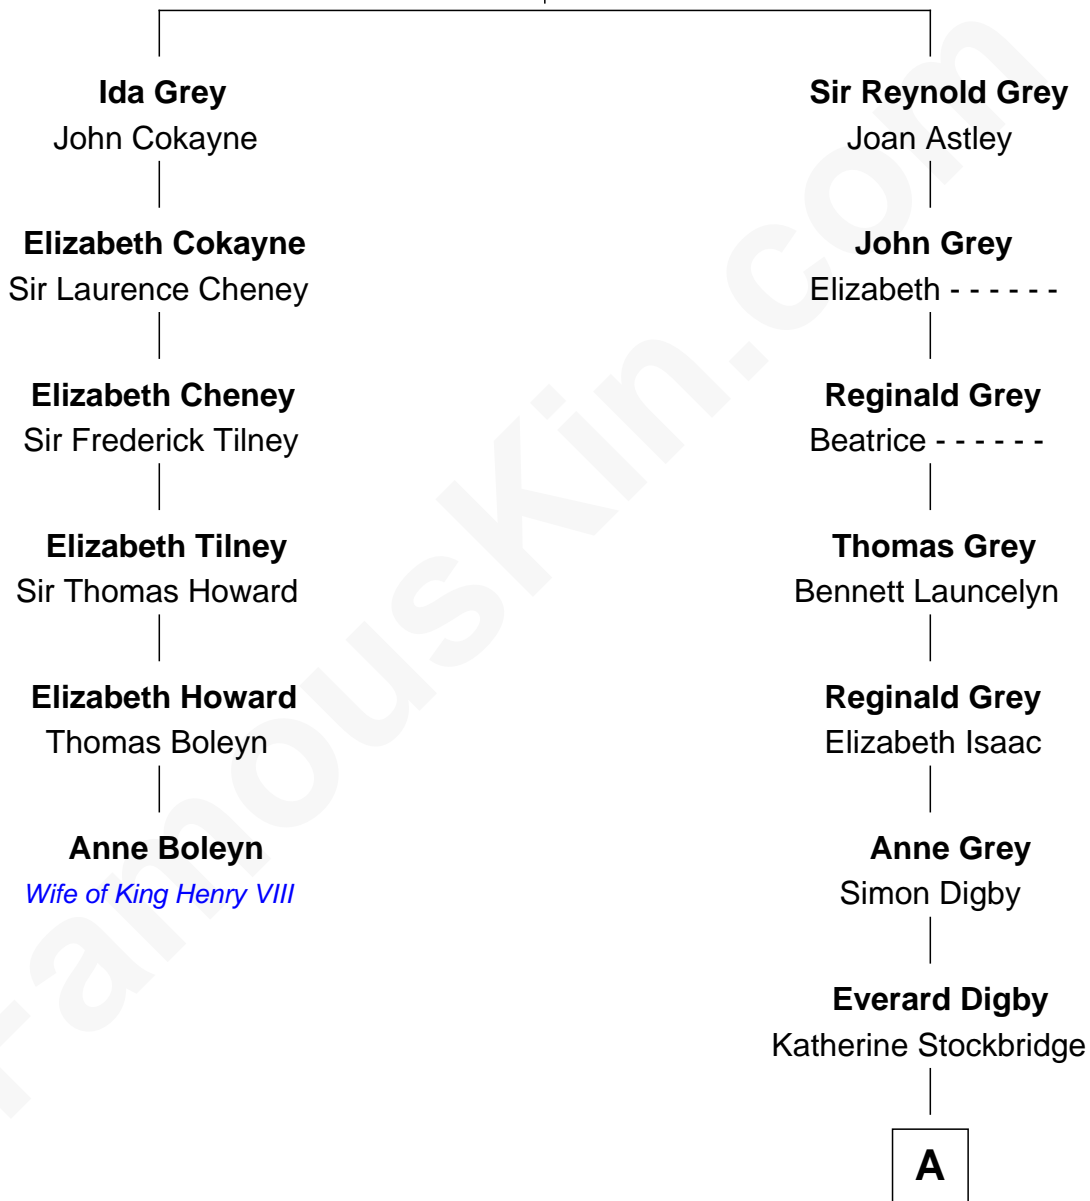

# FamousKin.com Relationship Chart of

**Anne Boleyn**

*2nd Wife of King Henry VIII*

5th cousin 13 times removed of

**Sigourney Weaver**

*Movie Actress*

**Sir Reynold de Grey**

Eleanor le Strange

**A**

**Elizabeth Digby**

Enoch Lynde

**Simon Lynde**

Hannah Newgate

**Samuel Lynde**

Mary Ballard

**Mary Lynde**