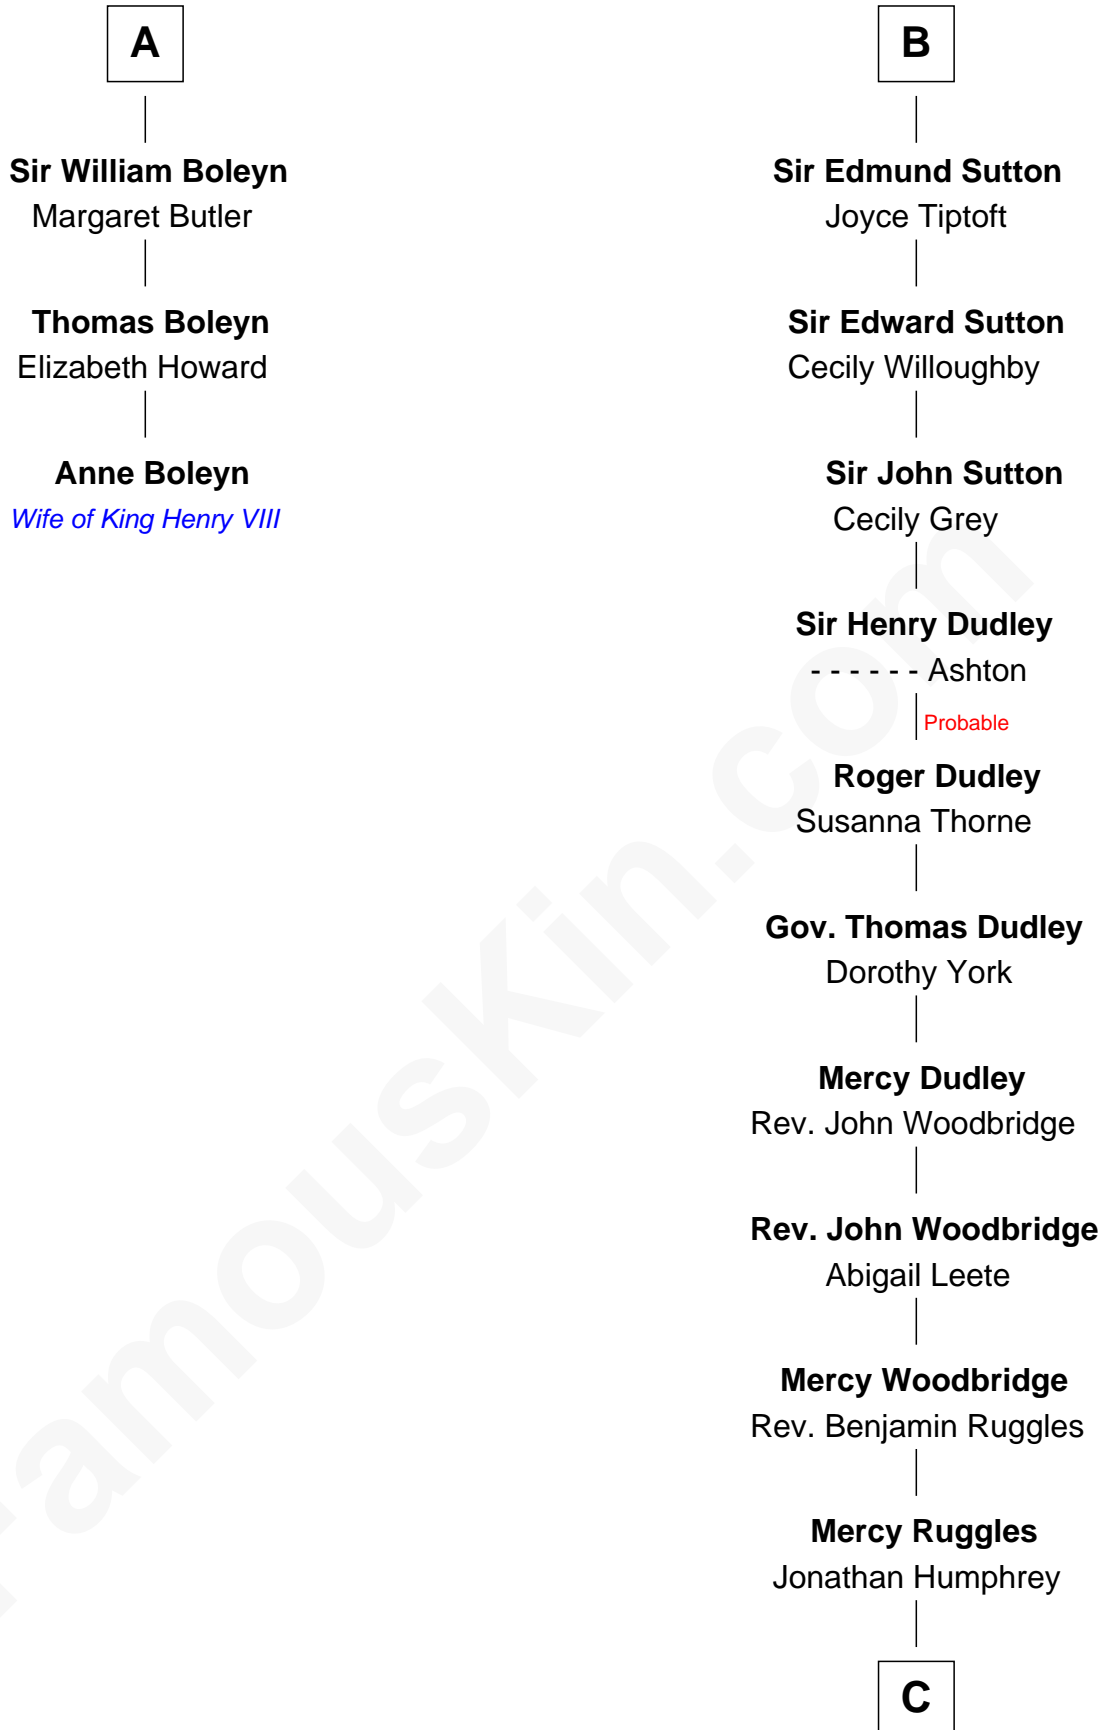

FamousKin.com Relationship Chart of

Anne Boleyn

2nd Wife of King Henry VIII

9th cousin 11 times removed of

John Brown

American Abolitionist

Sir Roger de Somery

C

Oliver Humphrey

Sarah Garrett

Ruth Humphrey

Gideon Mills

Ruth Mills

Owen Brown

John Brown

American Abolitionist