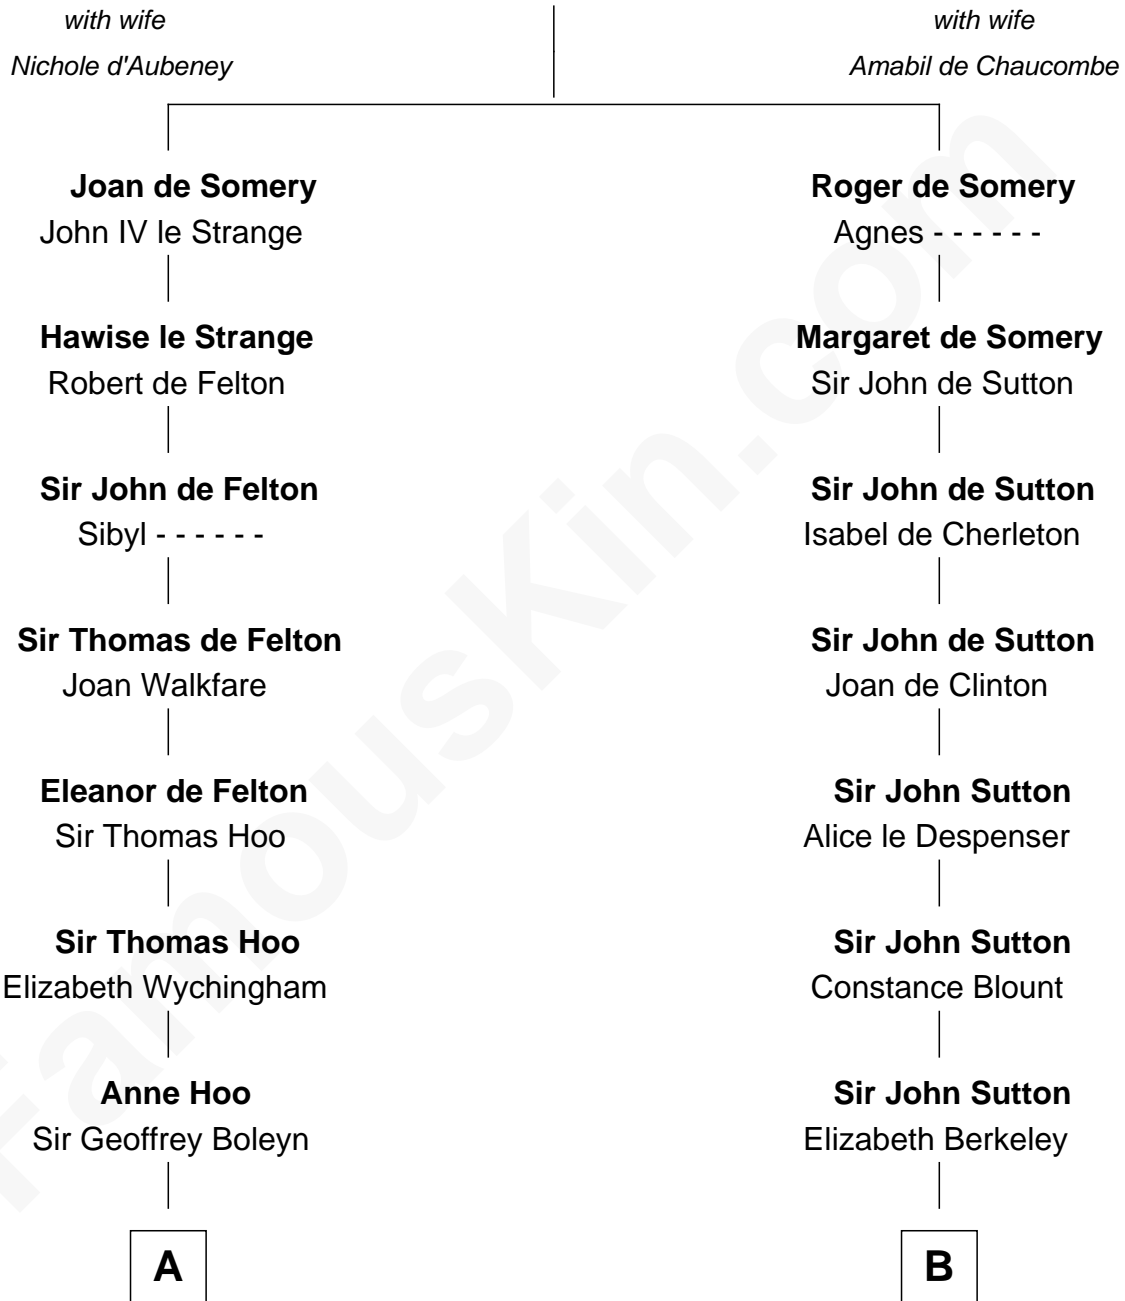

FamousKin.com Relationship Chart of

Anne Boleyn

2nd Wife of King Henry VIII

9th cousin 11 times removed of

John Brown

American Abolitionist

Sir Roger de Somery

C

Oliver Humphrey

Sarah Garrett

Ruth Humphrey

Gideon Mills

Ruth Mills

Owen Brown

John Brown

American Abolitionist