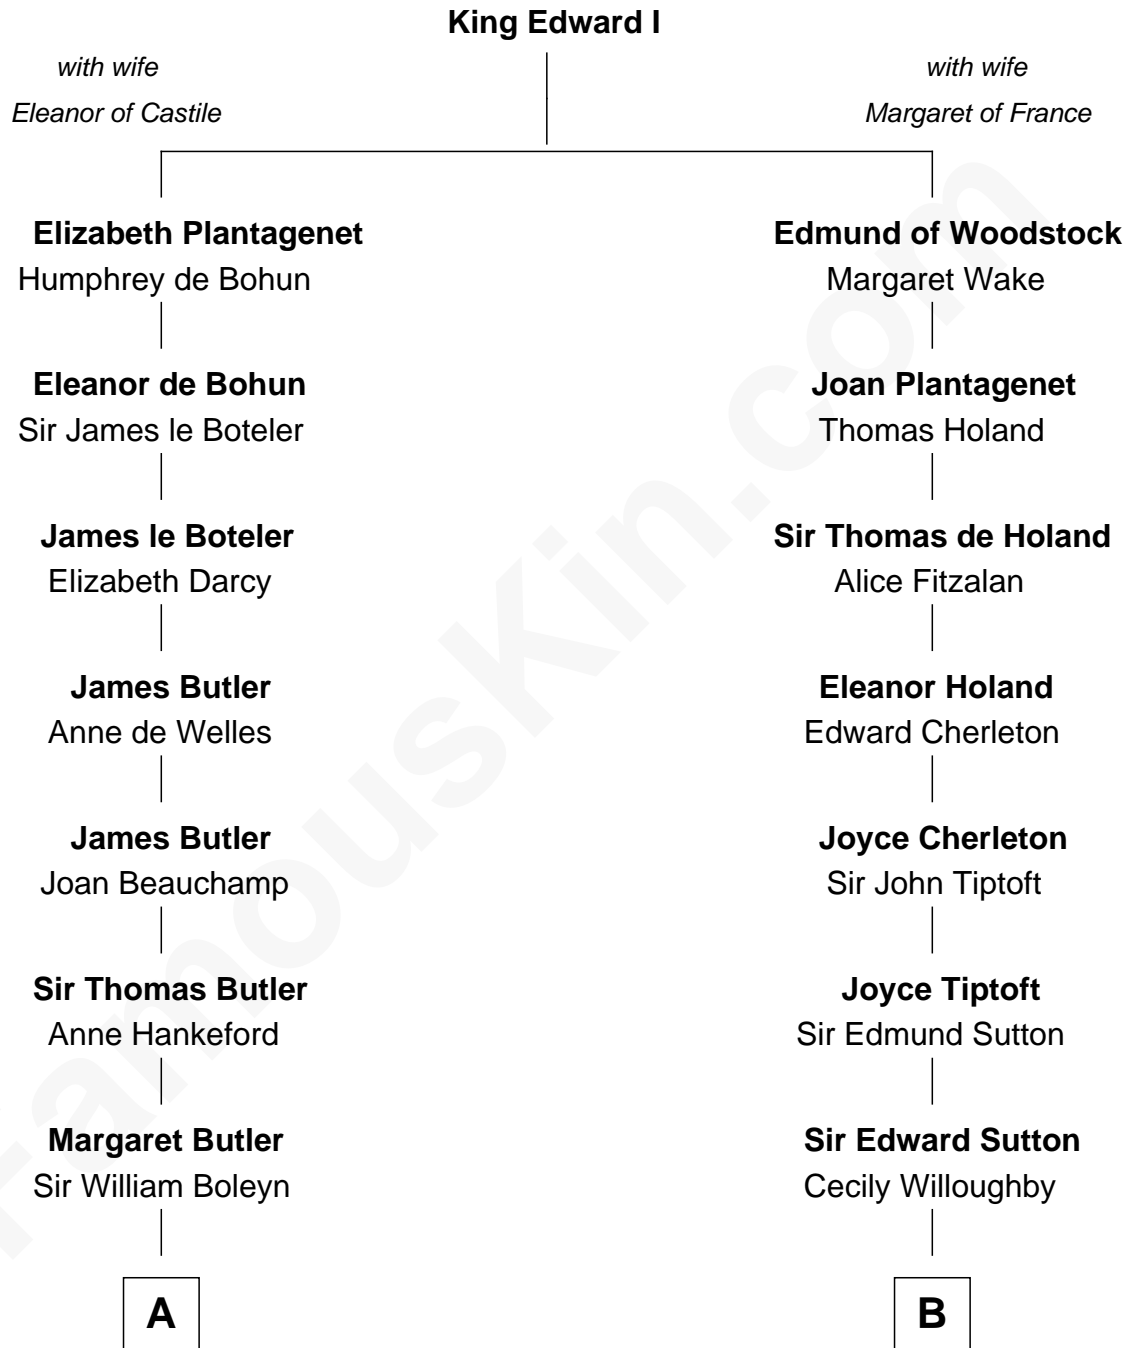

FamousKin.com Relationship Chart of

Anne Boleyn

2nd Wife of King Henry VIII

8th cousin 10 times removed of

John Brown

American Abolitionist

C

Ruth Mills
Owen Brown

John Brown
American Abolitionist

FamousKin.com