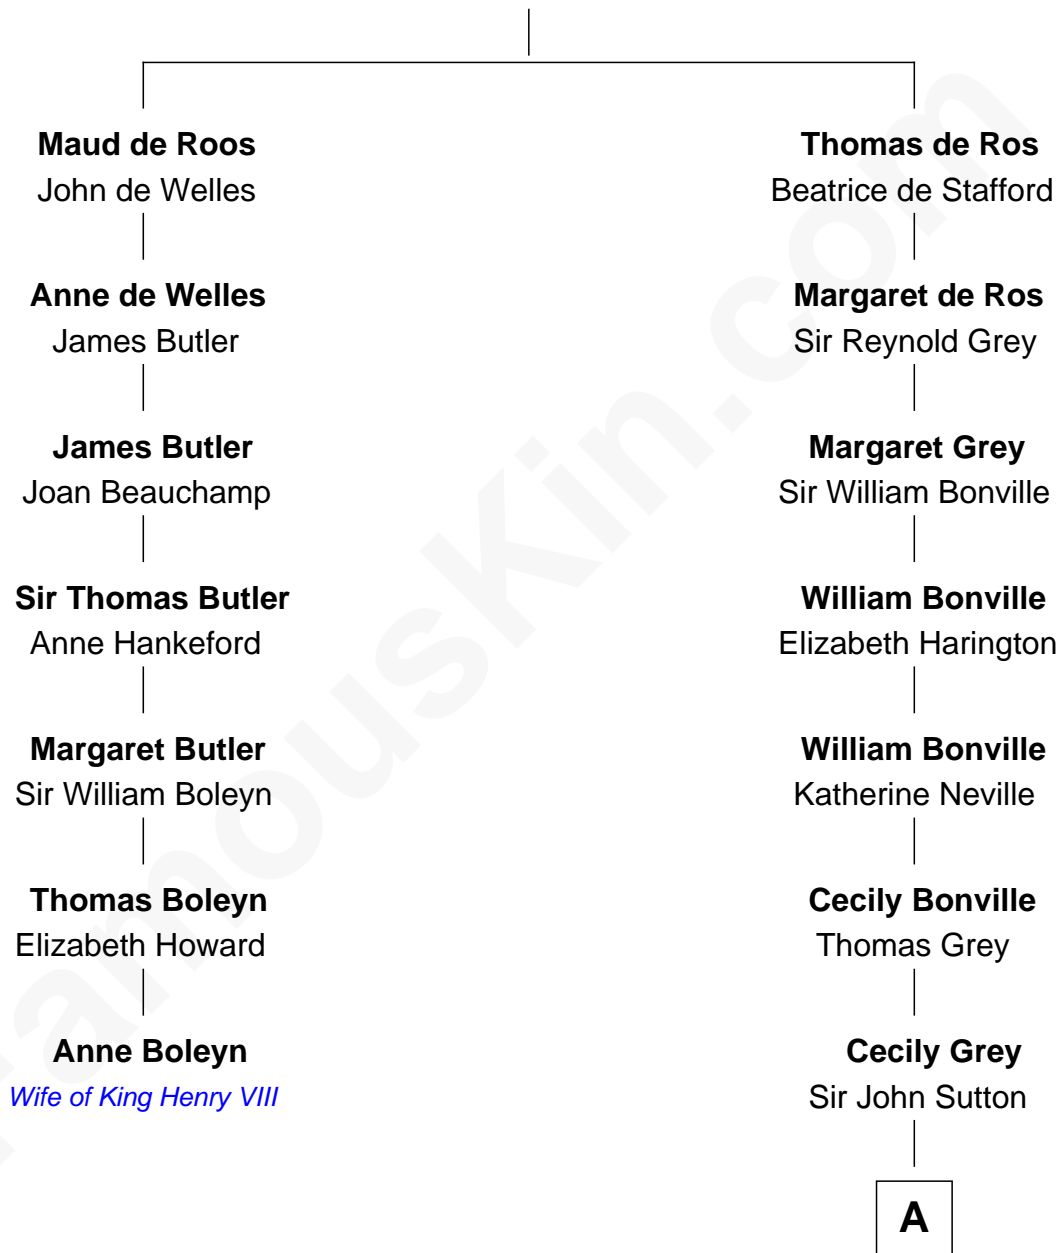

FamousKin.com Relationship Chart of

Anne Boleyn

2nd Wife of King Henry VIII

6th cousin 11 times removed of

John Brown

American Abolitionist

Sir William de Ros
Margery de Badlesmere

A

Sir Henry Dudley

----- Ashton

Probable

Roger Dudley

Susanna Thorne

Gov. Thomas Dudley

Dorothy York

Mercy Dudley