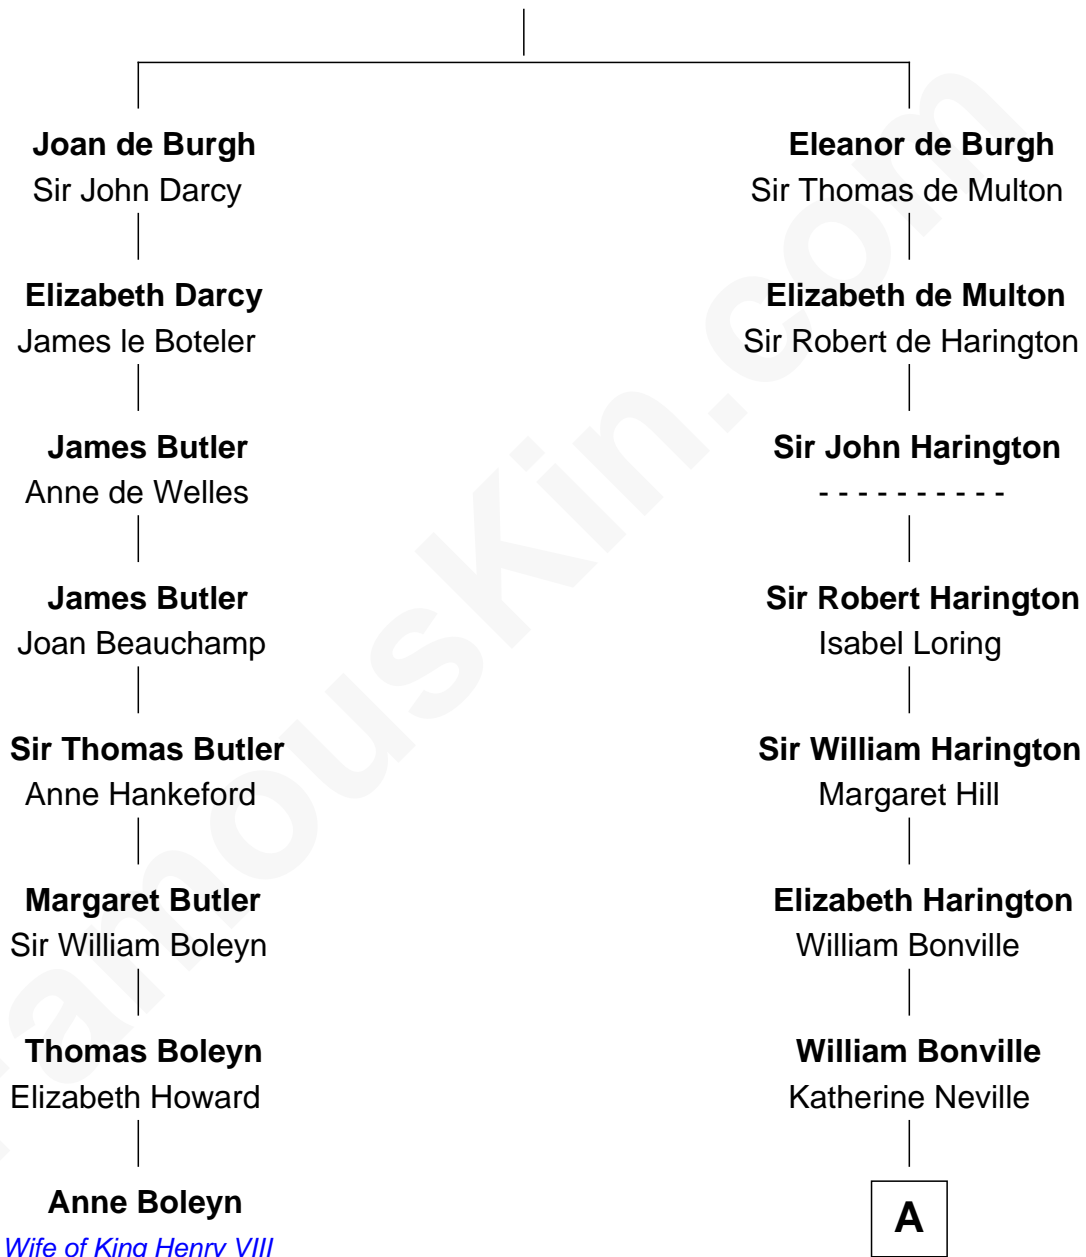

# FamousKin.com Relationship Chart of

**Anne Boleyn**

*2nd Wife of King Henry VIII*

7th cousin 12 times removed of

**John Brown**

*American Abolitionist*

**Sir Richard de Burgh**

Margaret - - - - -

**A**

**Cecily Bonville**

Thomas Grey

**Cecily Grey**

Sir John Sutton

**Sir Henry Dudley**

----- Ashton

Probable

**Roger Dudley**

Susanna Thorne

**Gov. Thomas Dudley**

Dorothy York

**Mercy Dudley**

Rev. John Woodbridge

**Rev. John Woodbridge**

Abigail Leete