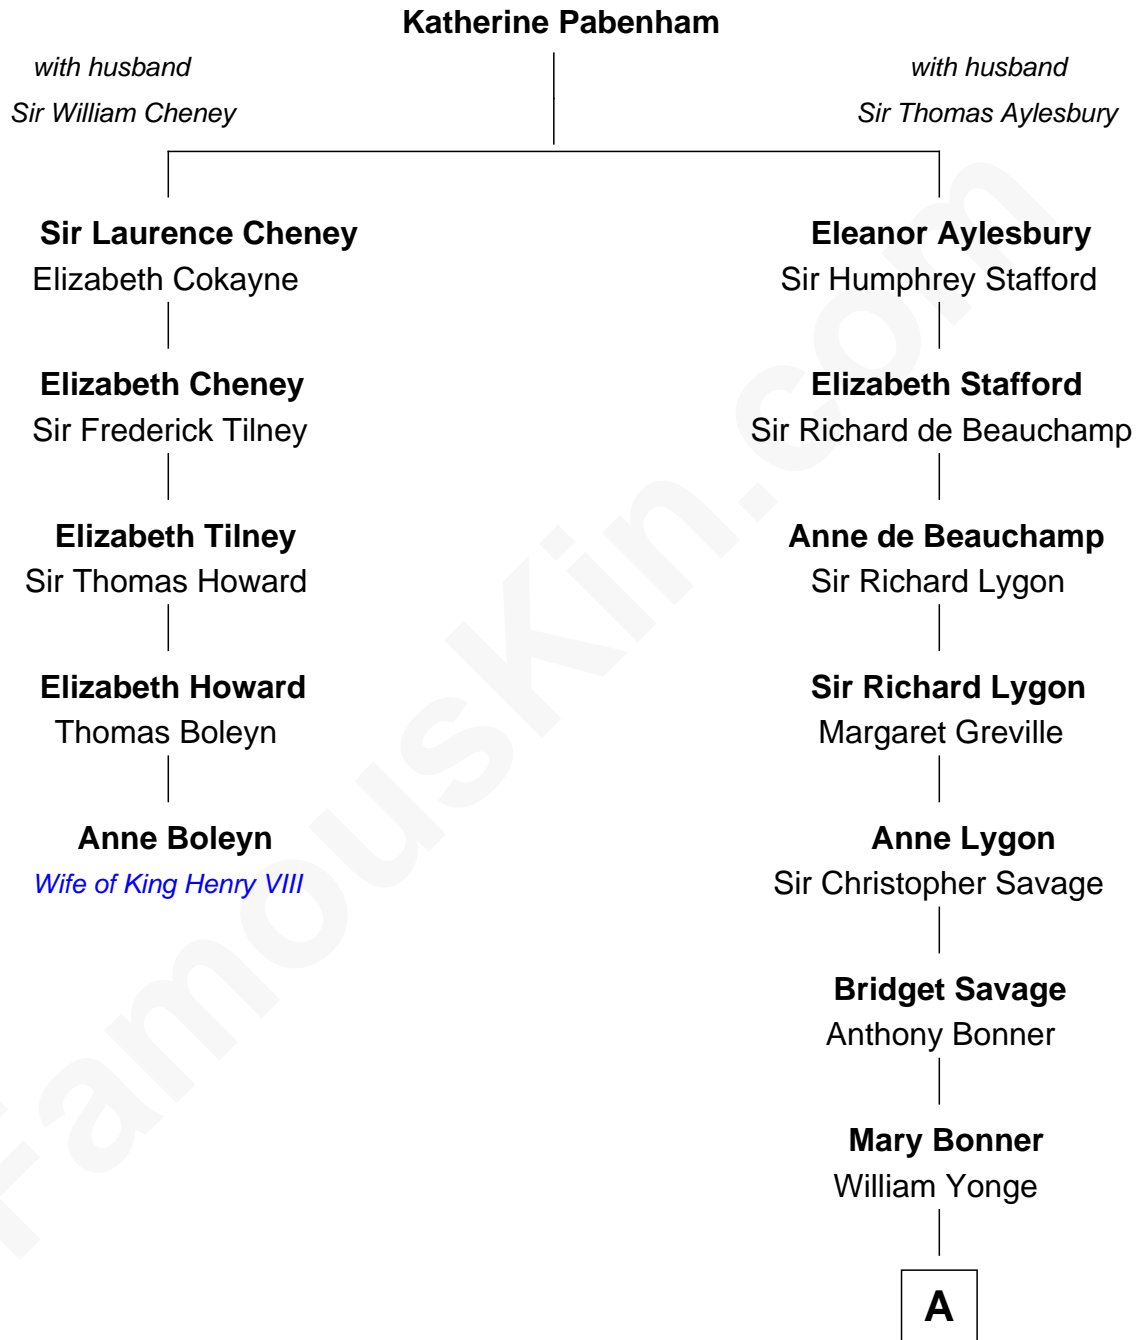

FamousKin.com Relationship Chart of

Anne Boleyn

2nd Wife of King Henry VIII

4th cousin 13 times removed of

Thomas Pynchon

American Novelist

A

Bridget Yonge

George Wyllys

Amy Wyllys

Maj. John Pynchon

John Pynchon

Margaret Hubbard

William Pynchon

Katherine Brewer

Joseph Pynchon

Sarah Ruggles

Thomas Ruggles Pynchon

Mary Tomlinson

William Henry Ruggles Pynchon

Mary Murdock

William Lyon Pynchon

Annie Payne Cogswell

William Henry Chichele Pynchon