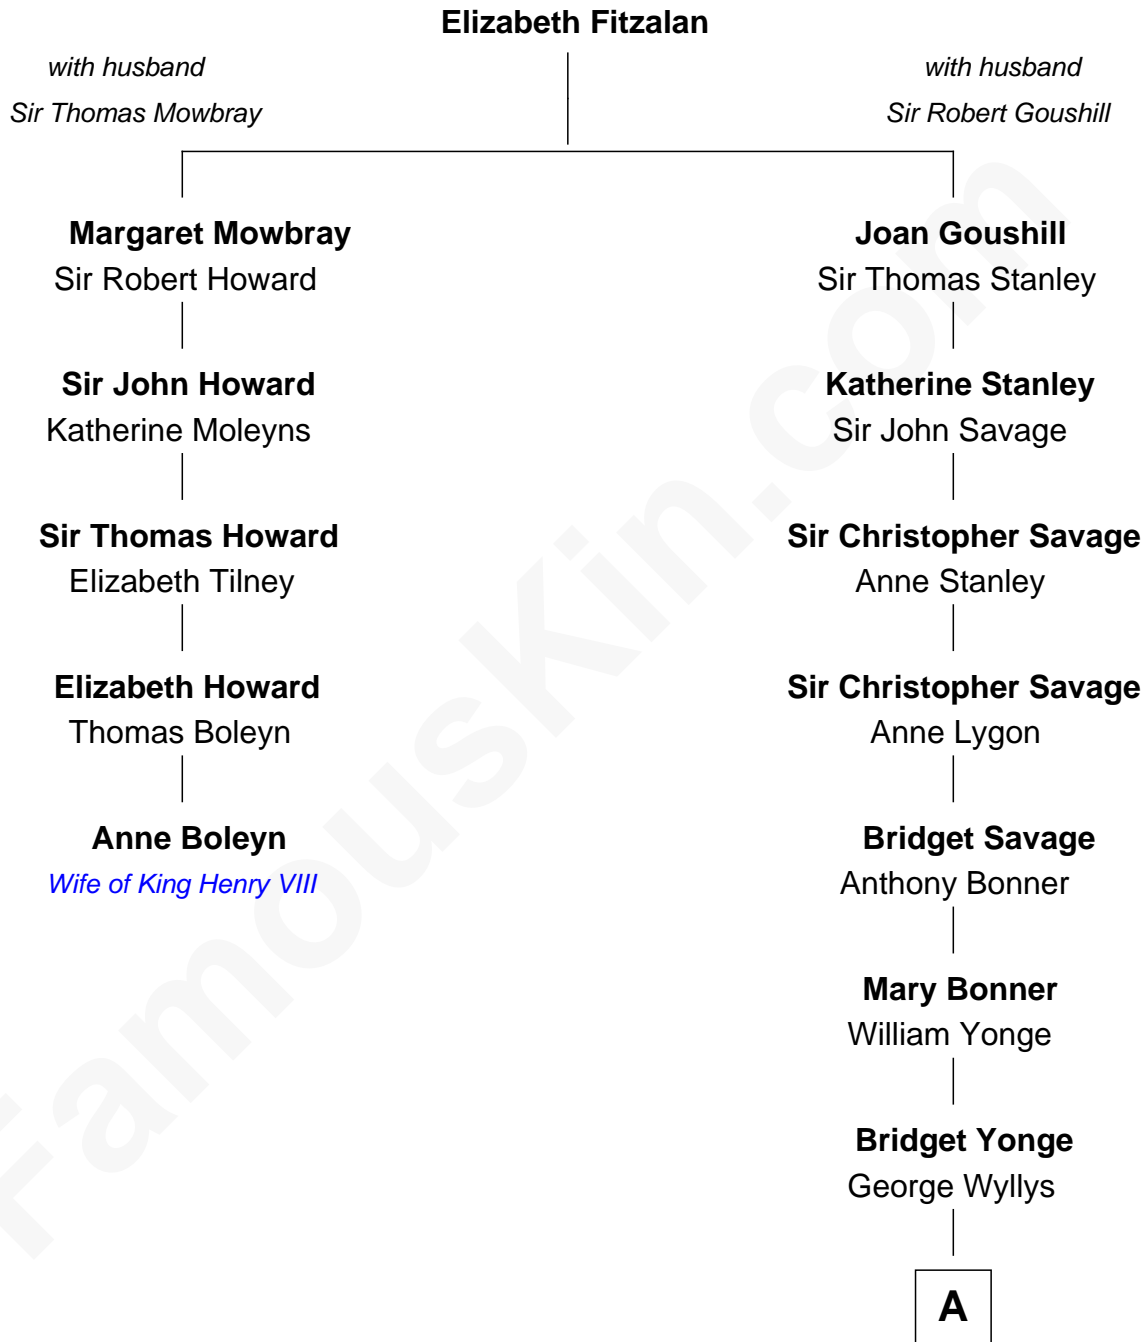

# FamousKin.com Relationship Chart of

**Anne Boleyn**

*2nd Wife of King Henry VIII*

4th cousin 12 times removed of

**Thomas Pynchon**

*American Novelist*

**A**

**Amy Wyllys**

Maj. John Pynchon

**John Pynchon**

Margaret Hubbard

**William Pynchon**

Katherine Brewer

**Joseph Pynchon**

Sarah Ruggles

**Thomas Ruggles Pynchon**