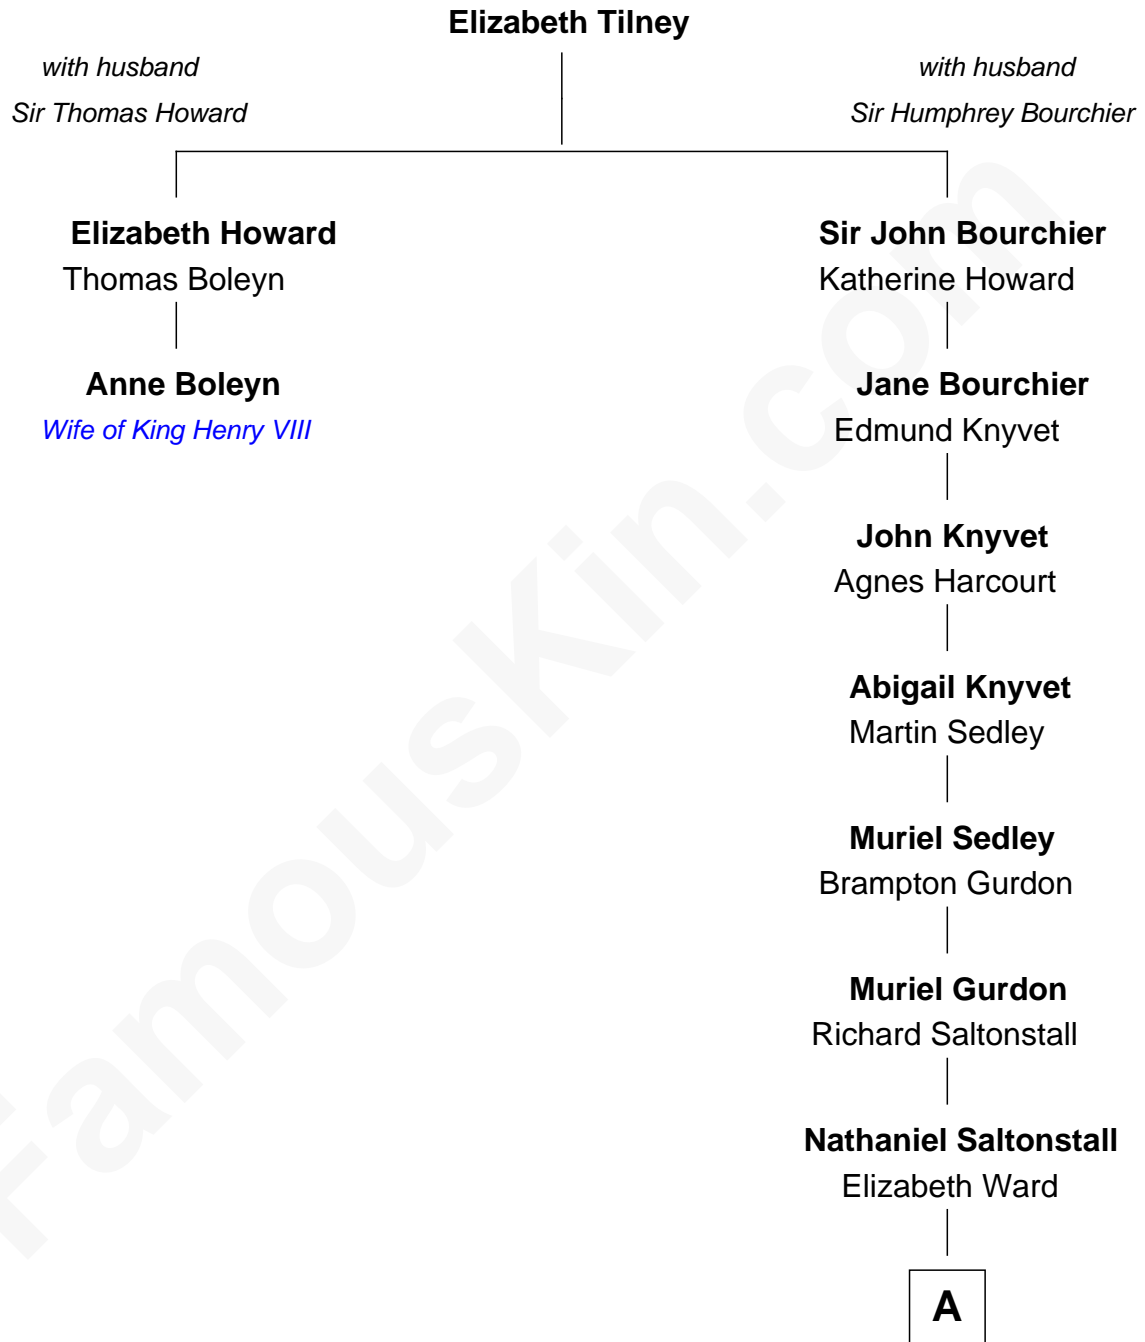

# FamousKin.com Relationship Chart of

**Anne Boleyn**

*2nd Wife of King Henry VIII*

1st cousin 17 times removed of

**Paget Brewster**

*TV Actress*

**B**

**Galen Brewster**  
Hathaway Tew

**Paget Brewster**  
*TV Actress*

FamousKin.com