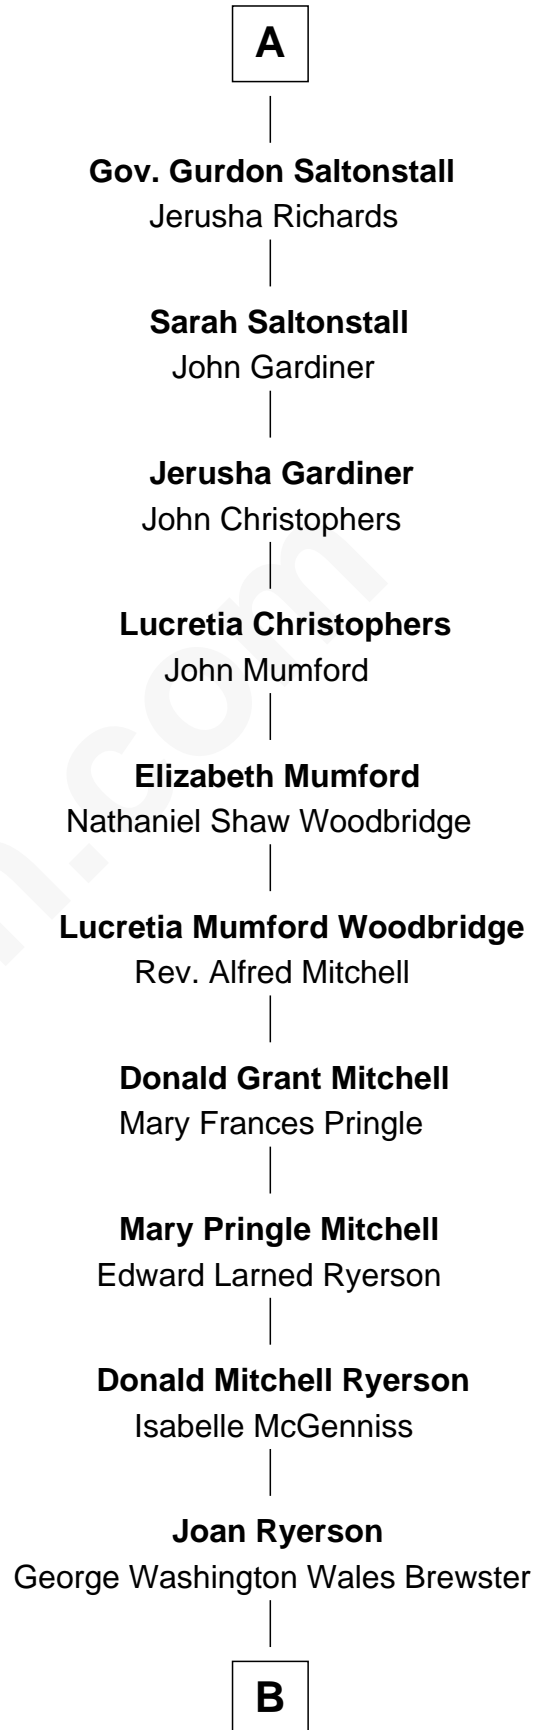

FamousKin.com Relationship Chart of

Anne Boleyn

2nd Wife of King Henry VIII

2nd cousin 16 times removed of

Paget Brewster

TV Actress

Sir John Howard

*with wife
Katherine Moleyns*

*with wife
Margaret Chedworth*

Sir Thomas Howard

Elizabeth Tilney

Katherine Howard

Sir John Bourchier

Elizabeth Howard

Thomas Boleyn

Jane Bourchier

Edmund Knyvet

Anne Boleyn

Wife of King Henry VIII

John Knyvet

Agnes Harcourt

Abigail Knyvet

Martin Sedley

Muriel Sedley

Brampton Gurdon

Muriel Gurdon

Richard Saltonstall

Nathaniel Saltonstall

Elizabeth Ward

A

B

Galen Brewster
Hathaway Tew