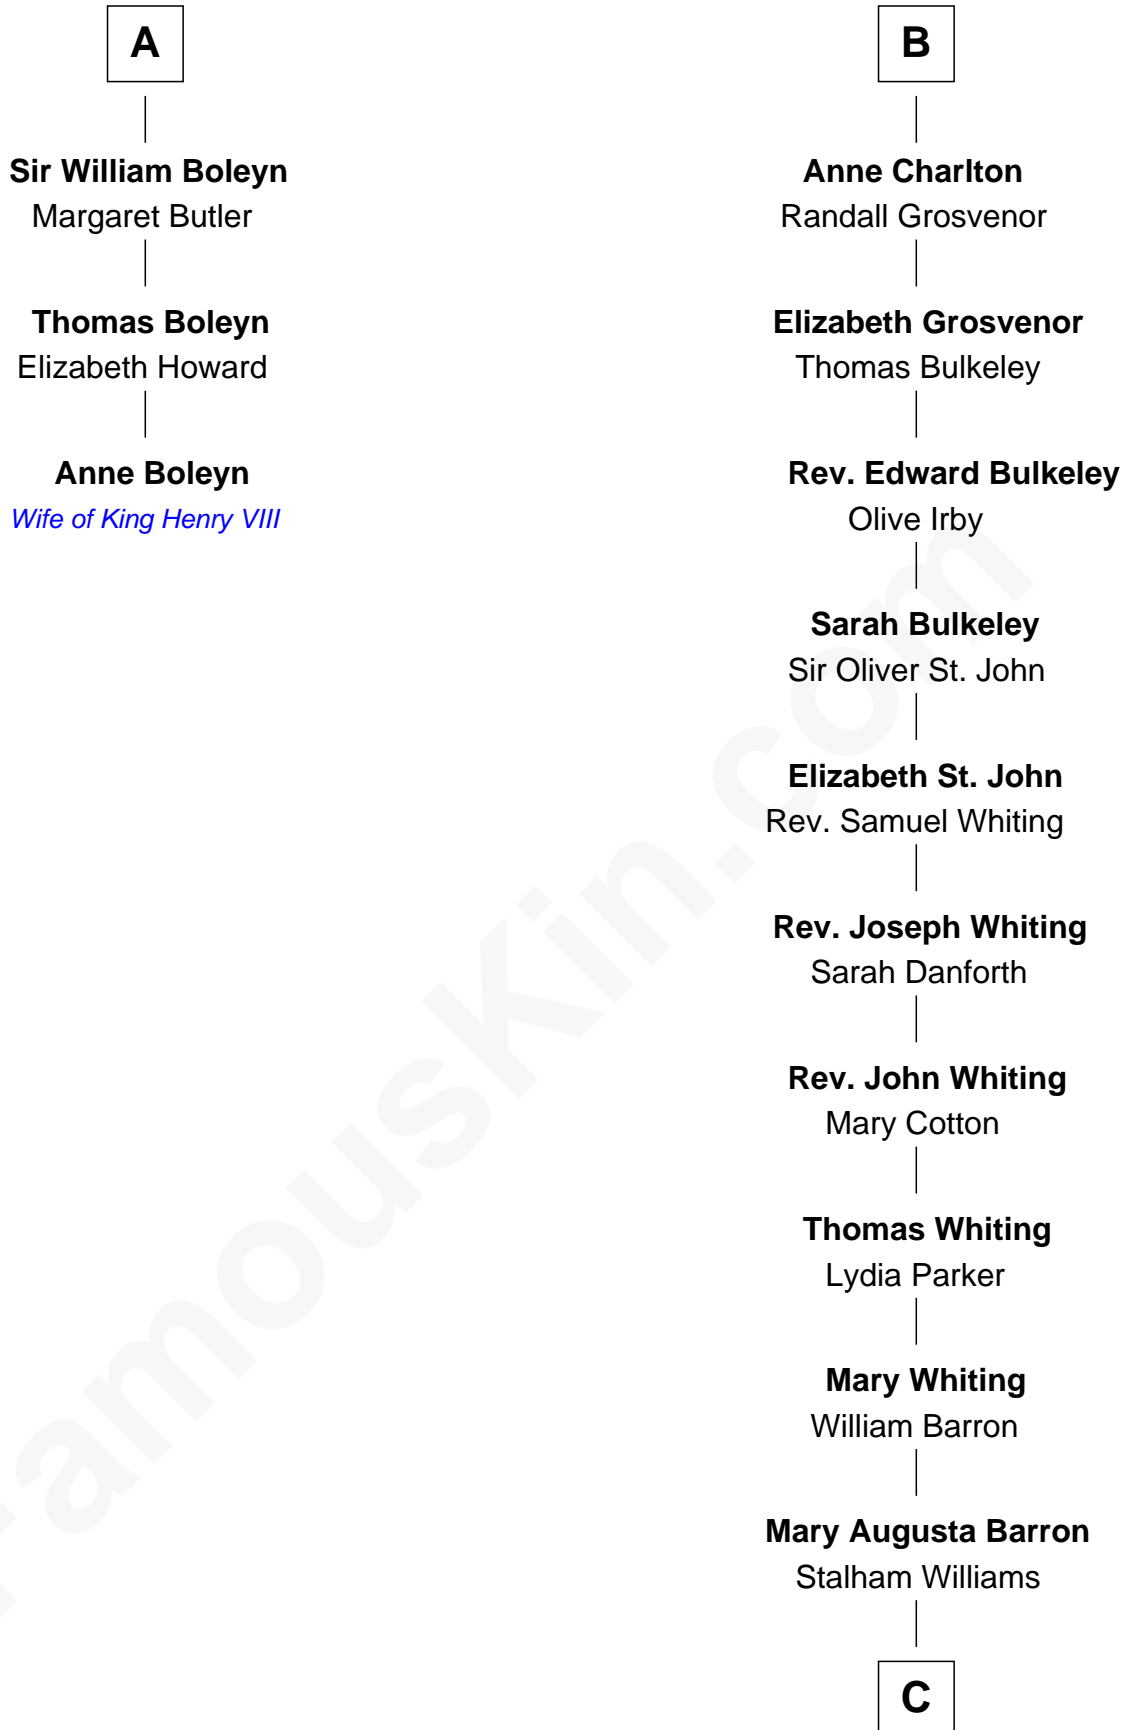

FamousKin.com Relationship Chart of

Anne Boleyn

2nd Wife of King Henry VIII

9th cousin 10 times removed of

James Sherman

27th U.S. Vice-President

Sir Roger de Somery

Nichole d'Aubenev

Joan de Somery

John IV le Strange

Hawise le Strange

Robert de Felton

Sir John de Felton

Sibyl - - - - -

Sir Thomas de Felton

Joan Walkfare

Eleanor de Felton

Sir Thomas Hoo

Sir Thomas Hoo

Elizabeth Wychingham

Anne Hoo

Sir Geoffrey Boleyn

A

Maud de Somery

Margaret - - - - -

Mary Corbet

Robert Charlton

Richard Charlton

Elizabeth Mainwaring

B

C

Frances Lucretia Williams