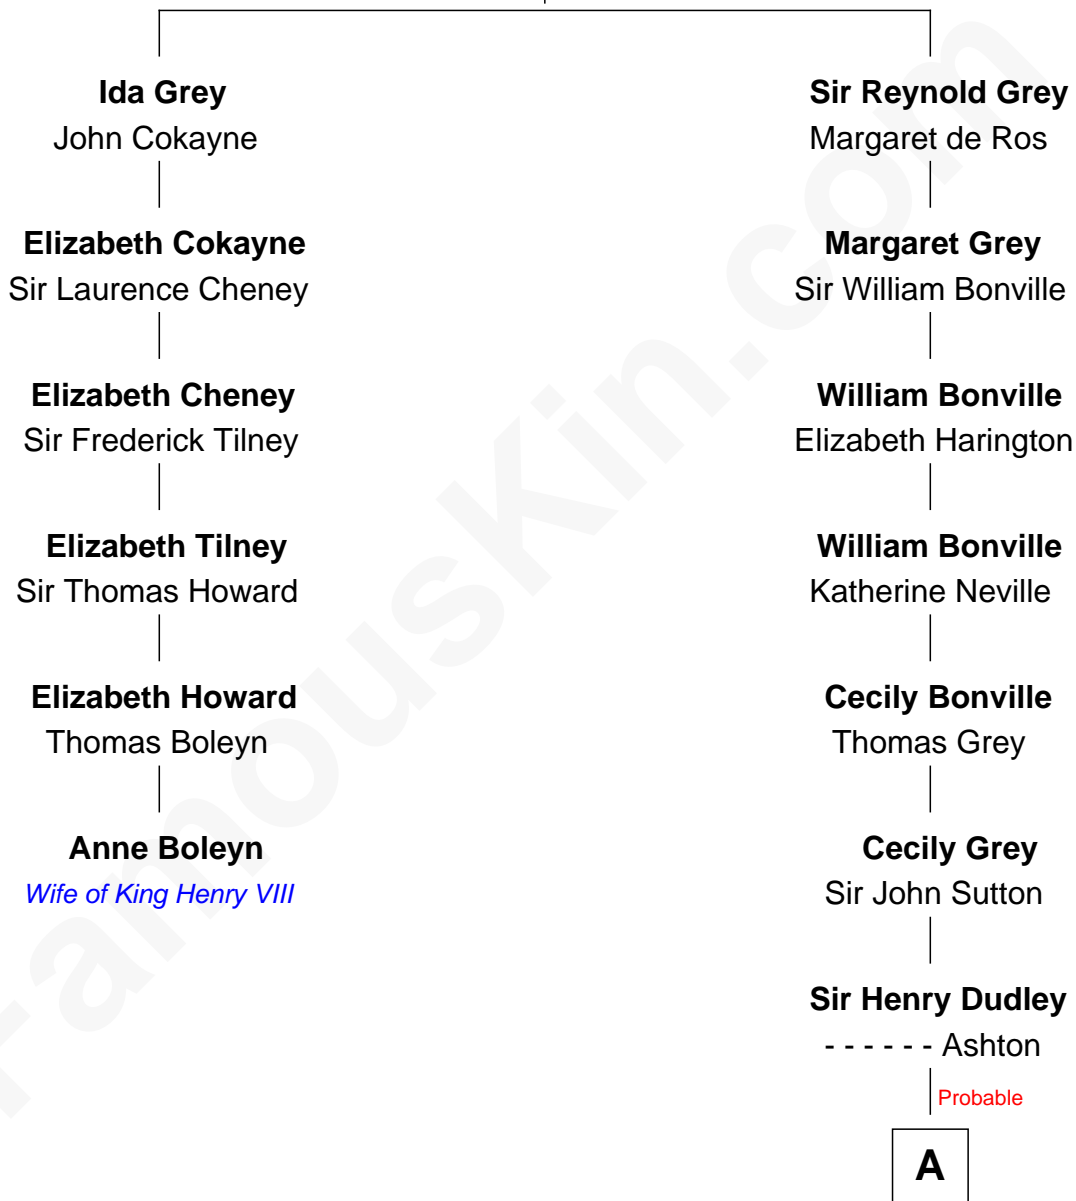

# FamousKin.com Relationship Chart of

**Anne Boleyn**

*2nd Wife of King Henry VIII*

5th cousin 13 times removed of

**James Sherman**

*27th U.S. Vice-President*

**Sir Reynold de Grey**

Eleanor le Strange

**B**

**Mary Frances Sherman**  
Richard Updike Sherman

**James Sherman**  
*27th U.S. Vice-President*

FamousKin.com