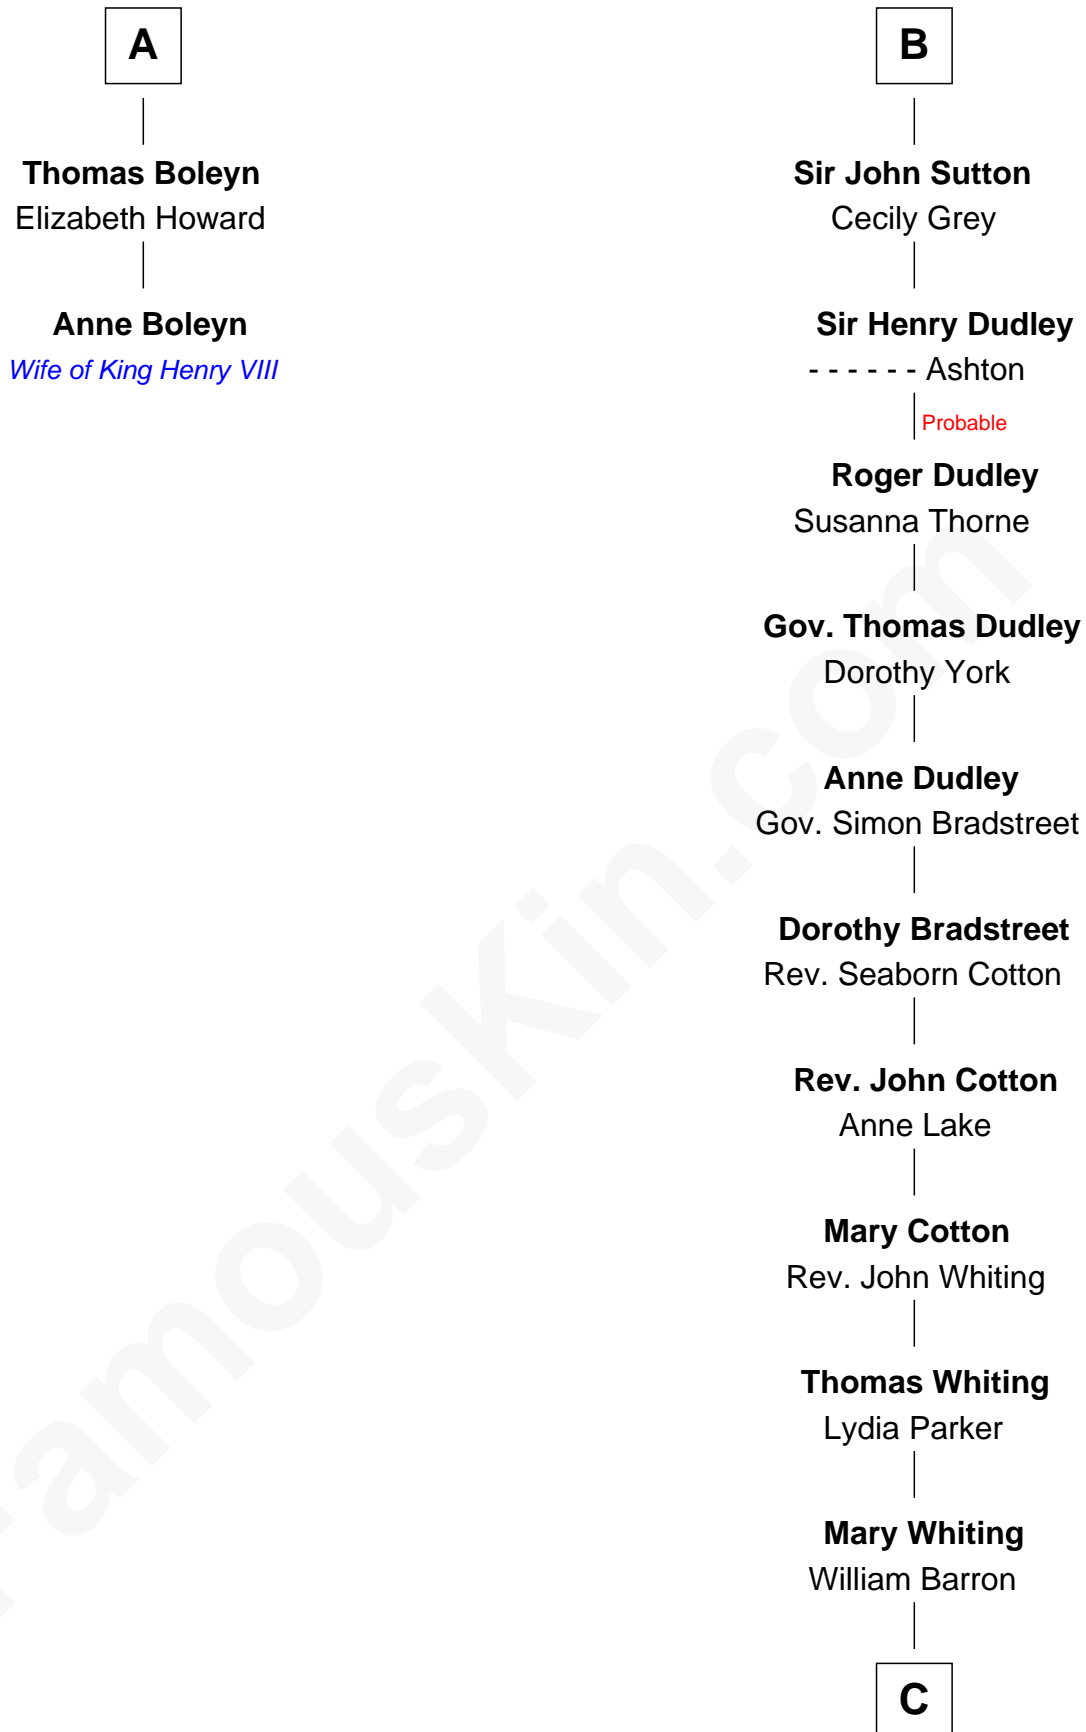

# FamousKin.com Relationship Chart of

**Anne Boleyn**

*2nd Wife of King Henry VIII*

8th cousin 12 times removed of

**James Sherman**

*27th U.S. Vice-President*

**C**

—  
**Mary Augusta Barron**  
Stalham Williams

—  
**Frances Lucretia Williams**  
Richard Winslow Sherman

—  
**Mary Frances Sherman**  
Richard Updike Sherman

—  
**James Sherman**  
*27th U.S. Vice-President*

FamousKin.com