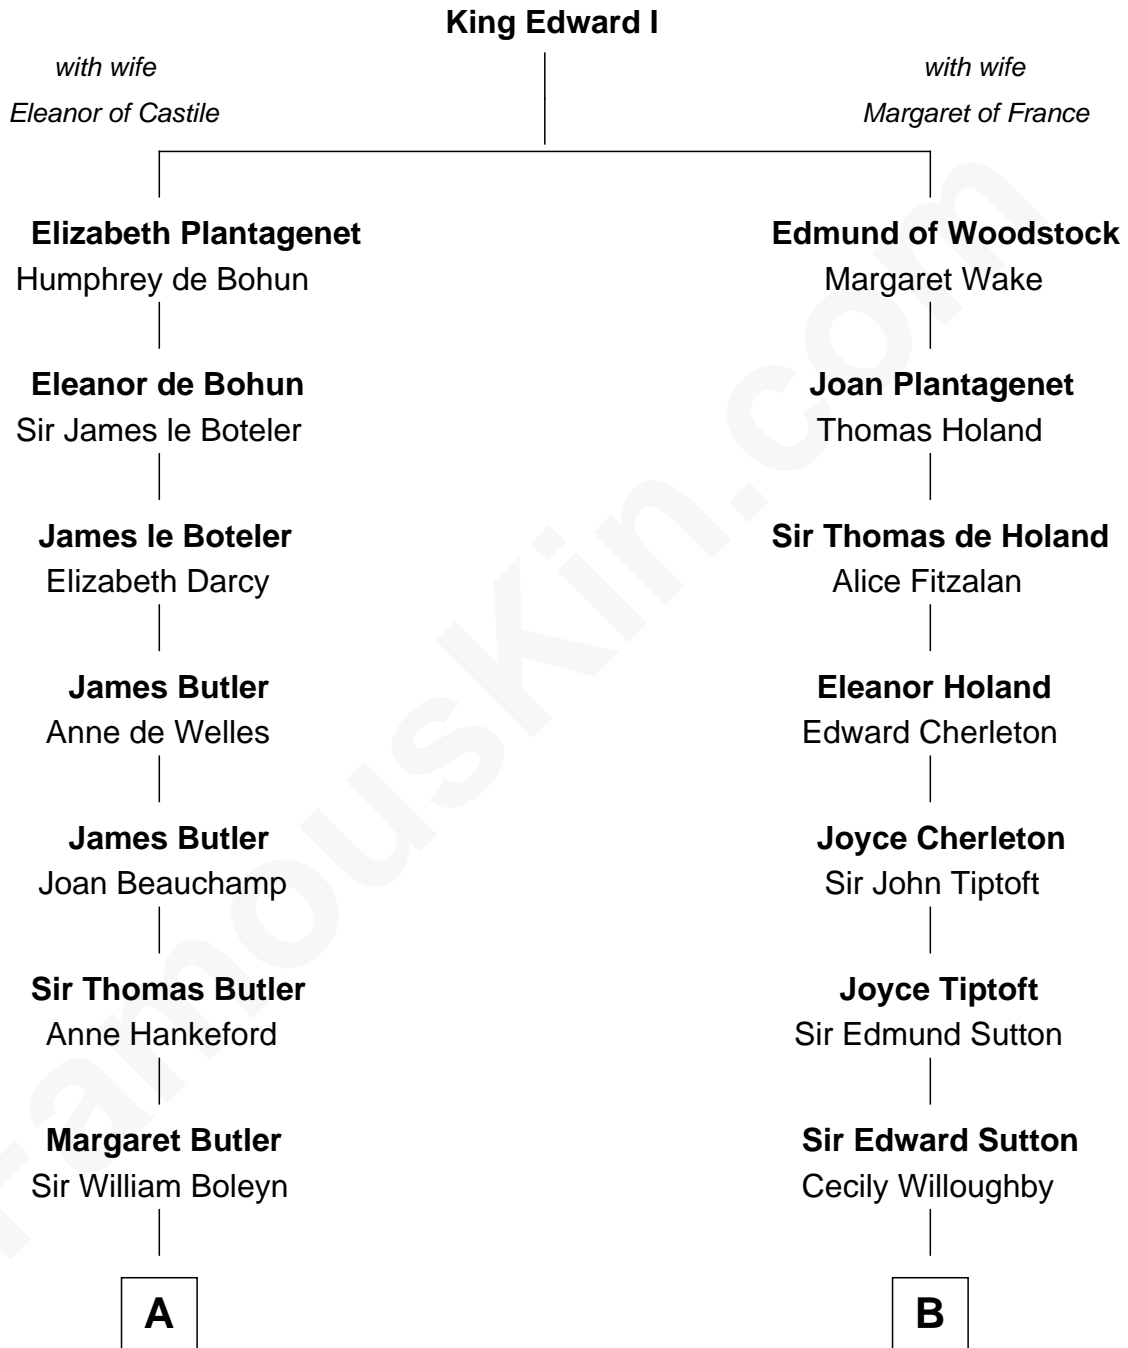

# FamousKin.com Relationship Chart of

**Anne Boleyn**

*2nd Wife of King Henry VIII*

8th cousin 12 times removed of

**James Sherman**

*27th U.S. Vice-President*

**C**

—  
**Mary Augusta Barron**  
Stalham Williams

—  
**Frances Lucretia Williams**  
Richard Winslow Sherman

—  
**Mary Frances Sherman**  
Richard Updike Sherman

—  
**James Sherman**  
*27th U.S. Vice-President*

FamousKin.com