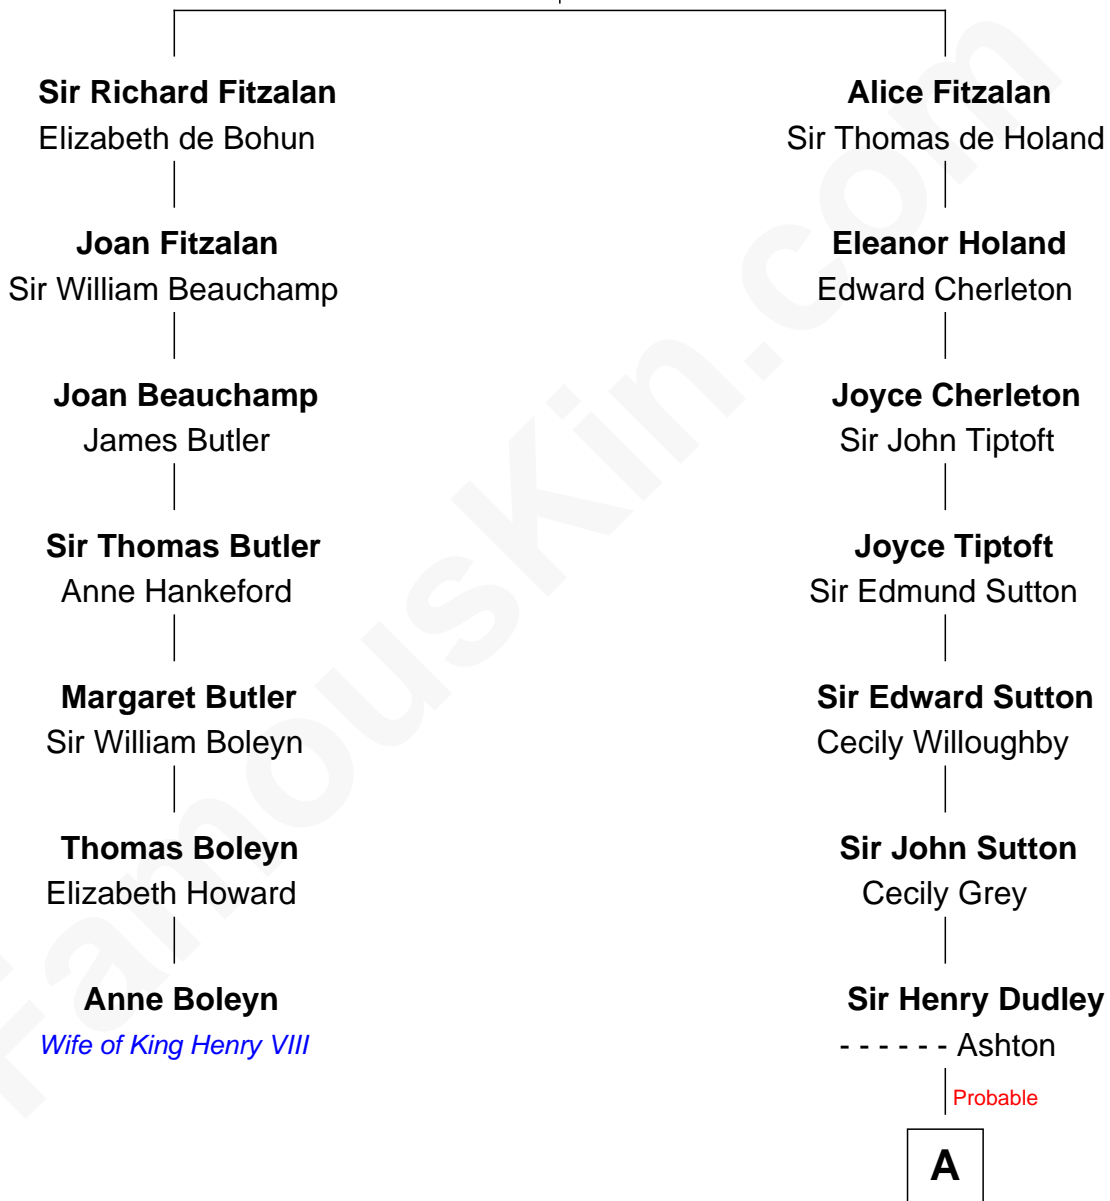

# FamousKin.com Relationship Chart of

**Anne Boleyn**

*2nd Wife of King Henry VIII*

6th cousin 12 times removed of

**James Sherman**

*27th U.S. Vice-President*

**Richard Fitzalan**  
Eleanor Plantagenet

**B**

**Mary Frances Sherman**  
Richard Updike Sherman

**James Sherman**  
*27th U.S. Vice-President*

FamousKin.com